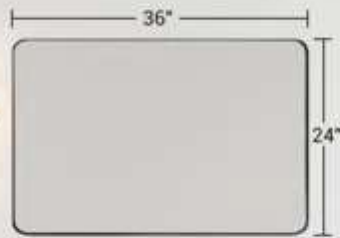

Horizontally or Vertically

What's In The Box

- Mirror · User Manual
- Screws & Hardware

Dimensions

- Length: 36 In · Width: 24 In
- Frame Depth: 1 In
- NW:23 LBS

***Note: Mirror is heavy. Measure space before ordering.**