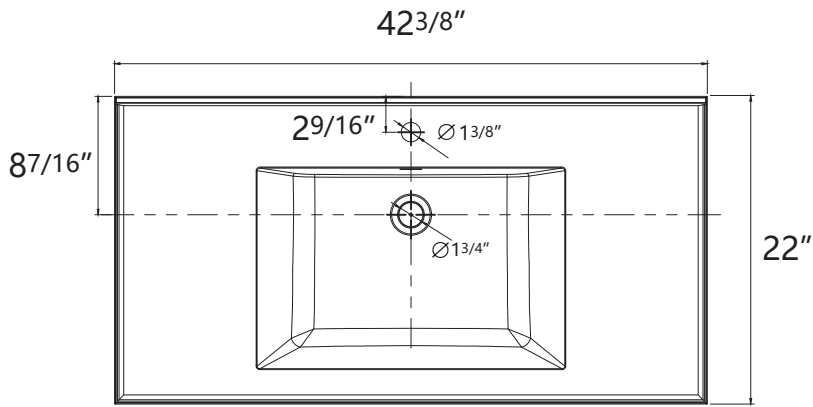

ZEAFIVE[®]

DIMENSION DETAILS BATHROOM VANITY

Email: service@bestgosupplychaininc.com

Belize 42"

PRODUCT
INSTRUCTION
VIDEO

COUNTERTOP SIZE

Top View

Front View

Side View

VANITY SIZE

Front View

Side View