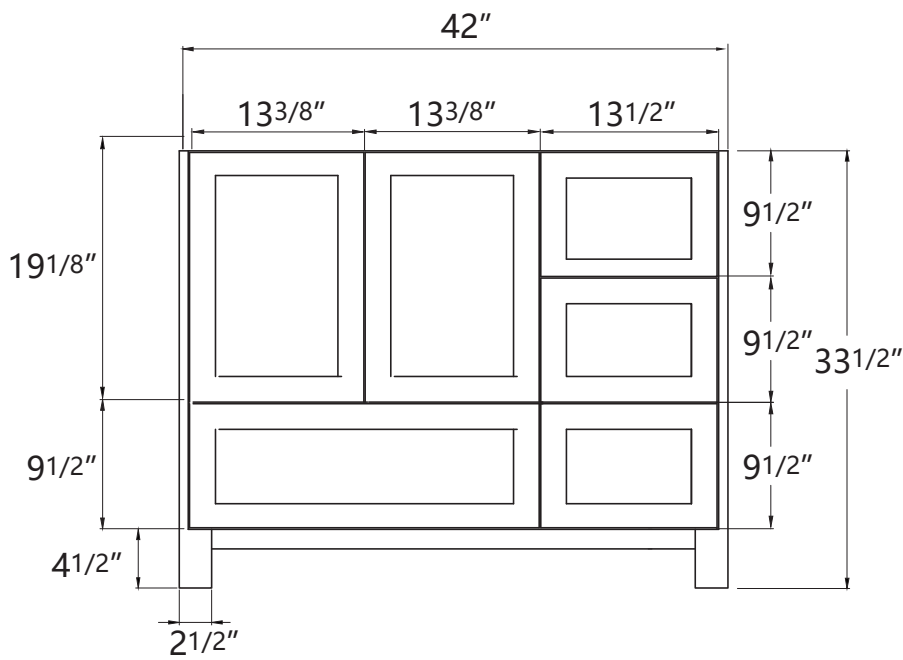

ZEAFIVE[®]

DIMENSION DETAILS BATHROOM VANITY

Email: service@bestgosupplychaininc.com

Belize 42"

PRODUCT
INSTRUCTION
VIDEO

COUNTERTOP SIZE

Top View

Front View

Side View

VANITY SIZE

Front View

Side View