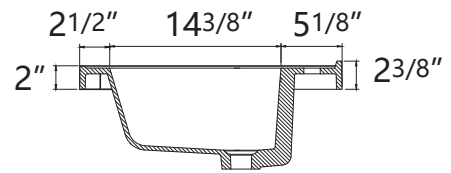

ZEAFIVE[®]

DIMENSION DETAILS BATHROOM VANITY

Email: service@bestgosupplychaininc.com

Belize 42"

PRODUCT
INSTRUCTION
VIDEO

COUNTERTOP SIZE

Top View

Front View

Side View

VANITY SIZE

Front View

Side View