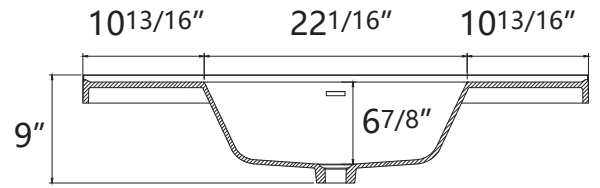

ZEAFIVE[®]

DIMENSION DETAILS BATHROOM VANITY

Email: service@bestgosupplychaininc.com

Belize 42"

PRODUCT
INSTRUCTION
VIDEO

COUNTERTOP SIZE

Top View

Front View

Side View

VANITY SIZE

Front View

Side View