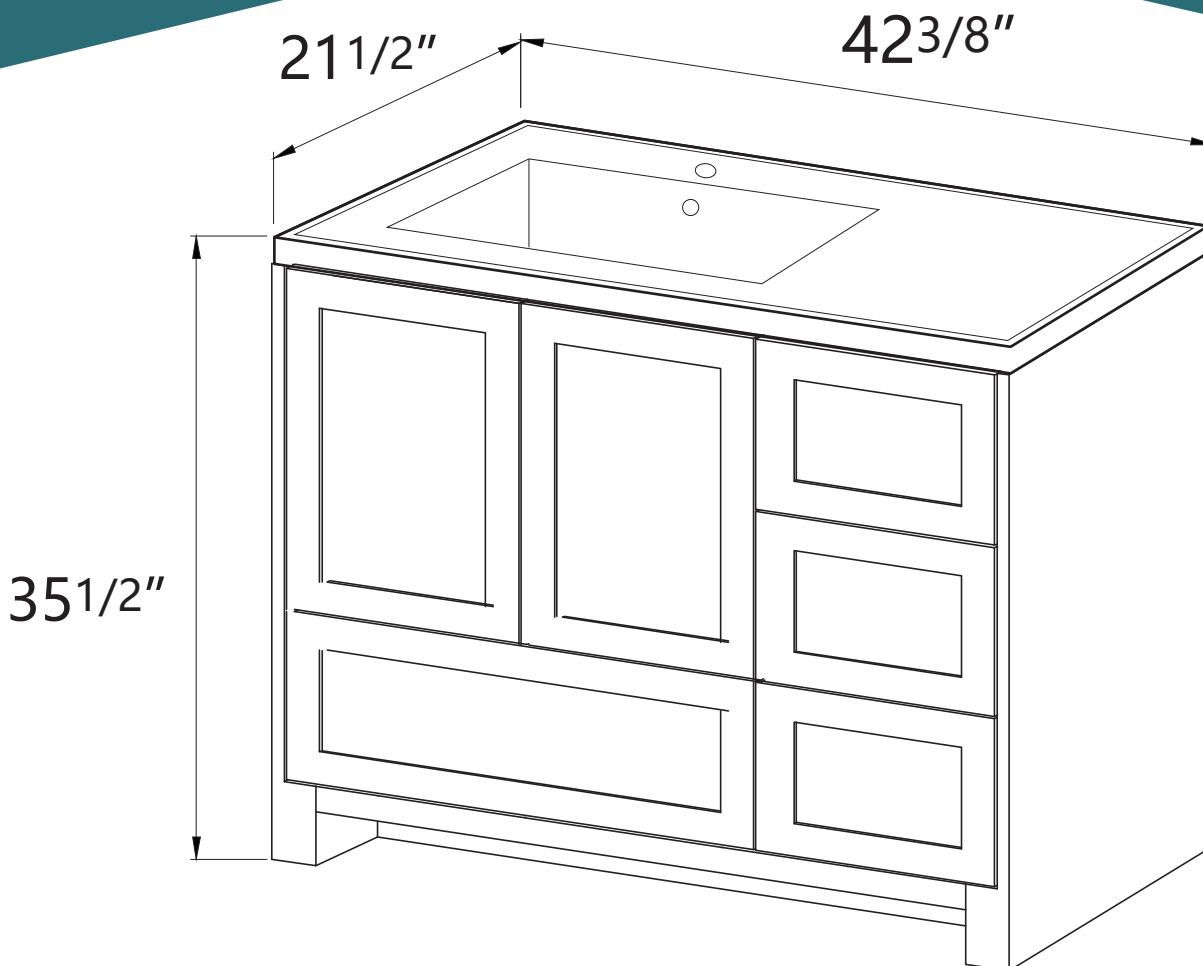

ZEAFIVE[®]

DIMENSION DETAILS BATHROOM VANITY

Email: service@bestgosupplychaininc.com

Belize 42"

PRODUCT
INSTRUCTION
VIDEO

COUNTERTOP SIZE

Top View

Front View

Side View

VANITY SIZE

Front View

Side View