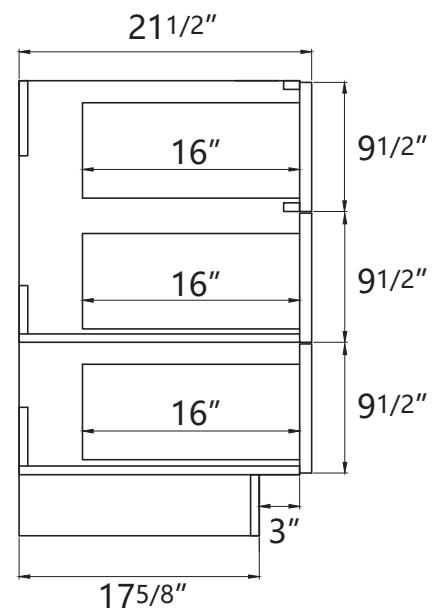

ZEAFIVE[®]

DIMENSION DETAILS BATHROOM VANITY

Email: service@bestgosupplychaininc.com

Belize 42"

PRODUCT
INSTRUCTION
VIDEO

COUNTERTOP SIZE

Top View

Front View

Side View

VANITY SIZE

Front View

Side View