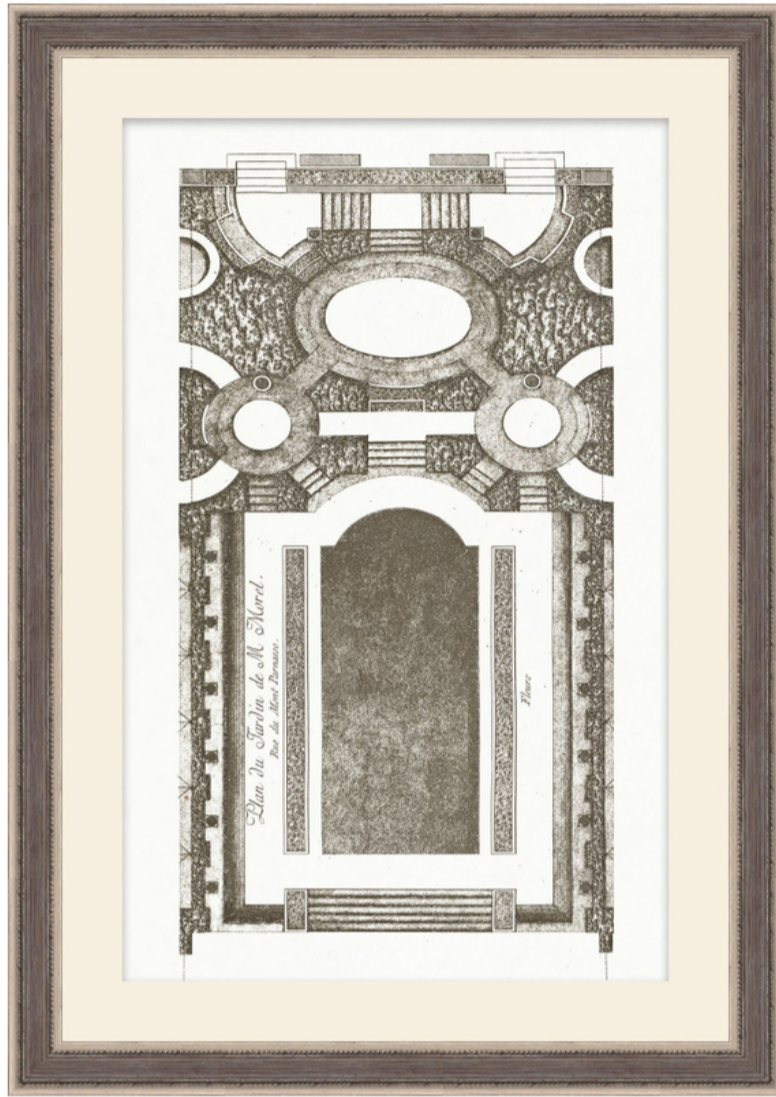

THEODORE ALEXANDER

A Garden Design 4

D3085S61683-5156

Wood Frame

Textured Paper - Single Matboard

M5 - White Smooth + White Core Width:1.5"

F344 - Silver Leaf Cap Frame - Width: 1.125

W 28¼ x D 1¼ x H 41¼ inches

Material(s):

Collection: Art by TA

Style: Modern / Formal Modern

Type: Décor / Wall Art