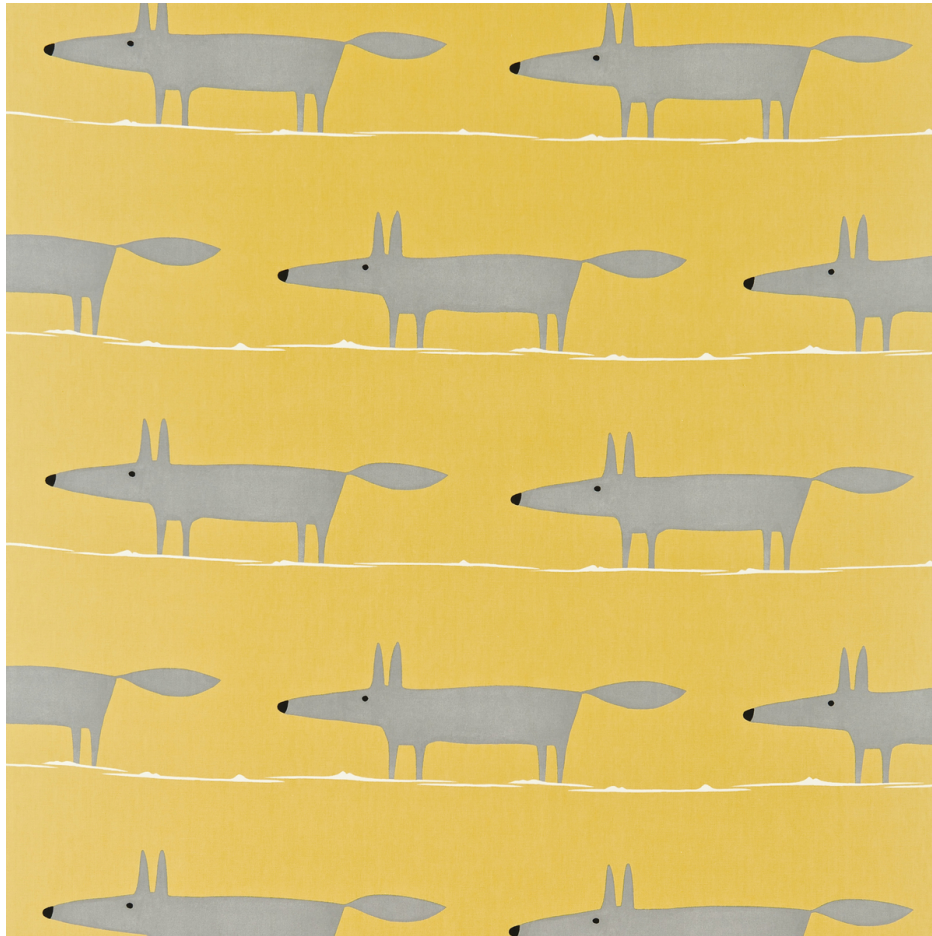

**Mr Fox - Sunflower/Gull/Chalk**

SKU: NMEL120070.SCN.0

kravet

SKU: **NMEL120070.SCN.0**

Vertical Repeat: **25.25 in (64.14 cm)**

Type: **Print**

End Use: **Drapery**

Performance ACT Symbols: 

Width: **54 in (137.16 cm)**

Brand: **Scion**

Railroaded: **No**

Composition: **Cotton - 100%**