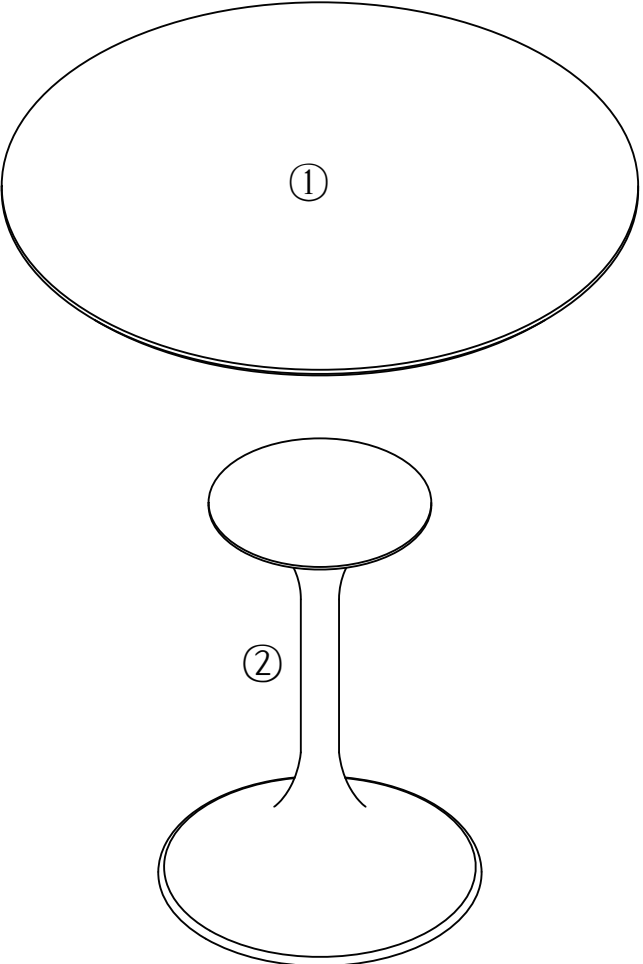

# Assembly Instructions Round Dining Table

- A (1 pcs)  
M4
- B (4 pcs)  
Ø6x20mm
- C (4 pcs)  
Ø6x18mm

During assembly, hand tighten screws only. When the screws are in place, tighten completely.

# Assembly Instructions Round Dining Table

A (1 pcs)  
M4

B (4 pcs)  
Ø6x20mm1

C (4 pcs)  
Ø6x18mm

PLEASE NOTE: Check that you have received all components and hardware before assembling.

1▷

1▷

During assembly, hand tighten screws only. When the screws are in place, tighten completely.