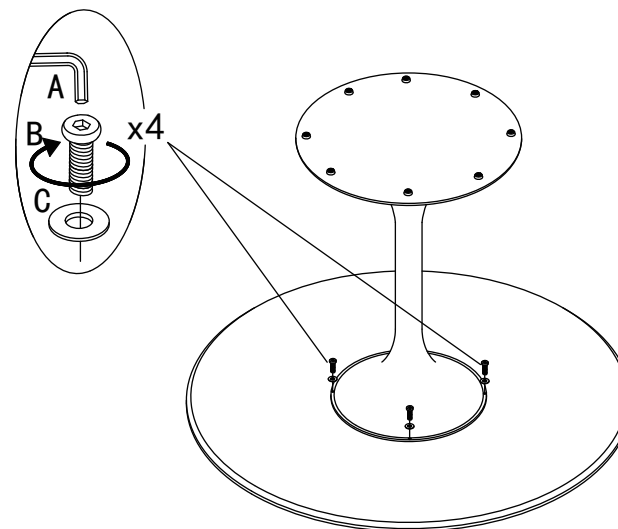

# Assembly Instructions Round Dining Table

- A (1 pcs)  
M4
- B (4 pcs)  
Ø6x20mm
- C (4 pcs)  
Ø6x18mm

During assembly, hand tighten screws only. When the screws are in place, tighten completely.

# Assembly Instructions Round Dining Table

A (1 pcs)  
M4

B (4 pcs)  
Ø6x20mm1

C (4 pcs)  
Ø6x18mm

PLEASE NOTE: Check that you have received all components and hardware before assembling.

1▷

1▷

During assembly, hand tighten screws only. When the screws are in place, tighten completely.