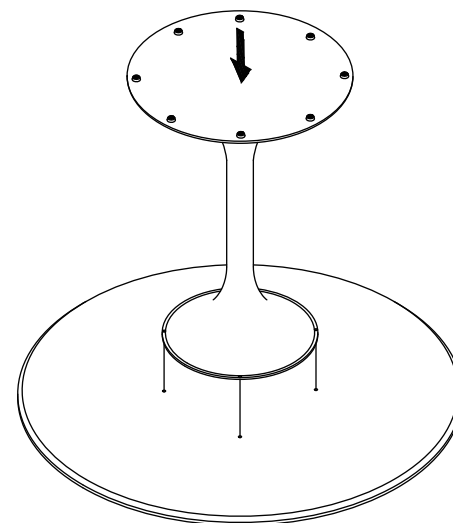

# Assembly Instructions Round Dining Table

- A (1 pcs)  
M4
- B (4 pcs)  
Ø6x20mm
- C (4 pcs)  
Ø6x18mm

During assembly, hand tighten screws only. When the screws are in place, tighten completely.

# Assembly Instructions Round Dining Table

A (1 pcs)  
M4

B (4 pcs)  
Ø6x20mm1

C (4 pcs)  
Ø6x18mm

PLEASE NOTE: Check that you have received all components and hardware before assembling.

1▷

1▷

During assembly, hand tighten screws only. When the screws are in place, tighten completely.