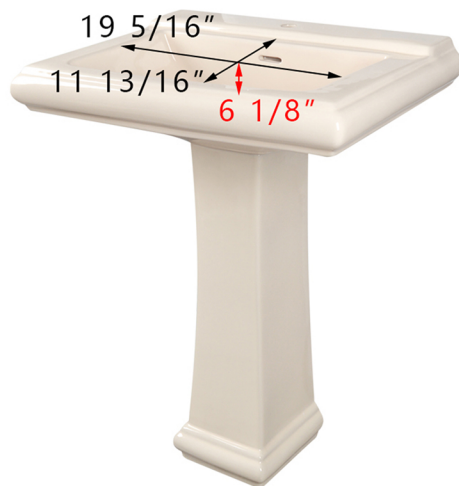

Model #DV-1P521BN01

Overall Dimension: 26 3/8" L x 19 11/16" W x 34 1/16" H

Features:

- DeerValley ceramic pedestal sinks have a smooth, non-porous surface that is easy to clean. Stains and dirt can be wiped away with minimal effort, making it a low-maintenance choice for your bathroom.
- The pedestal combo sink is timeless design. This pedestal sink for bathrooms is suitable for any style of space from traditional to modern. The pedestal bathroom sink is elegant to be the center of your bathroom.
- The deluxe bathroom pedestal sink has extra storage space to keep small items, enough space near the faucet for aromatherapy, soap, or hand sanitizer.
- The basin of this large size pedestal sink is 6 1/8 inches deep inside which can effectively splash-proof when washing hands or brushing teeth. This pedestal sink also comes with a pre-drilled center faucet hole for easy installation.
- This pedestal sink for bathrooms is designed with overflow drain, which is preventing for the water pooling while over filling the water into pedestal bathroom sink.

Package Included:

● Pedestal Sink

● Installation Kit

Technical Specifications:

- + Outer: 26 3/8" L x 19 11/16" W x 34 1/16" H
- + Inner: 19 5/16" L x 11 13/16" W x 6 1/8" H
- + Weight: 73.7 lbs
- + Drain: 1 3/4" diameter
- + Faucet Hole: 1 1/8" diameter
- + Has Overflow Hole: Yes
- + Color: Bone color

#DV-1P521BN01

Sinks are manually measured, so sizes may vary slightly.

1 Year Warranty

All DeerValley bathroom sinks come with our warranty within one year.