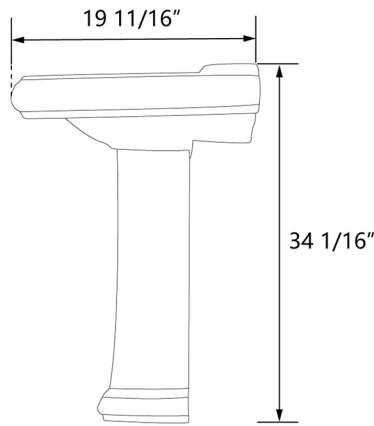

Model #DV-1P521BN01

Overall Dimension: 26 3/8" L x 19 11/16" W x 34 1/16" H

Features:

- DeerValley ceramic pedestal sinks have a smooth, non-porous surface that is easy to clean. Stains and dirt can be wiped away with minimal effort, making it a low-maintenance choice for your bathroom.
- The pedestal combo sink is timeless design. This pedestal sink for bathrooms is suitable for any style of space from traditional to modern. The pedestal bathroom sink is elegant to be the center of your bathroom.
- The deluxe bathroom pedestal sink has extra storage space to keep small items, enough space near the faucet for aromatherapy, soap, or hand sanitizer.
- The basin of this large size pedestal sink is 6 1/8 inches deep inside which can effectively splash-proof when washing hands or brushing teeth. This pedestal sink also comes with a pre-drilled center faucet hole for easy installation.
- This pedestal sink for bathrooms is designed with overflow drain, which is preventing for the water pooling while over filling the water into pedestal bathroom sink.

Package Included:

● Pedestal Sink

● Installation Kit

Technical Specifications:

- + Outer: 26 3/8" L x 19 11/16" W x 34 1/16" H
- + Inner: 19 5/16" L x 11 13/16" W x 6 1/8" H
- + Weight: 73.7 lbs
- + Drain: 1 3/4" diameter
- + Faucet Hole: 1 1/8" diameter
- + Has Overflow Hole: Yes
- + Color: Bone color

#DV-1P521BN01

Sinks are manually measured, so sizes may vary slightly.

1 Year Warranty

All DeerValley bathroom sinks come with our warranty within one year.