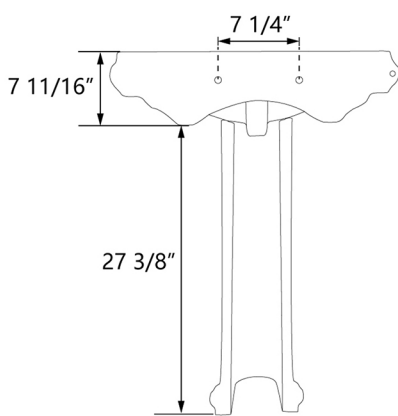

Model #DV-1P521BN01

Overall Dimension: 26 3/8" L x 19 11/16" W x 34 1/16" H

Features:

- DeerValley ceramic pedestal sinks have a smooth, non-porous surface that is easy to clean. Stains and dirt can be wiped away with minimal effort, making it a low-maintenance choice for your bathroom.
- The pedestal combo sink is timeless design. This pedestal sink for bathrooms is suitable for any style of space from traditional to modern. The pedestal bathroom sink is elegant to be the center of your bathroom.
- The deluxe bathroom pedestal sink has extra storage space to keep small items, enough space near the faucet for aromatherapy, soap, or hand sanitizer.
- The basin of this large size pedestal sink is 6 1/8 inches deep inside which can effectively splash-proof when washing hands or brushing teeth. This pedestal sink also comes with a pre-drilled center faucet hole for easy installation.
- This pedestal sink for bathrooms is designed with overflow drain, which is preventing for the water pooling while over filling the water into pedestal bathroom sink.

Package Included:

● Pedestal Sink

● Installation Kit

Technical Specifications:

- + Outer: 26 3/8" L x 19 11/16" W x 34 1/16" H
- + Inner: 19 5/16" L x 11 13/16" W x 6 1/8" H
- + Weight: 73.7 lbs
- + Drain: 1 3/4" diameter
- + Faucet Hole: 1 1/8" diameter
- + Has Overflow Hole: Yes
- + Color: Bone color

#DV-1P521BN01

Sinks are manually measured, so sizes may vary slightly.

1 Year Warranty

All DeerValley bathroom sinks come with our warranty within one year.