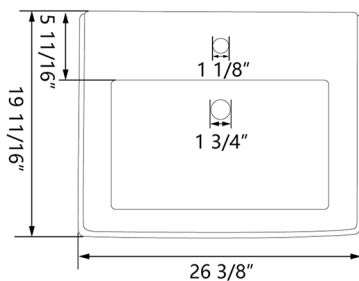

Model #DV-1P521BN01

Overall Dimension: 26 3/8" L x 19 11/16" W x 34 1/16" H

Features:

- DeerValley ceramic pedestal sinks have a smooth, non-porous surface that is easy to clean. Stains and dirt can be wiped away with minimal effort, making it a low-maintenance choice for your bathroom.
- The pedestal combo sink is timeless design. This pedestal sink for bathrooms is suitable for any style of space from traditional to modern. The pedestal bathroom sink is elegant to be the center of your bathroom.
- The deluxe bathroom pedestal sink has extra storage space to keep small items, enough space near the faucet for aromatherapy, soap, or hand sanitizer.
- The basin of this large size pedestal sink is 6 1/8 inches deep inside which can effectively splash-proof when washing hands or brushing teeth. This pedestal sink also comes with a pre-drilled center faucet hole for easy installation.
- This pedestal sink for bathrooms is designed with overflow drain, which is preventing for the water pooling while over filling the water into pedestal bathroom sink.

Package Included:

● Pedestal Sink

● Installation Kit

Technical Specifications:

- + Outer: 26 3/8" L x 19 11/16" W x 34 1/16" H
- + Inner: 19 5/16" L x 11 13/16" W x 6 1/8" H
- + Weight: 73.7 lbs
- + Drain: 1 3/4" diameter
- + Faucet Hole: 1 1/8" diameter
- + Has Overflow Hole: Yes
- + Color: Bone color