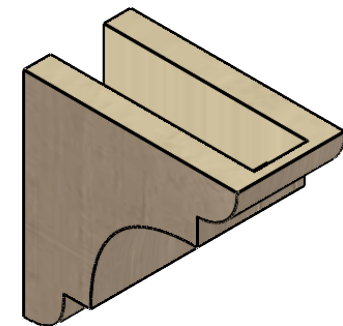

ITEM NUMBER: CORU04X08X08NEBRCPR

4"W X 8"D X 8"H SERIES 1 CLASSIC NEW BRIGHTON ROUGH CEDAR
TIMBERTHANE FAUX WOOD CORBEL, PRIMED

SIDE PROFILE

FRONT PROFILE

ISOMETRIC

EKENA MILLWORK
2300 WEST MAIN ST.
CLARKSVILLE, TX 75426
TOLL FREE: 866-607-0453
WWW.EKENAMILLWORK.COM

NOTES

1. INSTALLATION TO BE COMPLETED IN ACCORDANCE WITH MANUFACTURER'S SPECIFICATIONS.
2. DRAWING MAY NOT BE TO SCALE
3. THIS DRAWING IS INTENDED FOR DESIGN AND PLANNING PURPOSES ONLY.
4. ALL INFORMATION CONTAINED HEREIN WAS CURRENT AT THE TIME OF DEVELOPMENT BUT MUST BE REVIEWED AND APPROVED BY THE PRODUCT MANUFACTURER TO BE CONSIDERED ACCURATE.
5. TIMBERTHANE ARCHITECTURAL PRODUCTS ARE MADE FROM HIGH DENSITY URETHANE AND COME FACTORY PRIMED