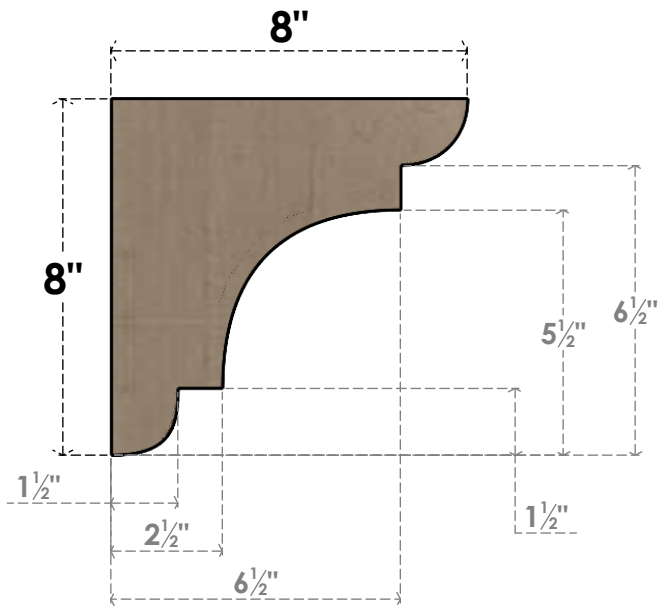

ITEM NUMBER: CORU04X08X08NEBRCPR

4"W X 8"D X 8"H SERIES 1 CLASSIC NEW BRIGHTON ROUGH CEDAR
TIMBERTHANE FAUX WOOD CORBEL, PRIMED

SIDE PROFILE

FRONT PROFILE

ISOMETRIC

EKENA MILLWORK
2300 WEST MAIN ST.
CLARKSVILLE, TX 75426
TOLL FREE: 866-607-0453
WWW.EKENAMILLWORK.COM

NOTES

1. INSTALLATION TO BE COMPLETED IN ACCORDANCE WITH MANUFACTURER'S SPECIFICATIONS.
2. DRAWING MAY NOT BE TO SCALE
3. THIS DRAWING IS INTENDED FOR DESIGN AND PLANNING PURPOSES ONLY.
4. ALL INFORMATION CONTAINED HEREIN WAS CURRENT AT THE TIME OF DEVELOPMENT BUT MUST BE REVIEWED AND APPROVED BY THE PRODUCT MANUFACTURER TO BE CONSIDERED ACCURATE.
5. TIMBERTHANE ARCHITECTURAL PRODUCTS ARE MADE FROM HIGH DENSITY URETHANE AND COME FACTORY PRIMED