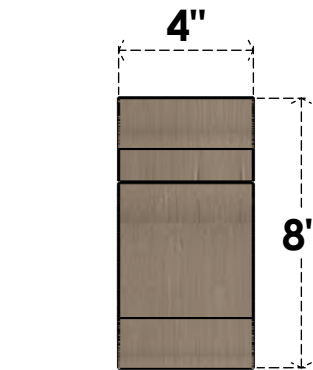

ITEM NUMBER: CORU04X08X08NEBRCPR

4"W X 8"D X 8"H SERIES 1 CLASSIC NEW BRIGHTON ROUGH CEDAR
TIMBERTHANE FAUX WOOD CORBEL, PRIMED

SIDE PROFILE

FRONT PROFILE

ISOMETRIC

EKENA MILLWORK
2300 WEST MAIN ST.
CLARKSVILLE, TX 75426
TOLL FREE: 866-607-0453
WWW.EKENAMILLWORK.COM

NOTES

1. INSTALLATION TO BE COMPLETED IN ACCORDANCE WITH MANUFACTURER'S SPECIFICATIONS.
2. DRAWING MAY NOT BE TO SCALE
3. THIS DRAWING IS INTENDED FOR DESIGN AND PLANNING PURPOSES ONLY.
4. ALL INFORMATION CONTAINED HEREIN WAS CURRENT AT THE TIME OF DEVELOPMENT BUT MUST BE REVIEWED AND APPROVED BY THE PRODUCT MANUFACTURER TO BE CONSIDERED ACCURATE.
5. TIMBERTHANE ARCHITECTURAL PRODUCTS ARE MADE FROM HIGH DENSITY URETHANE AND COME FACTORY PRIMED