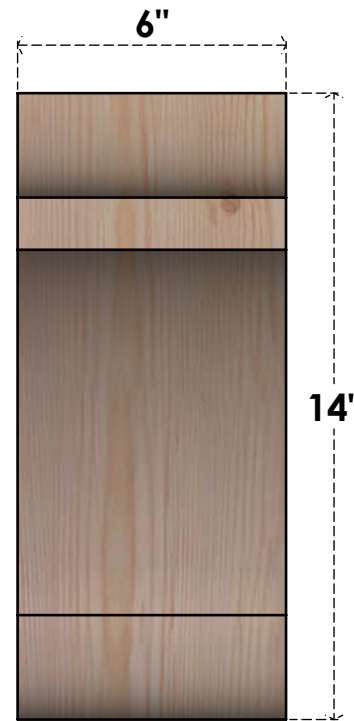

BRC06X14X14OLY00RDF

6"W X 14"D X 14"H OLYMPIC ROUGH SAWN BRACE, DOUGLAS FIR

SIDE

FRONT

EKENA MILLWORK
 2300 WEST MAIN ST.
 CLARKSVILLE, TX 75426
 TOLL FREE: 866-607-0453
 WWW.EKENAMILLWORK.COM

NOTES

1. INSTALLATION TO BE COMPLETED IN ACCORDANCE WITH MANUFACTURER'S SPECIFICATIONS.
2. DRAWING MAY NOT BE TO SCALE
3. THIS DRAWING IS INTENDED FOR DESIGN AND PLANNING PURPOSES ONLY.
4. ALL INFORMATION CONTAINED HEREIN WAS CURRENT AT THE TIME OF DEVELOPMENT BUT MUST BE REVIEWED AND APPROVED BY THE PRODUCT MANUFACTURER TO BE CONSIDERED ACCURATE.
5. PRODUCTS ARE NOT KILN DRIED. THIS ITEM IS UNIQUE AND WILL CONTAIN THE NATURAL VARIATIONS THAT THE WOOD SPECIES OFFERS. THIS MAY RESULT IN VARIATIONS UP TO 1/4"