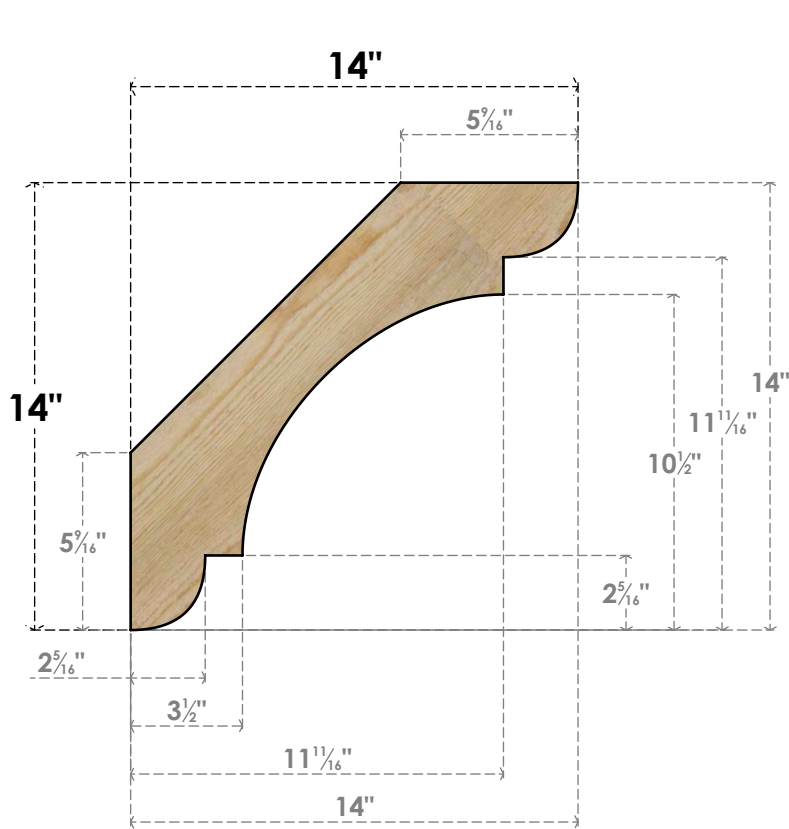

BRC06X14X14OLY00RDF

6"W X 14"D X 14"H OLYMPIC ROUGH SAWN BRACE, DOUGLAS FIR

SIDE

FRONT

EKENA MILLWORK
 2300 WEST MAIN ST.
 CLARKSVILLE, TX 75426
 TOLL FREE: 866-607-0453
 WWW.EKENAMILLWORK.COM

NOTES

1. INSTALLATION TO BE COMPLETED IN ACCORDANCE WITH MANUFACTURER'S SPECIFICATIONS.
2. DRAWING MAY NOT BE TO SCALE
3. THIS DRAWING IS INTENDED FOR DESIGN AND PLANNING PURPOSES ONLY.
4. ALL INFORMATION CONTAINED HEREIN WAS CURRENT AT THE TIME OF DEVELOPMENT BUT MUST BE REVIEWED AND APPROVED BY THE PRODUCT MANUFACTURER TO BE CONSIDERED ACCURATE.
5. PRODUCTS ARE NOT KILN DRIED. THIS ITEM IS UNIQUE AND WILL CONTAIN THE NATURAL VARIATIONS THAT THE WOOD SPECIES OFFERS. THIS MAY RESULT IN VARIATIONS UP TO 1/4"