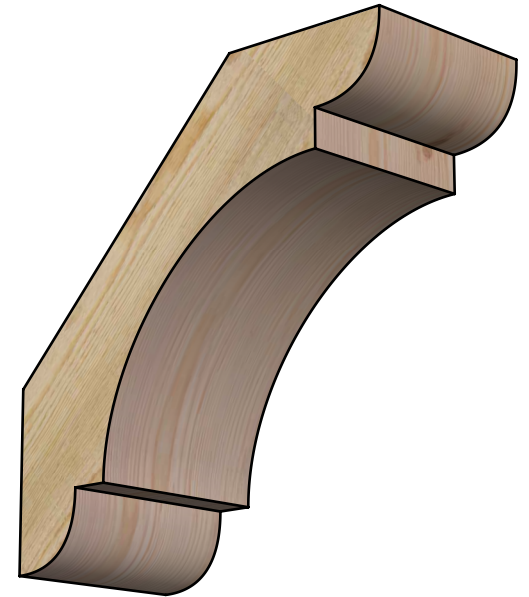

BRC06X14X14OLY00RDF

6"W X 14"D X 14"H OLYMPIC ROUGH SAWN BRACE, DOUGLAS FIR

SIDE

FRONT

EKENA MILLWORK
 2300 WEST MAIN ST.
 CLARKSVILLE, TX 75426
 TOLL FREE: 866-607-0453
 WWW.EKENAMILLWORK.COM

NOTES

1. INSTALLATION TO BE COMPLETED IN ACCORDANCE WITH MANUFACTURER'S SPECIFICATIONS.
2. DRAWING MAY NOT BE TO SCALE
3. THIS DRAWING IS INTENDED FOR DESIGN AND PLANNING PURPOSES ONLY.
4. ALL INFORMATION CONTAINED HEREIN WAS CURRENT AT THE TIME OF DEVELOPMENT BUT MUST BE REVIEWED AND APPROVED BY THE PRODUCT MANUFACTURER TO BE CONSIDERED ACCURATE.
5. PRODUCTS ARE NOT KILN DRIED. THIS ITEM IS UNIQUE AND WILL CONTAIN THE NATURAL VARIATIONS THAT THE WOOD SPECIES OFFERS. THIS MAY RESULT IN VARIATIONS UP TO 1/4"