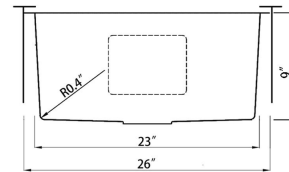

Black Kitchen Sink Introduction

HU2318S-9-B

Minimum Base Cabinet: 26 inches
Sink Net Weight: 13.4 lbs

HU2318S-9-B 23" L x 18" W Undermount Black Kitchen Sink			
Installation Type	Undermount	Sink Shape	Rectangular
Primary Material	304 Stainless Steel	Stainless Steel Gauge	18
Resistance Type	Scratch; Stain; Rust; Heat; Fade	Sound Dampening	Yes
Finish	Satin	Craftsmanship Type	Handmade
Overall Dimensions	23" L x 18" W	Basin	16" W x 21" L x 9" D
Basin Hole Diameter	3.5"	Drain Placement	Center
Number of Faucet Holes	0	Supplier Intended and Approved Use	Residential Use; Non Residential Use
cUPC Certificates	Yes	Warranty	Lifetime Limited
Installation Required	Yes	Cut Out Template Included	Yes
Package Includes: Undermount sink, mounting hardware and cut-out template.			