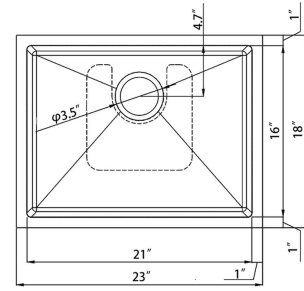

Black Kitchen Sink Introduction

HU2318S-9-B

Minimum Base Cabinet: 26 inches
Sink Net Weight: 13.4 lbs

HU2318S-9-B 23" L x 18" W Undermount Black Kitchen Sink			
Installation Type	Undermount	Sink Shape	Rectangular
Primary Material	304 Stainless Steel	Stainless Steel Gauge	18
Resistance Type	Scratch; Stain; Rust; Heat; Fade	Sound Dampening	Yes
Finish	Satin	Craftsmanship Type	Handmade
Overall Dimensions	23" L x 18" W	Basin	16" W x 21" L x 9" D
Basin Hole Diameter	3.5"	Drain Placement	Center
Number of Faucet Holes	0	Supplier Intended and Approved Use	Residential Use; Non Residential Use
cUPC Certificates	Yes	Warranty	Lifetime Limited
Installation Required	Yes	Cut Out Template Included	Yes
Package Includes: Undermount sink, mounting hardware and cut-out template.			