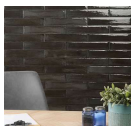

PRODUCT GALLERY