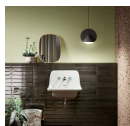

PAINT NERO BLACK 3X16 GLOSSY PORCELAIN SUBWAY TILE

The Paint Nero Black 3x16 Glossy Porcelain Subway Tile captures the exquisite charm of traditional glazed tiles with a subtly textured surface that evokes an artisanal, handcrafted look. The inky black color and polished, undulating finish add a delicate reflective quality to walls that works especially well in bathrooms or as a backsplash.

Commercial
Wall Only

Finish
Polished

Item Size
2.95" x 15.74"

Material
Porcelain

Residential
Wall Only

Sustainability
HPD, EPD

PRODUCT GALLERY

DETAILED SPECS

Made in Italy, the Paint collection exudes a grounded yet earthy presence. Twice as long as traditional subway tile, softly beveled edges add contemporary flair to the elongated shape, while a soft color palette provides a range of expression, from minimalist white to calming blue. Subtle color variations add depth, reflecting light differently throughout the day.