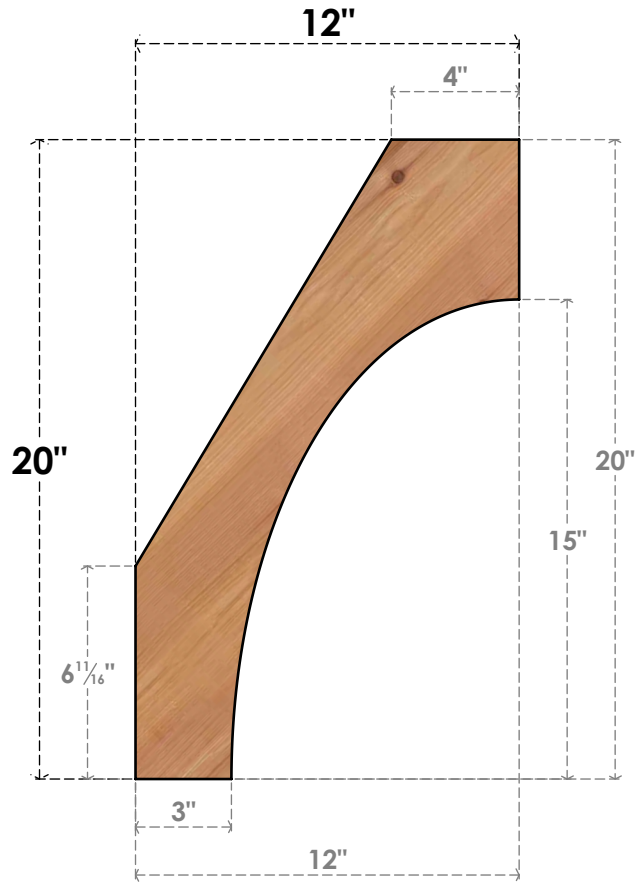

BRC04X12X20WTLOOSWR

3 1/2"W X 12"D X 20"H WESTLAKE SMOOTH BRACE, WESTERN RED CEDAR

SIDE

FRONT

EKENA MILLWORK
 2300 WEST MAIN ST.
 CLARKSVILLE, TX 75426
 TOLL FREE: 866-607-0453
 WWW.EKENAMILLWORK.COM

NOTES