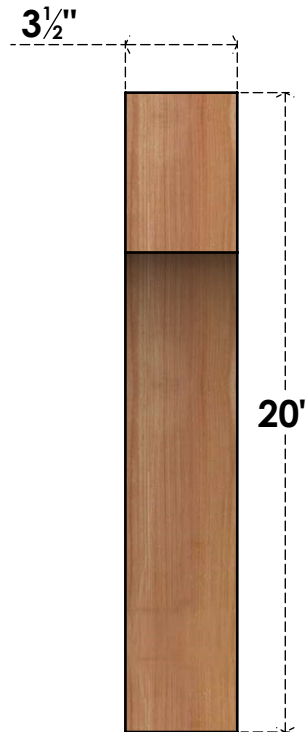

BRC04X12X20WTLOOSWR

3 1/2"W X 12"D X 20"H WESTLAKE SMOOTH BRACE, WESTERN RED CEDAR

SIDE

FRONT

EKENA MILLWORK
 2300 WEST MAIN ST.
 CLARKSVILLE, TX 75426
 TOLL FREE: 866-607-0453
 WWW.EKENAMILLWORK.COM

NOTES