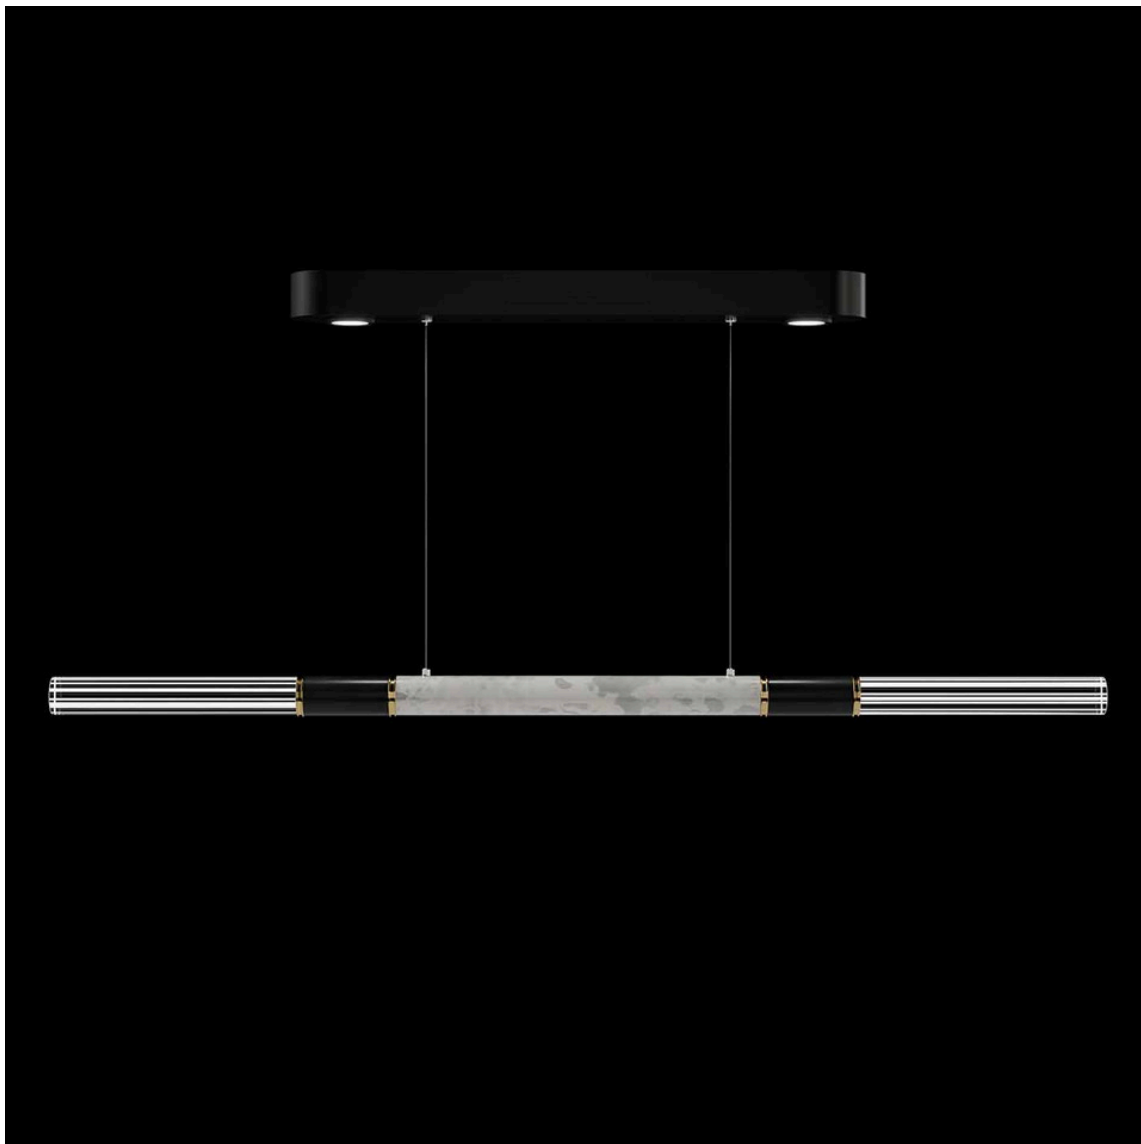

FINE ART

HANDCRAFTED LIGHTING

100149-112

100149-112 • ANTONIA 62"W Linear Pendant

2.5H x 62W x 2.5D

ANTONIA
COLLECTION