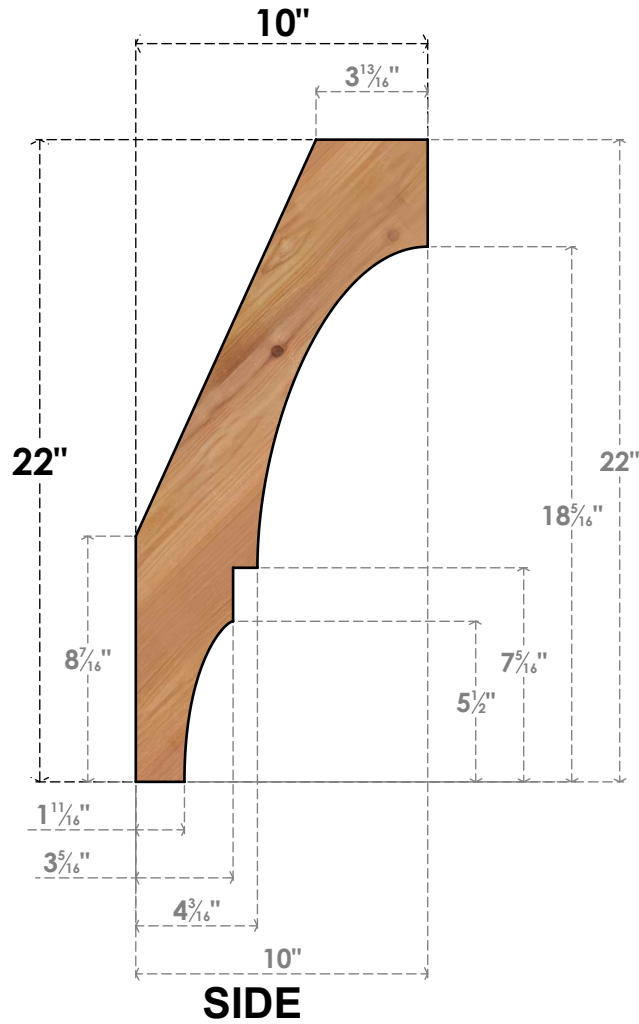

# BRC04X10X22BOA00SWR

3 1/2"W X 10"D X 22"H BALBOA SMOOTH BRACE, WESTERN RED CEDAR

EKENA MILLWORK  
 2300 WEST MAIN ST.  
 CLARKSVILLE, TX 75426  
 TOLL FREE: 866-607-0453  
 WWW.EKENAMILLWORK.COM

### NOTES

1. INSTALLATION TO BE COMPLETED IN ACCORDANCE WITH MANUFACTURER'S SPECIFICATIONS.
2. DRAWING MAY NOT BE TO SCALE
3. THIS DRAWING IS INTENDED FOR DESIGN AND PLANNING PURPOSES ONLY.
4. ALL INFORMATION CONTAINED HEREIN WAS CURRENT AT THE TIME OF DEVELOPMENT BUT MUST BE REVIEWED AND APPROVED BY THE PRODUCT MANUFACTURER TO BE CONSIDERED ACCURATE.
5. PRODUCTS ARE NOT KILN DRIED. THIS ITEM IS UNIQUE AND WILL CONTAIN THE NATURAL VARIATIONS THAT THE WOOD SPECIES OFFERS. THIS MAY RESULT IN VARIATIONS UP TO 1/4"