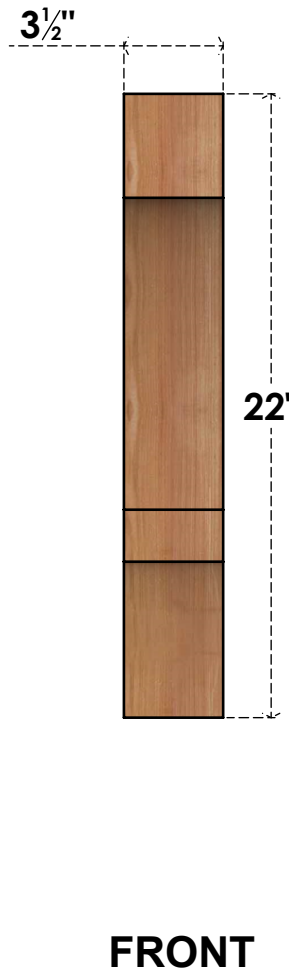

# BRC04X10X22BOA00SWR

3 1/2"W X 10"D X 22"H BALBOA SMOOTH BRACE, WESTERN RED CEDAR

EKENA MILLWORK  
 2300 WEST MAIN ST.  
 CLARKSVILLE, TX 75426  
 TOLL FREE: 866-607-0453  
 WWW.EKENAMILLWORK.COM

### NOTES

1. INSTALLATION TO BE COMPLETED IN ACCORDANCE WITH MANUFACTURER'S SPECIFICATIONS.
2. DRAWING MAY NOT BE TO SCALE
3. THIS DRAWING IS INTENDED FOR DESIGN AND PLANNING PURPOSES ONLY.
4. ALL INFORMATION CONTAINED HEREIN WAS CURRENT AT THE TIME OF DEVELOPMENT BUT MUST BE REVIEWED AND APPROVED BY THE PRODUCT MANUFACTURER TO BE CONSIDERED ACCURATE.
5. PRODUCTS ARE NOT KILN DRIED. THIS ITEM IS UNIQUE AND WILL CONTAIN THE NATURAL VARIATIONS THAT THE WOOD SPECIES OFFERS. THIS MAY RESULT IN VARIATIONS UP TO 1/4"