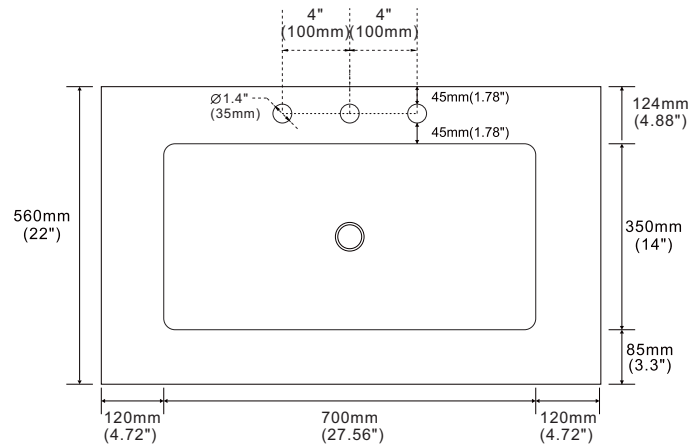

BELLATERRA HOME

Model: CT3722 Countertop (Backsplash Sold Separately)

Features

1. Scratch resistant and Stain resistant;
2. 8" wide spread faucet holes;
3. Rectangular sink portion 27.56"x14";
4. W/O Overflow;
5. Matching backsplash and sidesplash available for option;

Colors / Finishes

- WH - White / Matte;
- DG - Dark Gray / Matte;
- BL - Black / Matte;

Material
Concrete

Top view

Side view

NOTE: SINK STYLE, SHAPE, FAUCET HOLES, CUTOUT ON TOP, VANITY MAY VARY FROM THE PICTURE ABOVE. INSTRUCTIONAL PURPOSE ONLY.