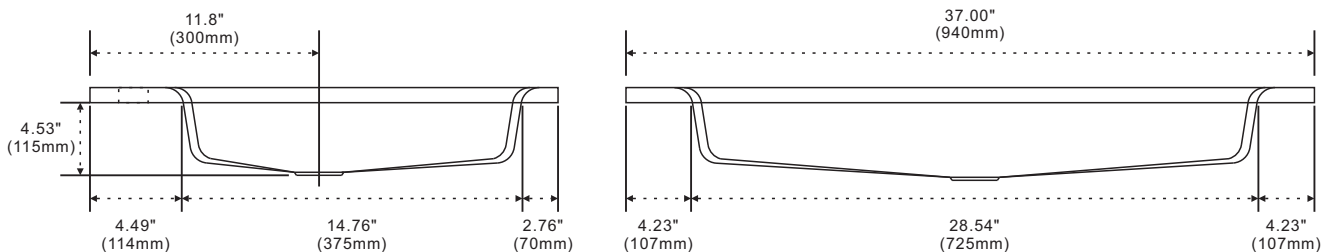

BELLATERRA HOME

Model: CT3722 Countertop (Backsplash Sold Separately)

Features

1. Scratch resistant and Stain resistant;
2. 8" wide spread faucet holes;
3. Rectangular sink portion 27.56"x14";
4. W/O Overflow;
5. Matching backsplash and sidesplash available for option;

Colors / Finishes

- WH - White / Matte;
- DG - Dark Gray / Matte;
- BL - Black / Matte;

Material
Concrete

Top view

Side view

NOTE: SINK STYLE, SHAPE, FAUCET HOLES, CUTOUT ON TOP, VANITY MAY VARY FROM THE PICTURE ABOVE. INSTRUCTIONAL PURPOSE ONLY.