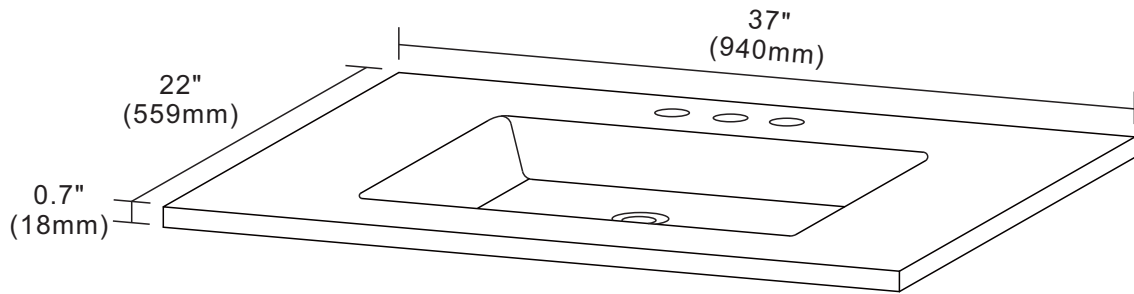

BELLATERRA HOME

Model: CT3722 Countertop (Backsplash Sold Separately)

Features

1. Scratch resistant and Stain resistant;
2. 8" wide spread faucet holes;
3. Rectangular sink portion 27.56"x14";
4. W/O Overflow;
5. Matching backsplash and sidesplash available for option;

Colors / Finishes

- WH - White / Matte;
- DG - Dark Gray / Matte;
- BL - Black / Matte;

Material
Concrete

Top view

Side view

NOTE: SINK STYLE, SHAPE, FAUCET HOLES, CUTOUT ON TOP, VANITY MAY VARY FROM THE PICTURE ABOVE. INSTRUCTIONAL PURPOSE ONLY.