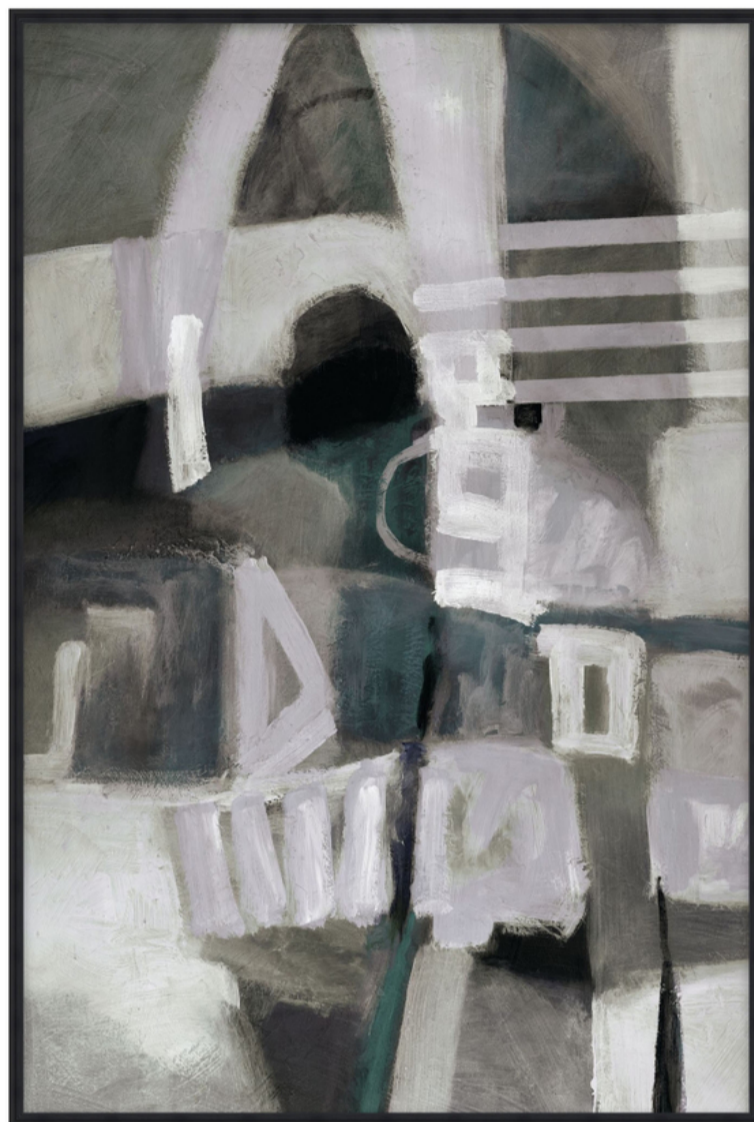

THEODORE ALEXANDER

Subdued 1

D2810S56192-4741

Subdued 1 is an elegant nod to the early work of American Abstract painter Adolph Gottlieb. Through biomorphic forms, abstract symbols, and dream-like imagery, a highly complex scene unfolds across the canvas. Upon initial view, the gaze is drawn toward a centralized, abstract figure. Above, a swooping curve in grey cloud leads down to symbolic imagery in muted tones of french and slate greys before being expertly blurred against a background of grey, iron, and storm dust. A remarkable and distinctive work of art on canvas, Subdued 1 is an exquisite addition to ART by TA.

► Canvas, Hand Embellished Semi Gloss, F1336 - Black Texture Floater Frame - Width: 0.375

W 16 x D 2 x H 24 inches

Material(s):

Collection: Art by TA

Style: Modern / Formal Modern

Type: Décor / Wall Art