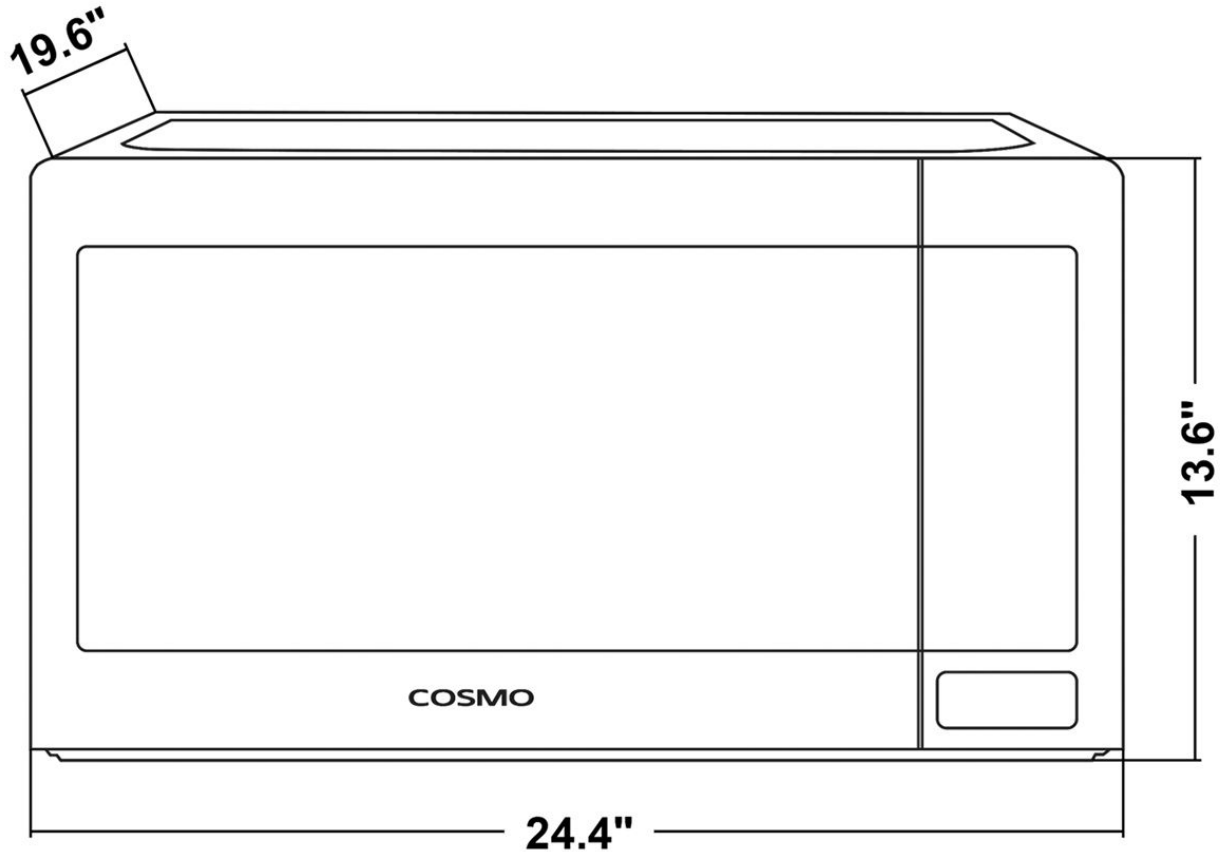

COS-BIM22SSB
24 IN. COUNTERTOP
MICROWAVE

Dimensions (WxDxH): 24.4" x 19.6" x 13.6"