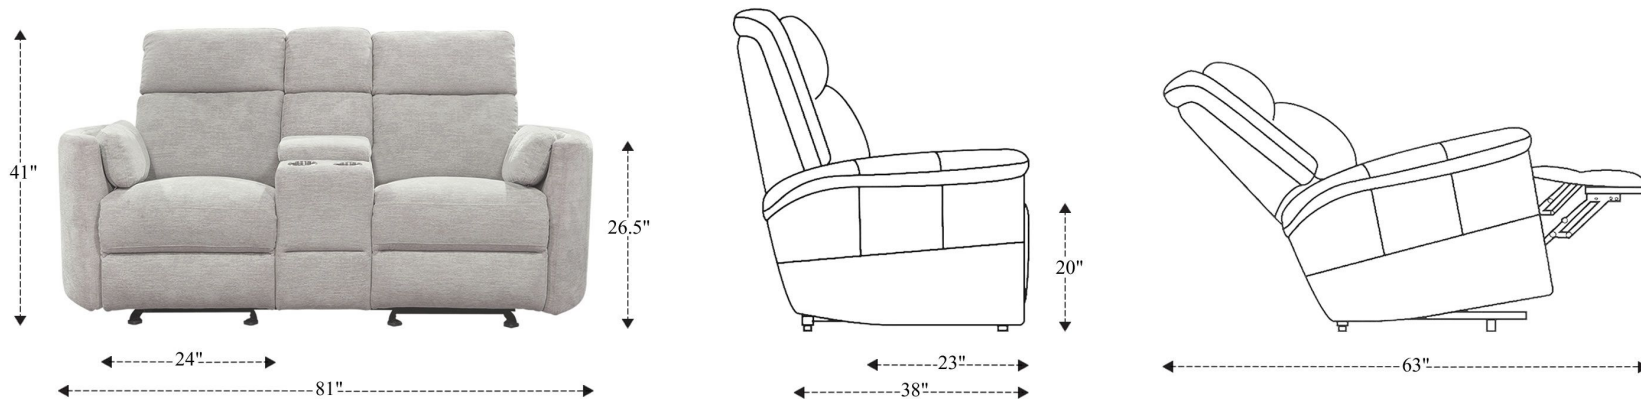

## Power Glider Reclining Console Loveseat

Overall Dimensions	81" x 38" x 41"
Overall Width	81"
Overall Depth	38"
Overall Height	41"
Overall Weight	231 lbs.
Fully Reclined	63"
Distance from Wall	10"
Back of Seat to end of Chaise	40.5"
Leg Height (Distance from Foot Rest to Floor in Full Recline)	22.5"
Head Height (Distance from Headrest to Floor in Full Recline)	32.5"

Seat Width	24"
Seat Depth	23"
Seat Height	20"
Arm Width	3"
Arm Depth	26"
Arm Height	26.5"
Back Width	22"
Back Height	24"
Headrest Extended from Back	--