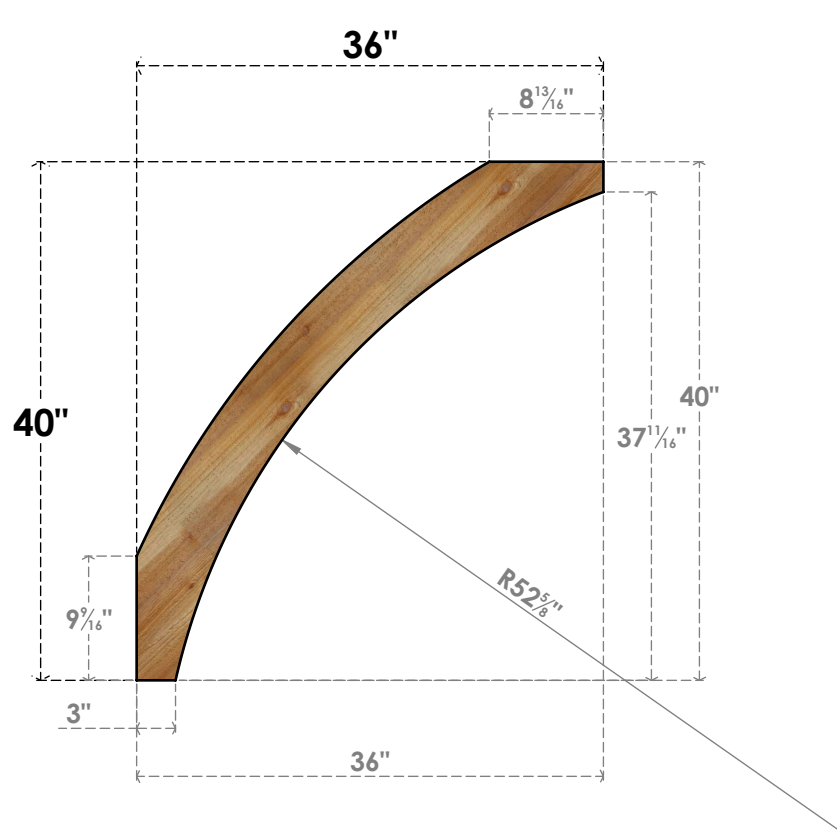

# BRC04X36X40THR00RWR

4"W X 36"D X 40"H THORTON ROUGH SAWN BRACE, WESTERN RED CEDAR

**SIDE**

**FRONT**

EKENA MILLWORK  
 2300 WEST MAIN ST.  
 CLARKSVILLE, TX 75426  
 TOLL FREE: 866-607-0453  
 WWW.EKENAMILLWORK.COM