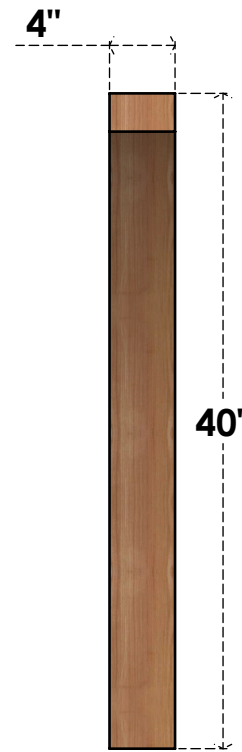

# BRC04X36X40THR00RWR

4"W X 36"D X 40"H THORTON ROUGH SAWN BRACE, WESTERN RED CEDAR

**SIDE**

**FRONT**

EKENA MILLWORK  
 2300 WEST MAIN ST.  
 CLARKSVILLE, TX 75426  
 TOLL FREE: 866-607-0453  
 WWW.EKENAMILLWORK.COM

**NOTES**

1. INSTALLATION TO BE COMPLETED IN ACCORDANCE WITH MANUFACTURER'S SPECIFICATIONS.
2. DRAWING MAY NOT BE TO SCALE
3. THIS DRAWING IS INTENDED FOR DESIGN AND PLANNING PURPOSES ONLY.
4. ALL INFORMATION CONTAINED HEREIN WAS CURRENT AT THE TIME OF DEVELOPMENT BUT MUST BE REVIEWED AND APPROVED BY THE PRODUCT MANUFACTURER TO BE CONSIDERED ACCURATE.
5. PRODUCTS ARE NOT KILN DRIED. THIS ITEM IS UNIQUE AND WILL CONTAIN THE NATURAL VARIATIONS THAT THE WOOD SPECIES OFFERS. THIS MAY RESULT IN VARIATIONS UP TO 1/4"