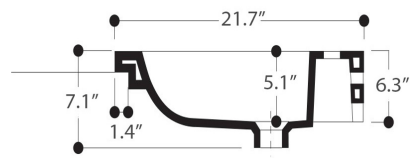

Collection Whitestone	Model Glam 100 80417	Dimensions Metric <i>1 inch = 2.54 cm</i> <i>1 inch = 25.4 mm</i>	 1051 Lea Drive - Collegeville, PA 19426 Tel. 215 513 9400 - Fax 610 831 0215 www.ws bathcollections.com - info@ws bathcollections.com
-----------------------------------	----------------------------------	---	---

Collection
Whitestone

Model |
Glam 100 80417

Dimensions Metric
1 inch = 2.54 cm
1 inch = 25.4 mm

WS[®]
BATH
COLLECTIONS

1051 Lea Drive - Collegeville, PA 19426
Tel. 215 513 9400 - Fax 610 831 0215
www.ws bathcollections.com - info@ws bathcollections.com

Dimensions Metric
1 inch = 2.54 cm
1 inch = 25.4 mm

WS[®]
BATH
COLLECTIONS

1051 Lea Drive - Collegeville, PA 19426
Tel. 215 513 9400 - Fax 610 831 0215

www.ws bathcollections.com - info@ws bathcollections.com