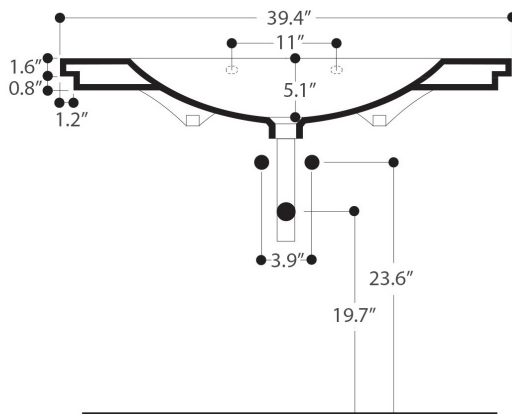

Related Items:

- WSBC 53995 | Push Waste Drain
- WSBC 53922 | Decorative Trap

Finishes:

-  Glossy White

SKU# | Options:

- Glam 100 80417 | Glossy White

* WS Bath Collections reserves the right to revise dimensions or information on this sheet without notice

Collection Whitestone	Model Glam 100 80417	Dimensions Metric <i>1 inch = 2.54 cm</i> <i>1 inch = 25.4 mm</i>	 1051 Lea Drive - Collegeville, PA 19426 Tel. 215 513 9400 - Fax 610 831 0215 www.ws bathcollections.com - info@ws bathcollections.com
-----------------------------------	----------------------------------	---	---

Collection
Whitestone

Model |
Glam 100 80417

Dimensions Metric
1 inch = 2.54 cm
1 inch = 25.4 mm

WS[®]
BATH
COLLECTIONS

1051 Lea Drive - Collegeville, PA 19426
Tel. 215 513 9400 - Fax 610 831 0215
www.ws bathcollections.com - info@ws bathcollections.com

Dimensions Metric
1 inch = 2.54 cm
1 inch = 25.4 mm

WS[®]
BATH
COLLECTIONS

1051 Lea Drive - Collegeville, PA 19426
Tel. 215 513 9400 - Fax 610 831 0215

www.ws bathcollections.com - info@ws bathcollections.com