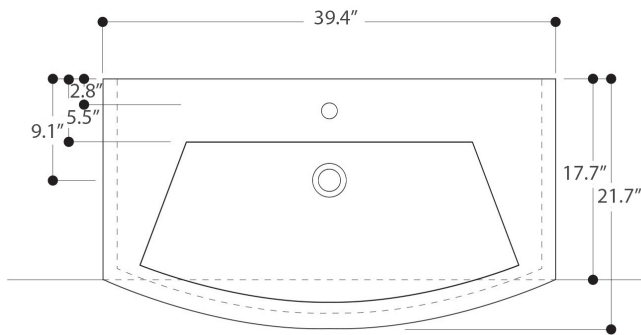

Related Items:

- WSBC 53995 | Push Waste Drain
- WSBC 53922 | Decorative Trap

Finishes:

-  Glossy White

SKU# | Options:

- Glam 100 80417 | Glossy White

* WS Bath Collections reserves the right to revise dimensions or information on this sheet without notice

Collection Whitestone	Model Glam 100 80417	Dimensions Metric <i>1 inch = 2.54 cm</i> <i>1 inch = 25.4 mm</i>	 1051 Lea Drive - Collegeville, PA 19426 Tel. 215 513 9400 - Fax 610 831 0215 www.ws bathcollections.com - info@ws bathcollections.com
-----------------------------------	----------------------------------	---	---

Collection
Whitestone

Model |
Glam 100 80417

Dimensions Metric
1 inch = 2.54 cm
1 inch = 25.4 mm

WS[®]
BATH
COLLECTIONS

1051 Lea Drive - Collegeville, PA 19426
Tel. 215 513 9400 - Fax 610 831 0215
www.ws bathcollections.com - info@ws bathcollections.com

Dimensions Metric
1 inch = 2.54 cm
1 inch = 25.4 mm

WS[®]
BATH
COLLECTIONS

1051 Lea Drive - Collegeville, PA 19426
Tel. 215 513 9400 - Fax 610 831 0215

www.ws bathcollections.com - info@ws bathcollections.com