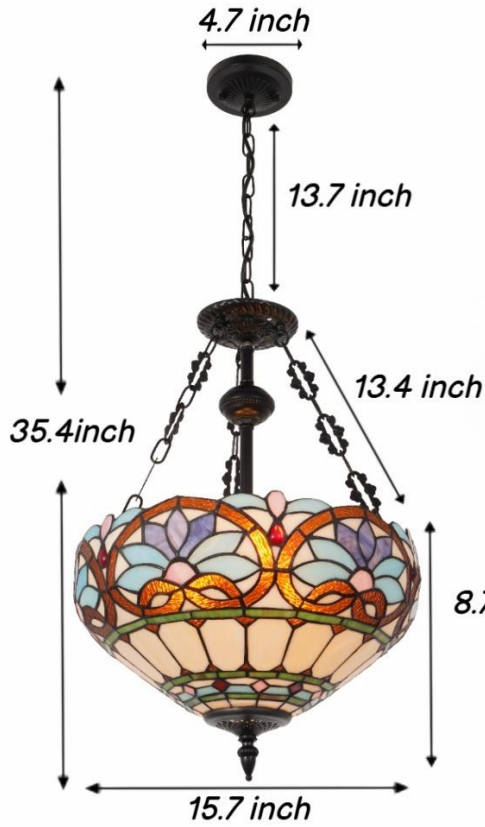

PRODUCT DIMENSIONS

 **E26X3**
(Excluding light bulbs)

8.7 inch

Product Information

Lamp body color: Colorful

Material: Tiffany (plastic)

Control method: wall control