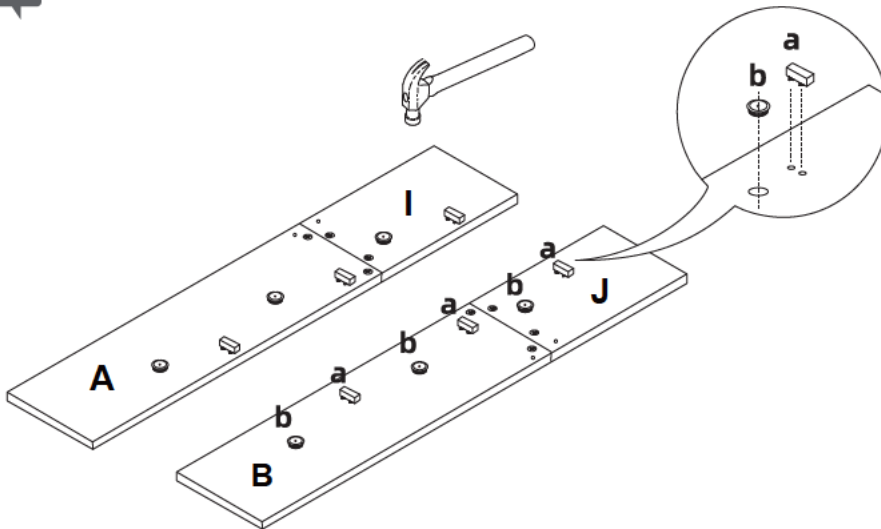

APPROXIMATELY
1 HOUR ASSEMBLY

HARDWARE

1	35*3.5  16+2PCS	2	14*3.5  42+2PCS	3	 3PCS a b c	4	Screw hole sticker  16+2PCS
5	 3PCS	6	 4+1PCS	7	 8+2PCS	8	 4+1PCS
9	40*3.5  2+1PCS	10	 2+1PCS	11	 1PC		

PARTS LIST

INSTRUCTION MANUAL

Step 1

⑦ x 8 / ⑧ x 4

Step 2

① a x 6 / ② b x 6

Step 3

① x 16 / ④ x 16

Step 4