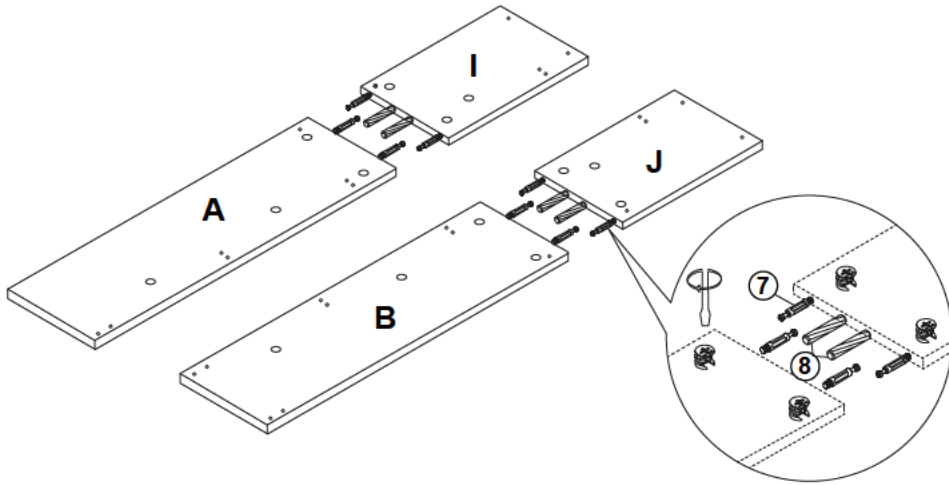

APPROXIMATELY
1 HOUR ASSEMBLY

HARDWARE

1	35*3.5  16+2PCS	2	14*3.5  42+2PCS	3	 3PCS a b c	4	Screw hole sticker  16+2PCS
5	 3PCS	6	 4+1PCS	7	 8+2PCS	8	 4+1PCS
9	40*3.5  2+1PCS	10	 2+1PCS	11	 1PC		

PARTS LIST

INSTRUCTION MANUAL

Step 1

⑦ x 8 / ⑧ x 4

Step 2

① a x 6 / ② b x 6

Step 3

① x 16 / ④ x 16

Step 4