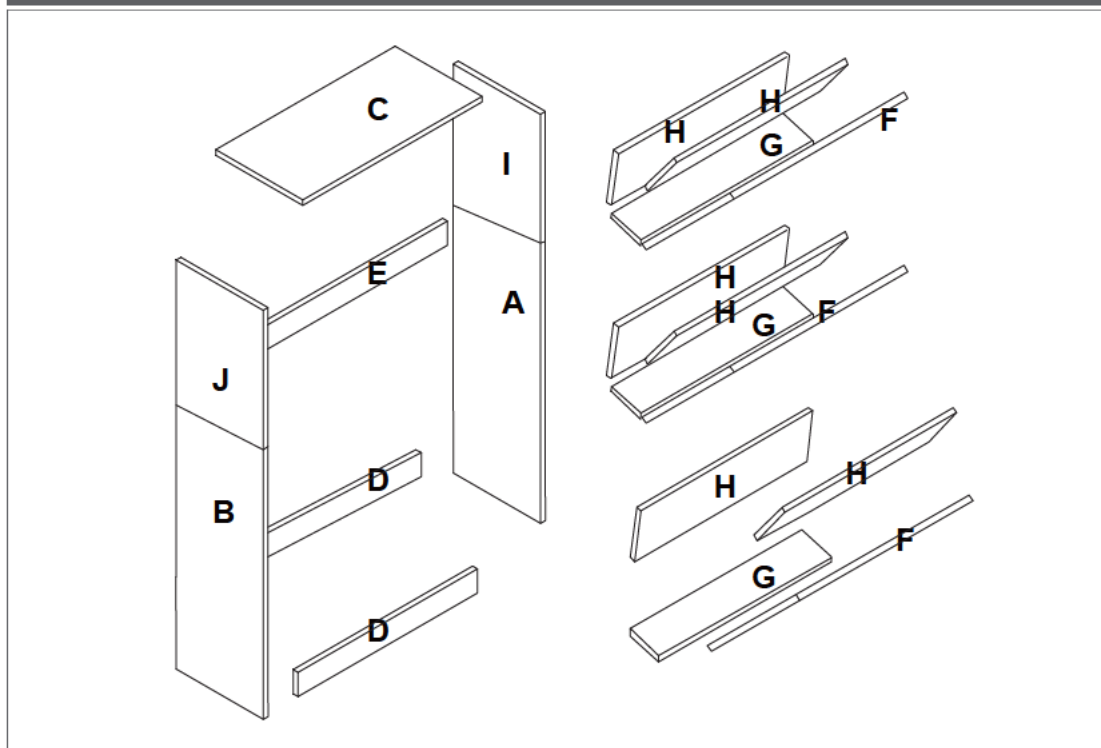

APPROXIMATELY
1 HOUR ASSEMBLY

HARDWARE

1	35*3.5  16+2PCS	2	14*3.5  42+2PCS	3	 3PCS a b c	4	Screw hole sticker  16+2PCS
5	 3PCS	6	 4+1PCS	7	 8+2PCS	8	 4+1PCS
9	40*3.5  2+1PCS	10	 2+1PCS	11	 1PC		

PARTS LIST