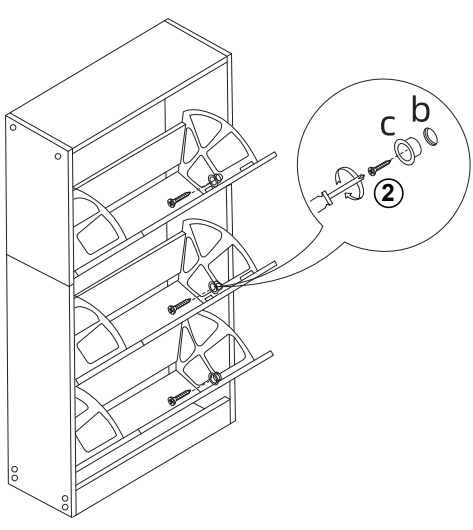

Step 6

① c x 6 / ② x 6