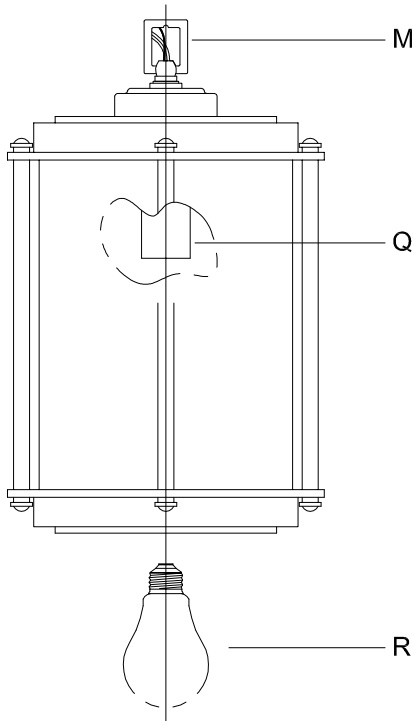

Assembly & Installation Instructions

CAUTION: Read instructions carefully and turn electricity off at main circuit breaker panel before beginning installation.

WARNING - If any Special Control Devices are used with this Fixture, Follow the Instructions Carefully to assure full compliance with N.E.C. requirements. If there are any questions, contact a Qualified Electrical Contractor.
WARNING - This product contains chemicals known to the State of California to cause cancer, birth defects and /or other reproductive harm. Thoroughly wash hands after installing, handling, cleaning, or otherwise touching this product.
CAUTION - All glass is fragile, use care when handling Glass component(s) and or Lamp(s).

CANOPY MOUNTING & WIRE CONNECTION ASSEMBLY STEPS:

FIXTURE ASSEMBLY STEPS:

1. R → Q

B, C, G & R
 (NOT FURNISHED)
 (NON FOURNIE)
 (NO INCLUIDA)

Instructions d'Assemblage et Installation

MISE EN GARDE: Lire les instructions avec soin et couper le courant au disjoncteur central avant de commencer l'installation.