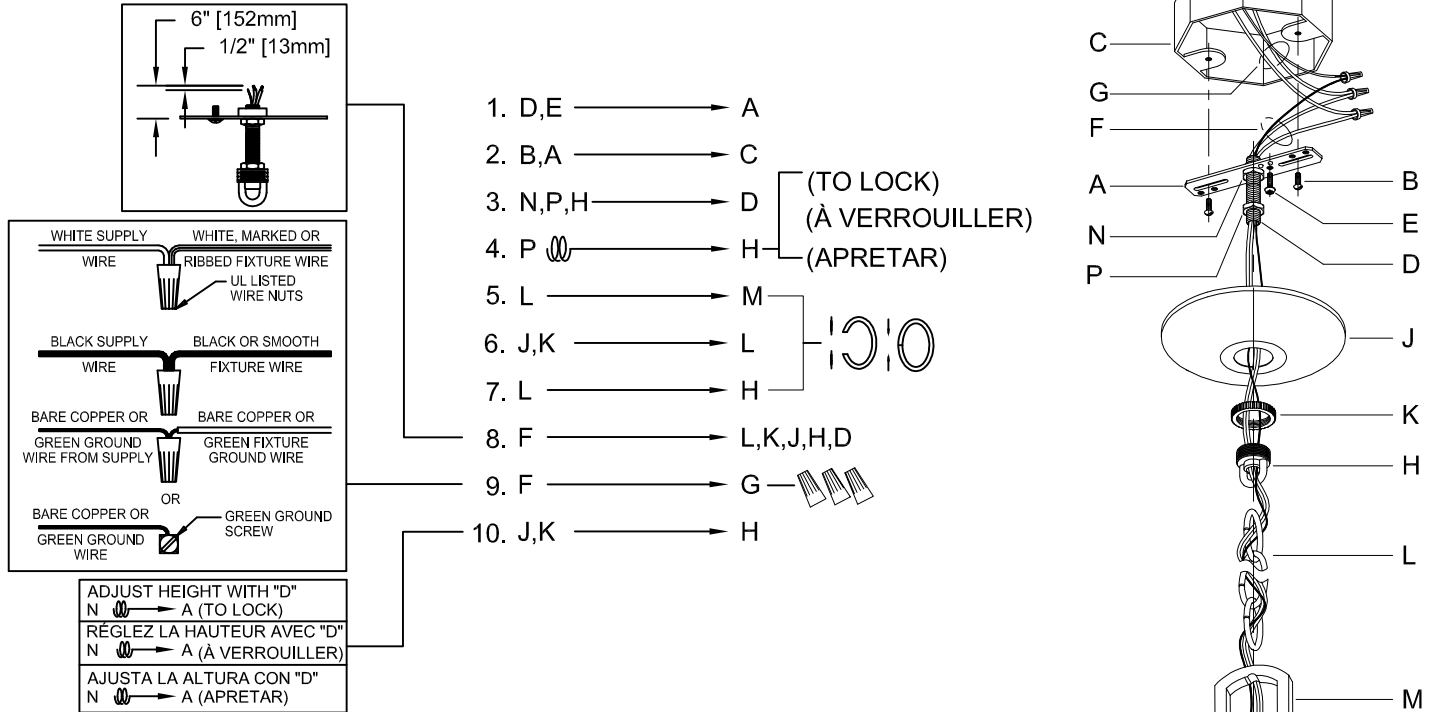

Assembly & Installation Instructions

CAUTION: Read instructions carefully and turn electricity off at main circuit breaker panel before beginning installation.

WARNING - If any Special Control Devices are used with this Fixture, Follow the Instructions Carefully to assure full compliance with N.E.C. requirements. If there are any questions, contact a Qualified Electrical Contractor.
WARNING - This product contains chemicals known to the State of California to cause cancer, birth defects and /or other reproductive harm. Thoroughly wash hands after installing, handling, cleaning, or otherwise touching this product.
CAUTION - All glass is fragile, use care when handling Glass component(s) and or Lamp(s).

CANOPY MOUNTING & WIRE CONNECTION ASSEMBLY STEPS:

FIXTURE ASSEMBLY STEPS:

1. R → Q

B, C, G & R
 (NOT FURNISHED)
 (NON FOURNIE)
 (NO INCLUIDA)

Instructions d'Assemblage et Installation

MISE EN GARDE: Lire les instructions avec soin et couper le courant au disjoncteur central avant de commencer l'installation.