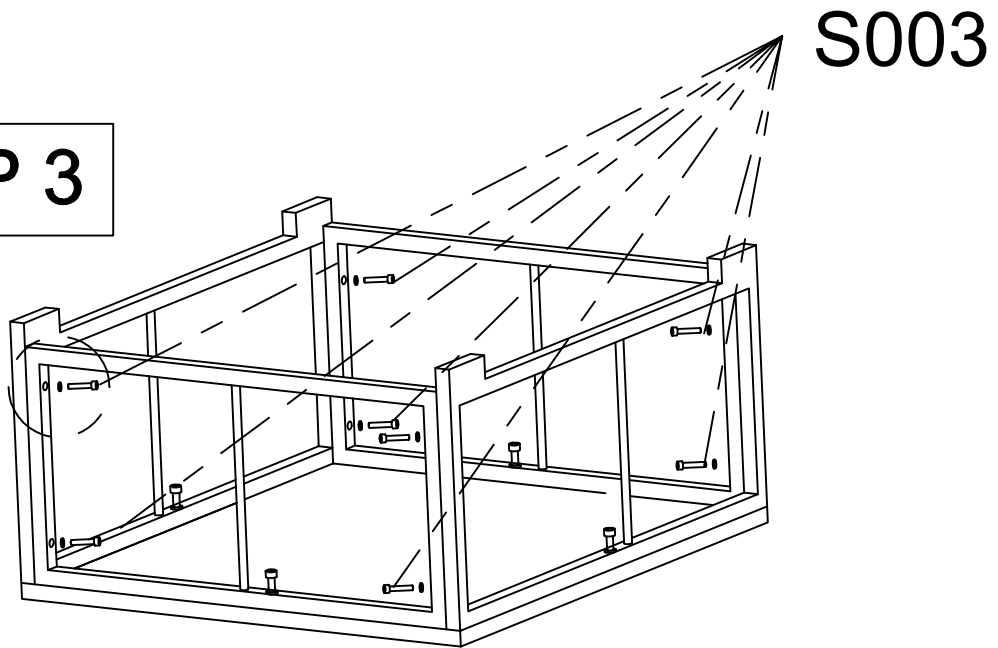

STEP 3

Do Not Tighten The Screws Completely!