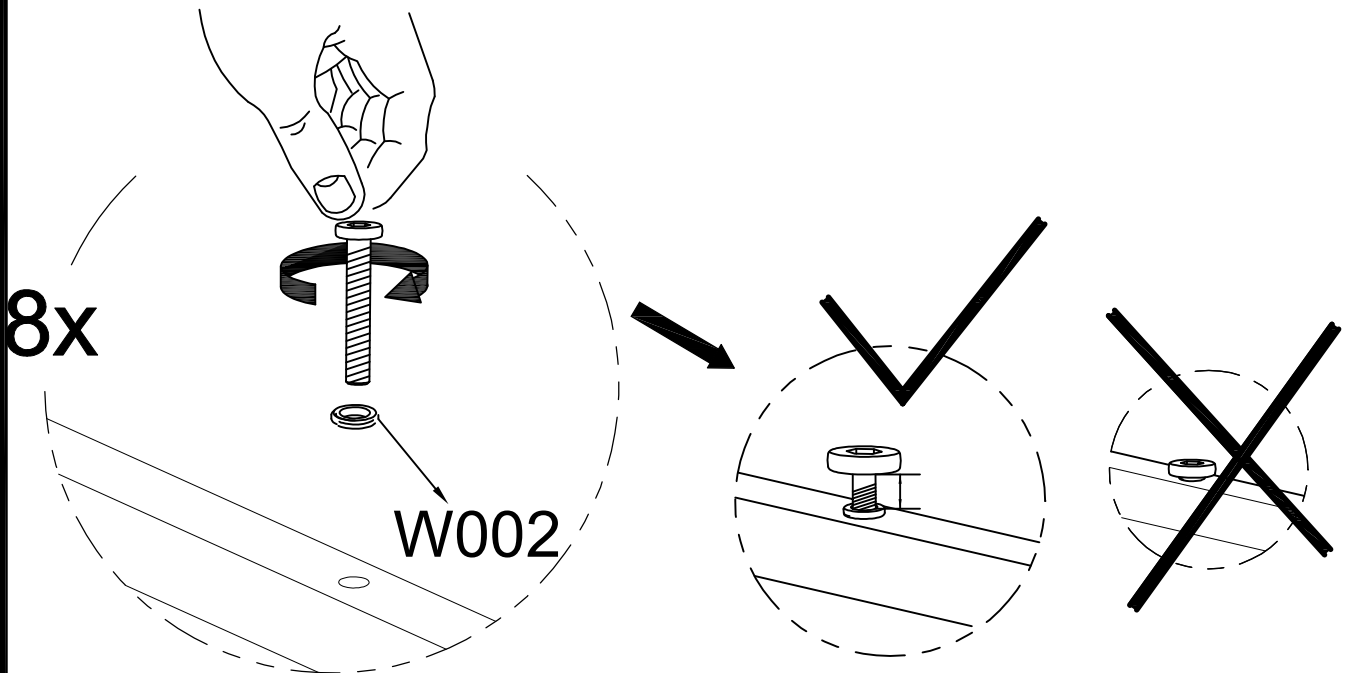

STEP 3

Do Not Tighten The Screws Completely!