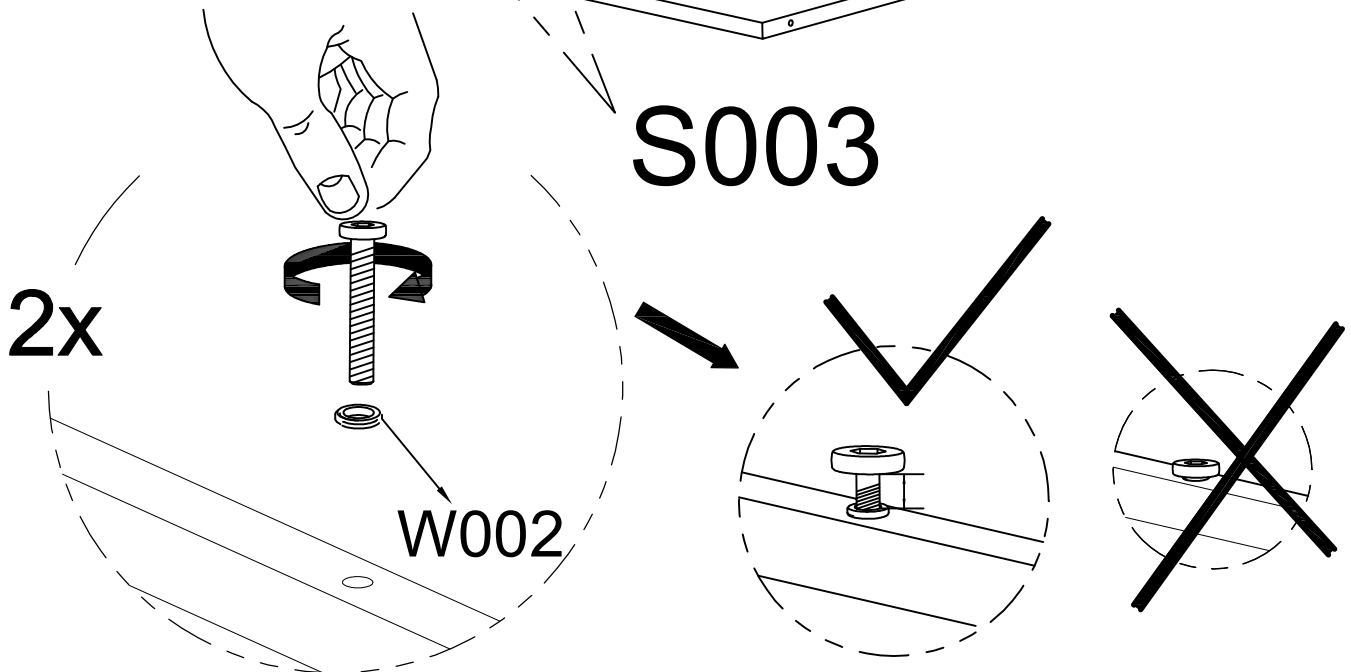

STEP 1

Do Not Tighten The Screws Completely!