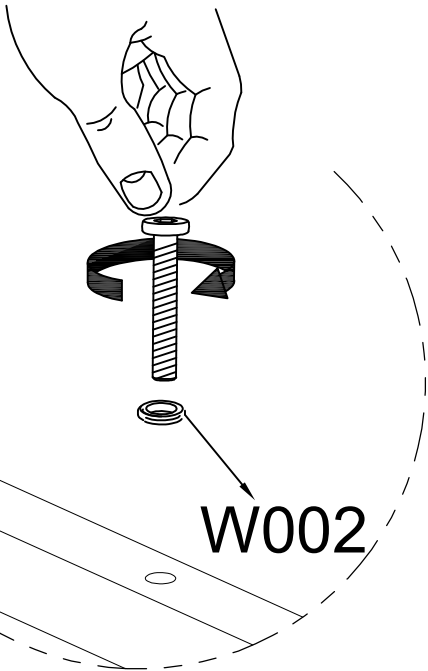

Please let us know how we are doing!

Problems?

We will fix it immediately.

Item no.	Reference Image	Description	Qty
A		Right Arm Rest	1
B		Seat Back	1
E		Seat Base	1
H		Side Panel	1
S003		M6x35 Hex Socket Head Screw	8
S004		M6x40 Hex Socket Head Screw	3
W002		Flat Washer	13
T001		S4 Allen Key	1
S001		M6x15 Socket Head Cap Screw	2
W001		Flat Washer	1

STEP 1

Do Not Tighten The Screws Completely!

STEP 2

S004

B S003

4x

W002

Do Not Tighten The Screws Completely!