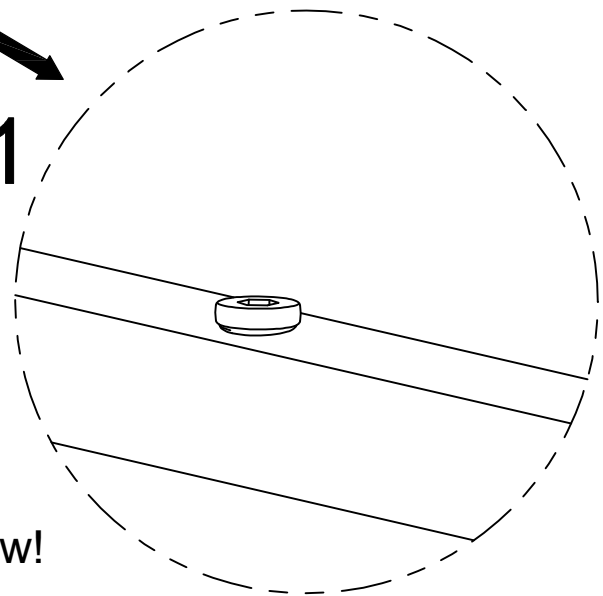

Do Not Tighten The Screws Completely!

STEP 5

13x

T001

Tighten The Screws Completely Now!

STEP 6

You might need plastic clips to connect each sofa after all assembling.

Coffee Table

Item no.	Reference Image	Description	Qty
J		Table Top	1
K		Side Panels	2
L		Front & Back Panel	2
M		Glass Top	1
S003		M6x35 Hex Socket Head Screw	12
W002		Flat Washer	12
T001		S4 Allen Key	1

STEP 1

Do Not Tighten The Screws Completely!