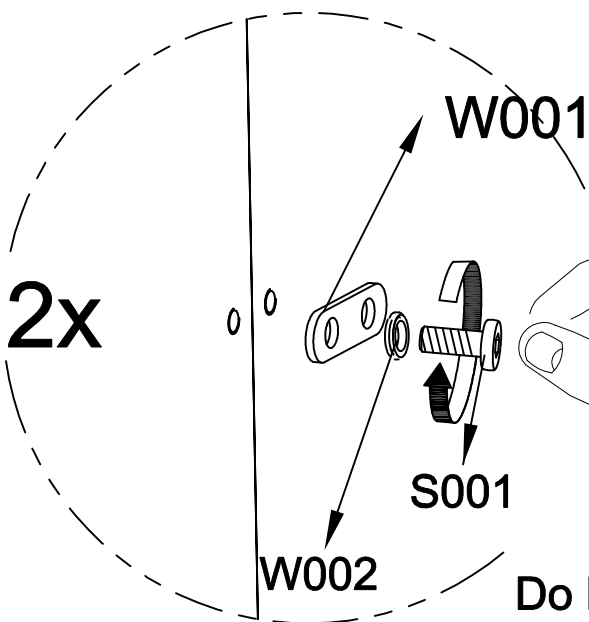

Item no.	Reference Image	Description	Qty
D		Left Arm Rest	1
C		Seat Back	1
N		Seat Base	1
H		Side Panel	1
S003		M6x35 Hex Socket Head Screw	8
S004		M6x40 Hex Socket Head Screw	3
W002		Flat Washer	13
T001		S4 Allen Key	1
S001		M6x15 Socket Head Cap Screw	2
W001		Flat Washer	1

STEP 1

Do Not Tighten The Screws Completely!

STEP 2

S004

S003

4x

W002

C

Do Not Tighten The Screws Completely!

STEP 3

Do Not Tighten The Screws Completely!

STEP 4

Do Not Tighten The Screws Completely!

STEP 5

13x

T001