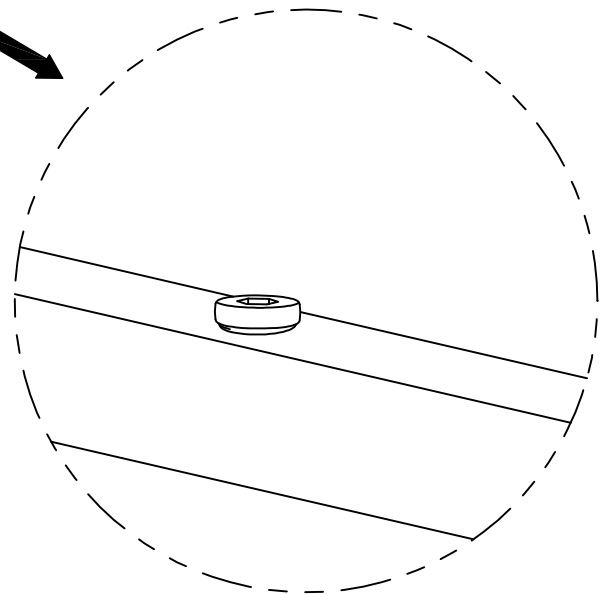

Item no.	Reference Image	Description	Qty
J		Table Top	1
K		Side Panels	2
L		Front & Back Panel	2
M		Glass Top	1
S003		M6x35 Hex Socket Head Screw	12
W002		Flat Washer	12
T001		S4 Allen Key	1

STEP 1

Do Not Tighten The Screws Completely!

STEP 2

S003

Do Not Tighten The Screws Completely!

STEP 3

Do Not Tighten The Screws Completely!

STEP 4

12x

T001