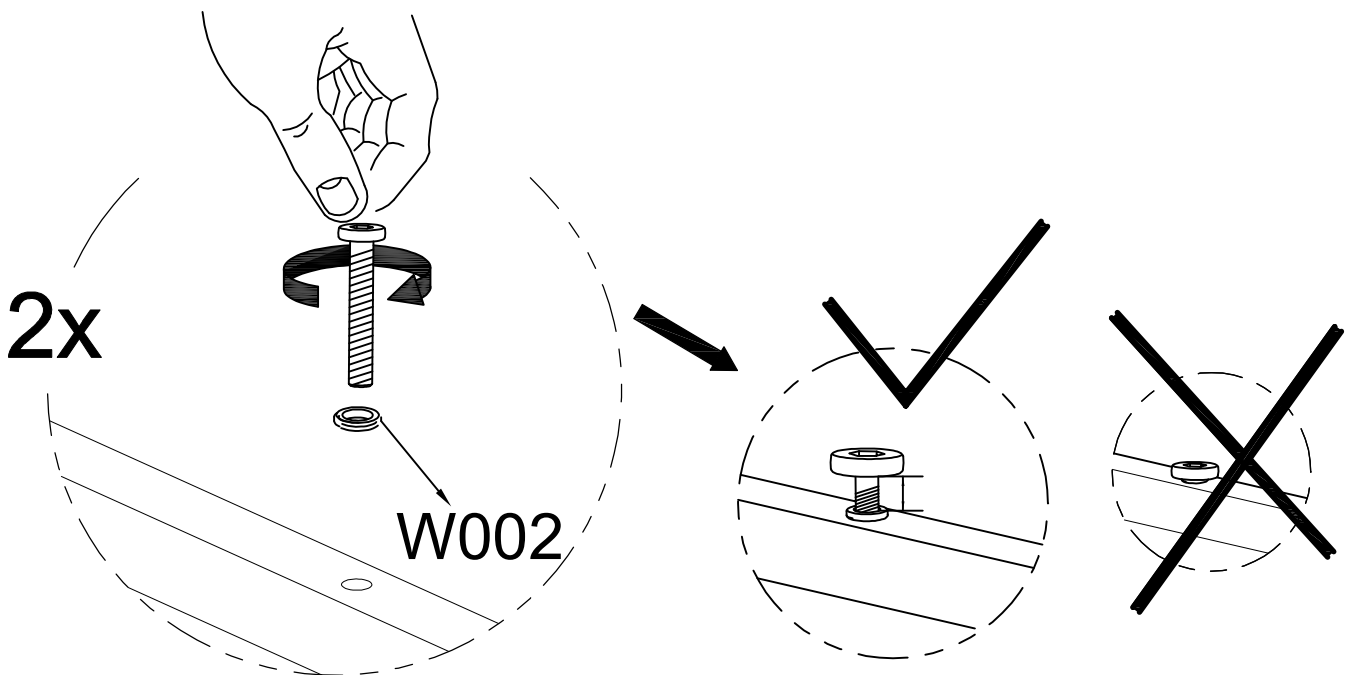

STEP 2

S003

Do Not Tighten The Screws Completely!