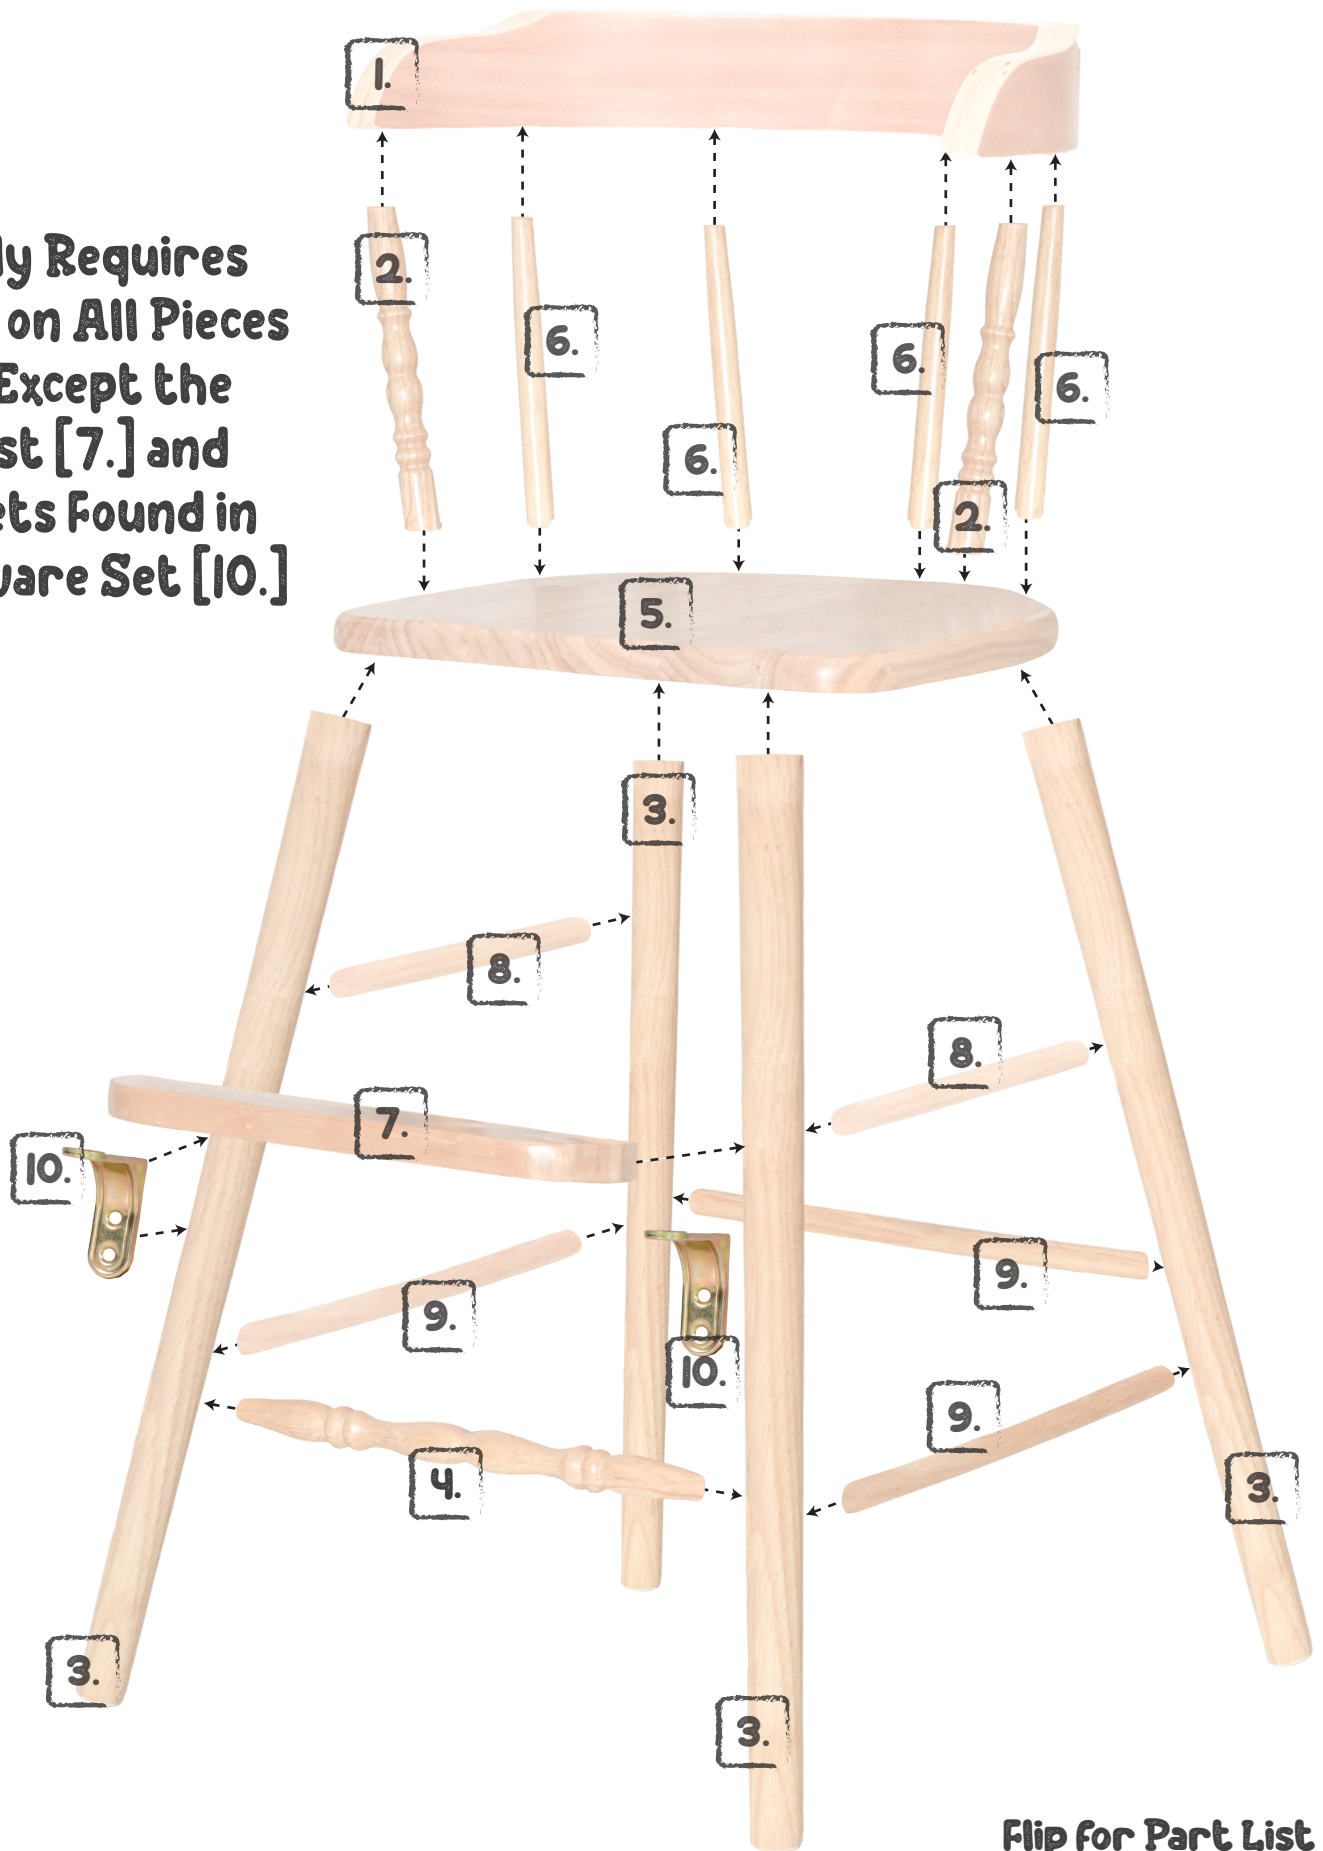

# DIY "You Finish" Assembly Guide

Assembly Requires Wood Glue on All Pieces to Hold, Except the Foot Rest [7.] and L-Brackets Found in the Hardware Set [10.]

# DIY "You Finish" Part List

1. Back Rest (1) ♦ 2. Decorative Brace Bars (2) ♦ 3. Front (2) & Back (2) Legs ♦ 4. Decorative Cross Bar (1) ♦ 5. Seat (1)  
 6. Brace Bars (4) ♦ 7. Foot Rest (1) ♦ 8. Short Cross Bar (2) ♦ 9. Long Cross Bar (3) ♦ 10. Hardware Set (1)