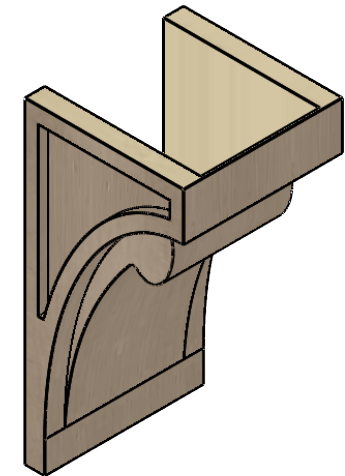

ITEM NUMBER: CORU08X08X16VIORCPR

8"W X 8"D X 16"H SERIES 2 WIDE VIOLA ROUGH CEDAR TIMBERTHANE FAUX WOOD CORBEL, PRIMED

SIDE PROFILE

FRONT PROFILE

ISOMETRIC

EKENA MILLWORK
2300 WEST MAIN ST.
CLARKSVILLE, TX 75426
TOLL FREE: 866-607-0453
WWW.EKENAMILLWORK.COM

NOTES

1. INSTALLATION TO BE COMPLETED IN ACCORDANCE WITH MANUFACTURER'S SPECIFICATIONS.
2. DRAWING MAY NOT BE TO SCALE
3. THIS DRAWING IS INTENDED FOR DESIGN AND PLANNING PURPOSES ONLY.
4. ALL INFORMATION CONTAINED HEREIN WAS CURRENT AT THE TIME OF DEVELOPMENT BUT MUST BE REVIEWED AND APPROVED BY THE PRODUCT MANUFACTURER TO BE CONSIDERED ACCURATE.
5. TIMBERTHANE ARCHITECTURAL PRODUCTS ARE MADE FROM HIGH DENSITY URETHANE AND COME FACTORY PRIMED