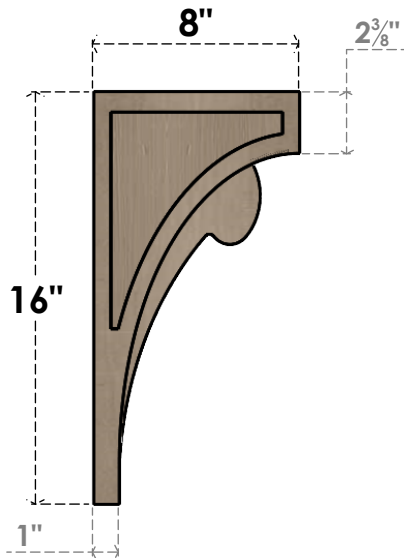

ITEM NUMBER: CORU08X08X16VIORCPR

8"W X 8"D X 16"H SERIES 2 WIDE VIOLA ROUGH CEDAR TIMBERTHANE FAUX WOOD CORBEL, PRIMED

SIDE PROFILE

FRONT PROFILE

ISOMETRIC

EKENA MILLWORK
2300 WEST MAIN ST.
CLARKSVILLE, TX 75426
TOLL FREE: 866-607-0453
WWW.EKENAMILLWORK.COM

NOTES

1. INSTALLATION TO BE COMPLETED IN ACCORDANCE WITH MANUFACTURER'S SPECIFICATIONS.
2. DRAWING MAY NOT BE TO SCALE
3. THIS DRAWING IS INTENDED FOR DESIGN AND PLANNING PURPOSES ONLY.
4. ALL INFORMATION CONTAINED HEREIN WAS CURRENT AT THE TIME OF DEVELOPMENT BUT MUST BE REVIEWED AND APPROVED BY THE PRODUCT MANUFACTURER TO BE CONSIDERED ACCURATE.
5. TIMBERTHANE ARCHITECTURAL PRODUCTS ARE MADE FROM HIGH DENSITY URETHANE AND COME FACTORY PRIMED