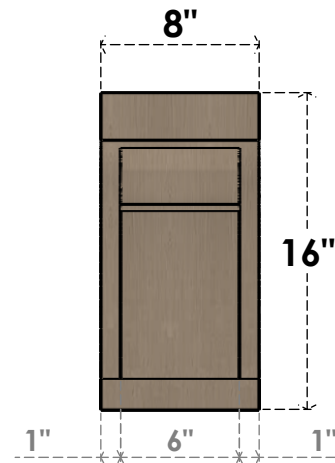

ITEM NUMBER: CORU08X08X16VIORCPR

8"W X 8"D X 16"H SERIES 2 WIDE VIOLA ROUGH CEDAR TIMBERTHANE FAUX WOOD CORBEL, PRIMED

SIDE PROFILE

FRONT PROFILE

ISOMETRIC

EKENA MILLWORK
2300 WEST MAIN ST.
CLARKSVILLE, TX 75426
TOLL FREE: 866-607-0453
WWW.EKENAMILLWORK.COM