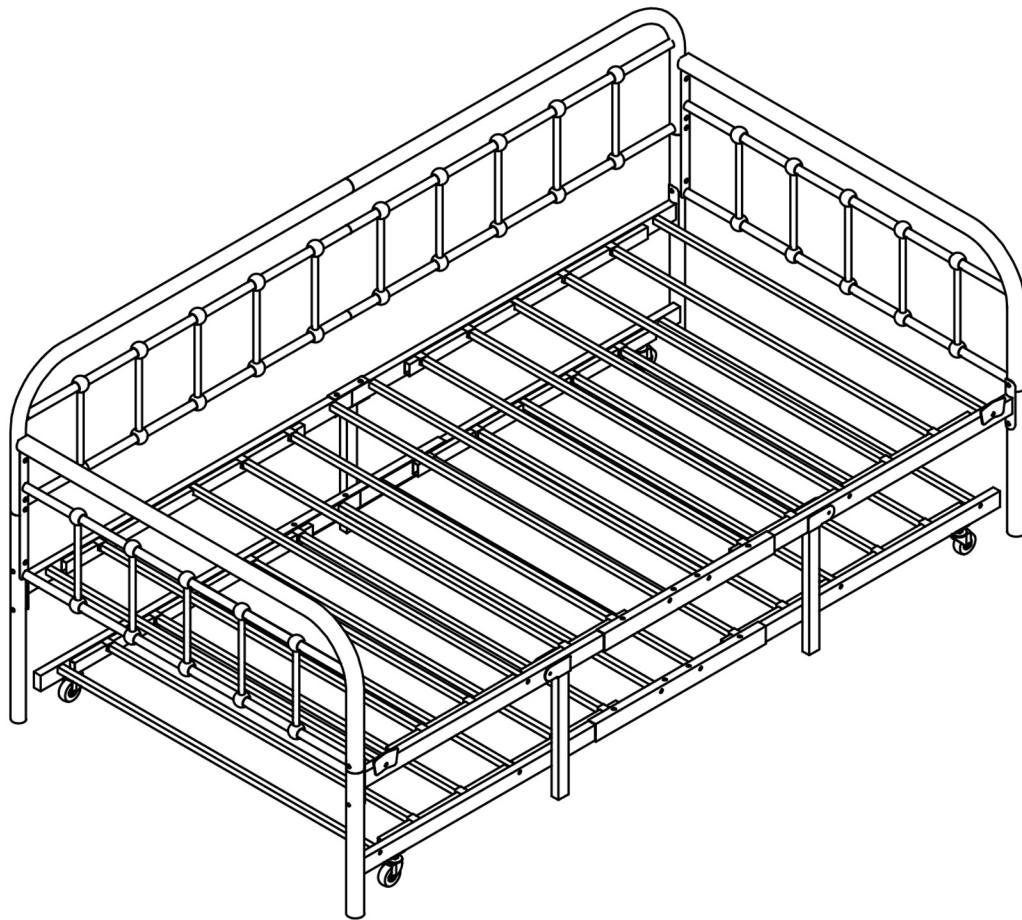

ASSEMBLY INSTRUCTION

WARRANTY:

We stand behind our products & service with confidence! If parts damaged or missing please feel free to contact us for a FREE REPLACEMENT.

We warranty this product to be free from defects in materials. This warranty covers one year from the date of original purchase.

NOTES:

- The item is only intended to be used indoors. The product must be assembled and used in accordance with the provisions of the manual.
- It is recommended that assembly is undertaken by about 2 adults. Please read assembly instructions before assembly and strictly adhere to each step outlined. Estimated assembly time is 30 minutes.

WARNING:

- **WARNING FOR YOUNG CHILDREN** - This product contains small components, please ensure that they are kept away from small children while assembling.