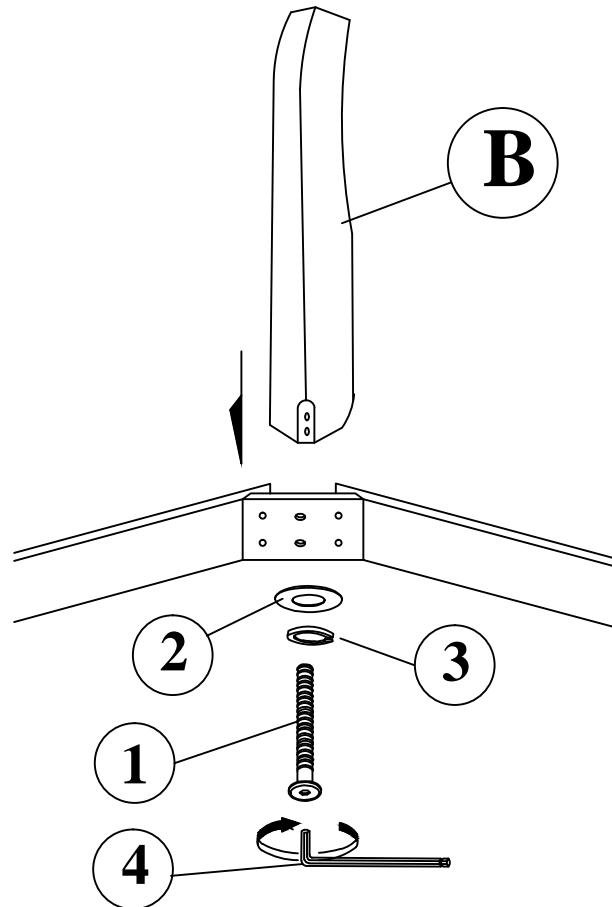

Model : B-8079

NO	PART LIST	QTY
A	 CUSHION SEAT	1 PC
B	 LEG	4 PCS

NO	HARDWARE LIST	QTY
1	 JCBC SCREW M6 x 60MM	8 PCS
2	 SPRING WASHER	8 PCS
3	 FLAT WASHER	8 PCS
4	 M4 ALLEN KEY	1 PC

STEP 1

STEP 2