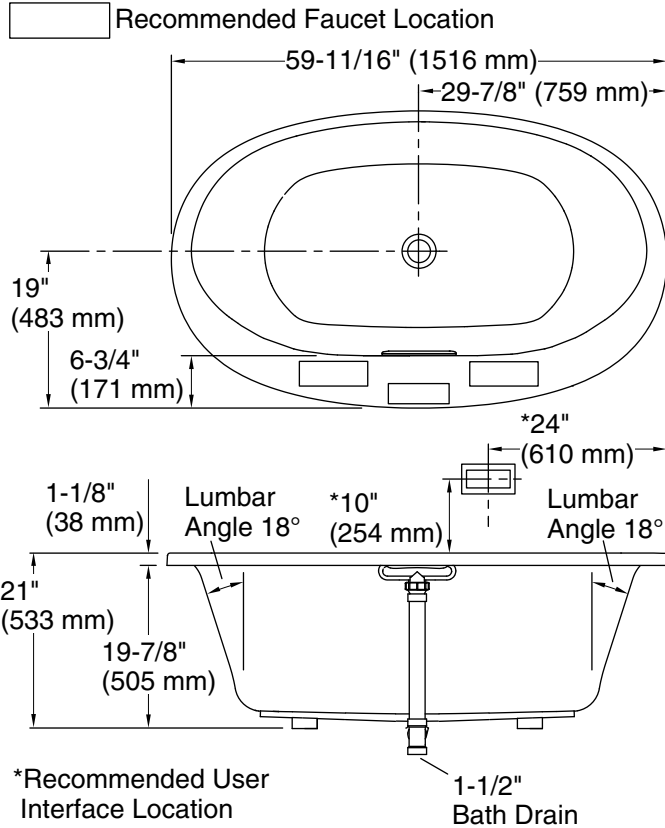

No change in measurements if connected with drain illustrated. (K-7272)

### Technical Information

All product dimensions are nominal.

Installation:	Drop-in, Under-mount
Drain location:	Center
Basin area, bottom:	43" x 25-5/8" (1093 mm x 651 mm)
Basin area, top:	55-9/16" x 28-3/8" (1411 mm x 720 mm)
Weight:	90 lbs (40.8 kg)
Minimum floor load:	49.2 lbs/ft <sup>2</sup> (240.2 kg/m <sup>2</sup> )
Water depth:	16-5/16" (415 mm)
Water capacity:	72.017 gal (272.6 L)
Template:	Drop-in, 1268438-7, required, included
Electrical component rating:	Amplifier: 120 V, 1.1 A, 50/60 Hz
Amplifier channels:	2 at 15 W per channel 2 at 30 W per channel
Bluetooth® range:	33 ft (0.8 m)