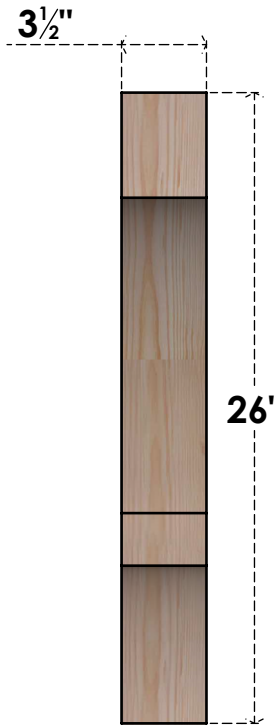

BRC04X20X26BOA00SDF

3 1/2"W X 20"D X 26"H BALBOA SMOOTH BRACE, DOUGLAS FIR

SIDE

FRONT

EKENA MILLWORK
 2300 WEST MAIN ST.
 CLARKSVILLE, TX 75426
 TOLL FREE: 866-607-0453
 WWW.EKENAMILLWORK.COM

NOTES

1. INSTALLATION TO BE COMPLETED IN ACCORDANCE WITH MANUFACTURER'S SPECIFICATIONS.
2. DRAWING MAY NOT BE TO SCALE
3. THIS DRAWING IS INTENDED FOR DESIGN AND PLANNING PURPOSES ONLY.
4. ALL INFORMATION CONTAINED HEREIN WAS CURRENT AT THE TIME OF DEVELOPMENT BUT MUST BE REVIEWED AND APPROVED BY THE PRODUCT MANUFACTURER TO BE CONSIDERED ACCURATE.
5. PRODUCTS ARE NOT KILN DRIED. THIS ITEM IS UNIQUE AND WILL CONTAIN THE NATURAL VARIATIONS THAT THE WOOD SPECIES OFFERS. THIS MAY RESULT IN VARIATIONS UP TO 1/4"