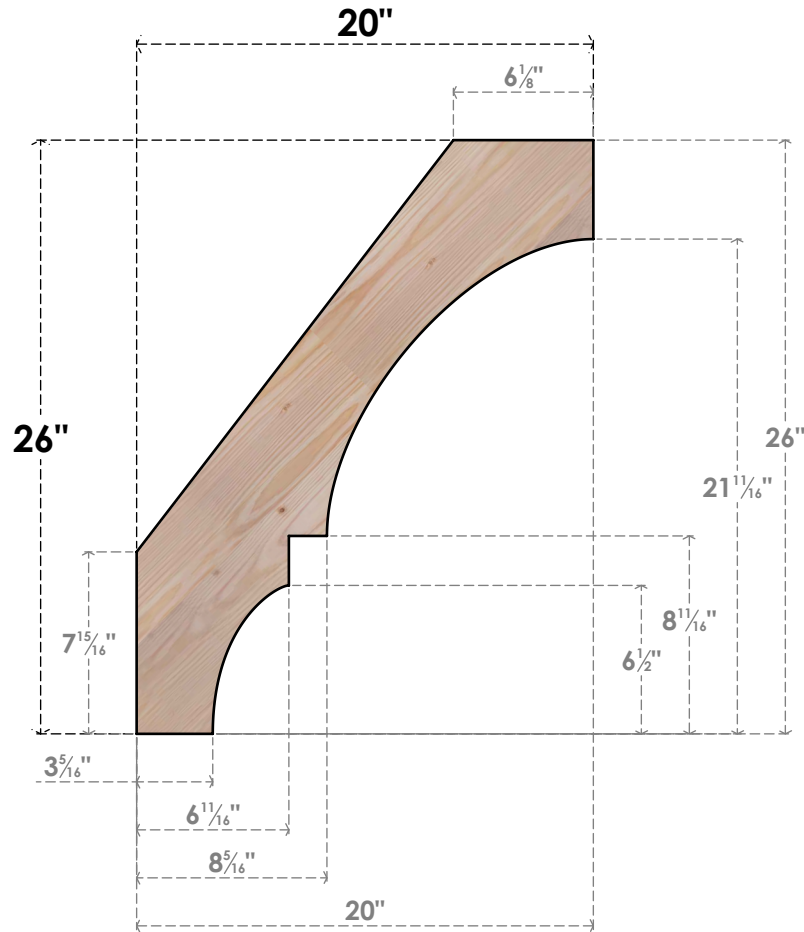

BRC04X20X26BOA00SDF

3 1/2"W X 20"D X 26"H BALBOA SMOOTH BRACE, DOUGLAS FIR

SIDE

FRONT

EKENA MILLWORK
 2300 WEST MAIN ST.
 CLARKSVILLE, TX 75426
 TOLL FREE: 866-607-0453
 WWW.EKENAMILLWORK.COM

NOTES

1. INSTALLATION TO BE COMPLETED IN ACCORDANCE WITH MANUFACTURER'S SPECIFICATIONS.
2. DRAWING MAY NOT BE TO SCALE
3. THIS DRAWING IS INTENDED FOR DESIGN AND PLANNING PURPOSES ONLY.
4. ALL INFORMATION CONTAINED HEREIN WAS CURRENT AT THE TIME OF DEVELOPMENT BUT MUST BE REVIEWED AND APPROVED BY THE PRODUCT MANUFACTURER TO BE CONSIDERED ACCURATE.
5. PRODUCTS ARE NOT KILN DRIED. THIS ITEM IS UNIQUE AND WILL CONTAIN THE NATURAL VARIATIONS THAT THE WOOD SPECIES OFFERS. THIS MAY RESULT IN VARIATIONS UP TO 1/4"