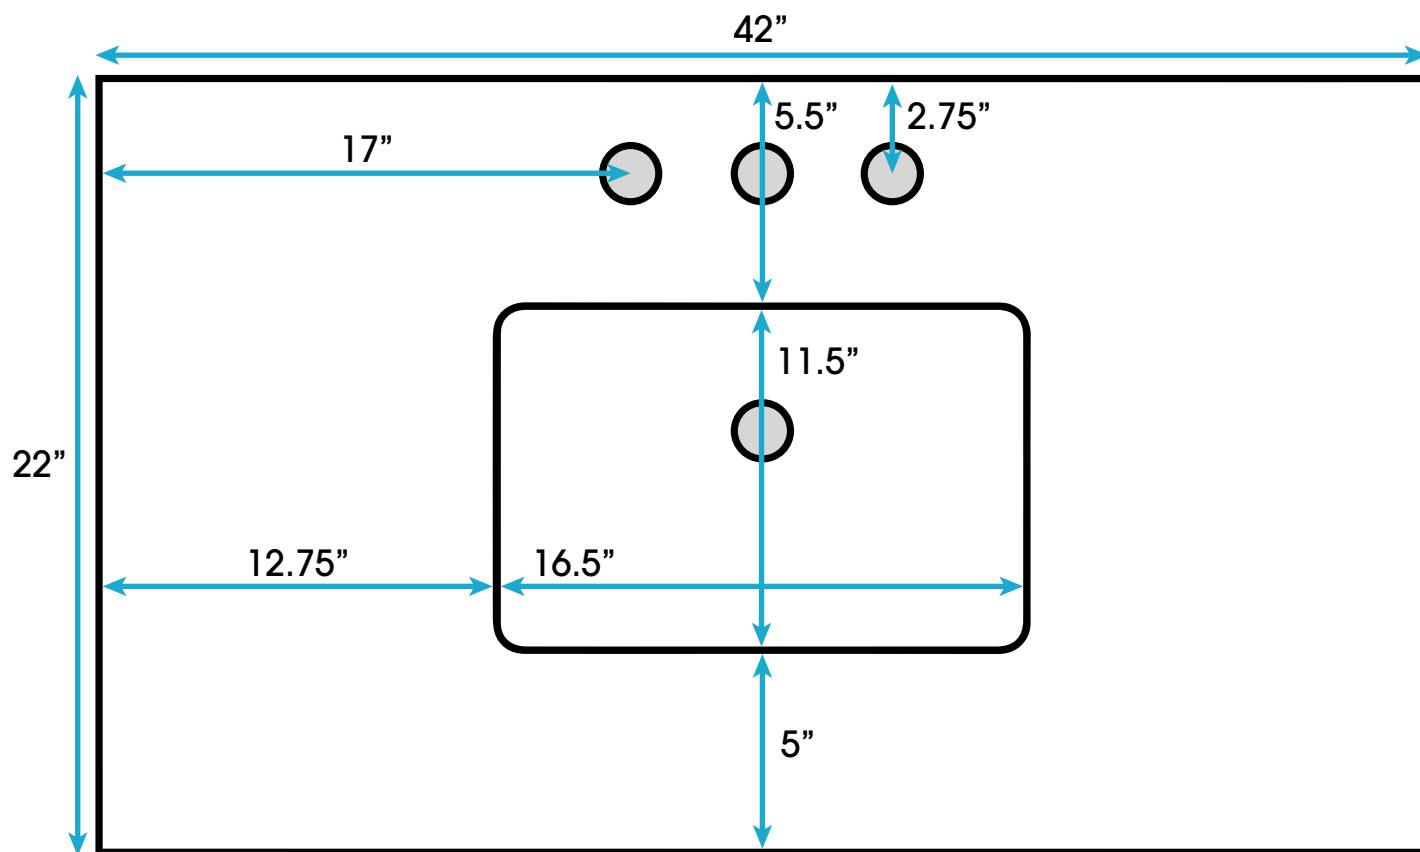

Mia 42-inch Bath Vanity (Top View)

**All measurements are approximate and rounded to the nearest quarter inch
Please allow for a slight margin of error**