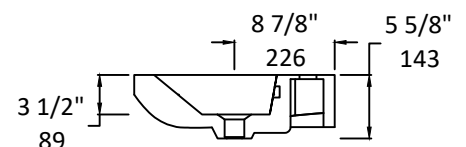

Specifications:

Installation:	Wall-mount
Exterior Dimensions:	23 5/8" w x 17 3/4" d x 5 5/8" h
Material:	Porcelain
Weight:	36 lbs
Overflow:	Yes
Finishes:	001 - White
Faucet Holes:	00 - no hole 01 - one hole
Faucet Hole Size:	Ø 1 3/8"
Drain Hole Size:	Ø 1 3/4"

Recommended Items:

- Drain with overflow
 - 7100-17
 - 7100-13OF
 - 7100-16OF

LACAVA reserves the right to revise any dimension or information on this sheet without notice. Dimensions are nominal and may vary within an industry accepted tolerance of 1/4". Drawings provided herein are meant to give the user an idea of the product and are not made to scale.