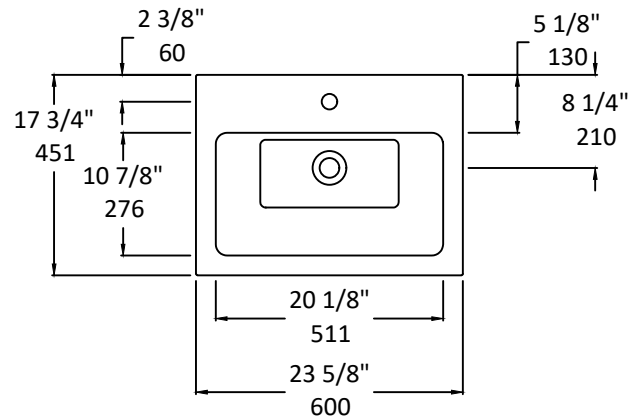

Specifications:

Installation:	Wall-mount
Exterior Dimensions:	23 5/8" w x 17 3/4" d x 5 5/8" h
Material:	Porcelain
Weight:	36 lbs
Overflow:	Yes
Finishes:	001 - White
Faucet Holes:	00 - no hole 01 - one hole
Faucet Hole Size:	Ø 1 3/8"
Drain Hole Size:	Ø 1 3/4"

Recommended Items:

- Drain with overflow
 - 7100-17
 - 7100-13OF
 - 7100-16OF

LACAVA reserves the right to revise any dimension or information on this sheet without notice. Dimensions are nominal and may vary within an industry accepted tolerance of 1/4". Drawings provided herein are meant to give the user an idea of the product and are not made to scale.