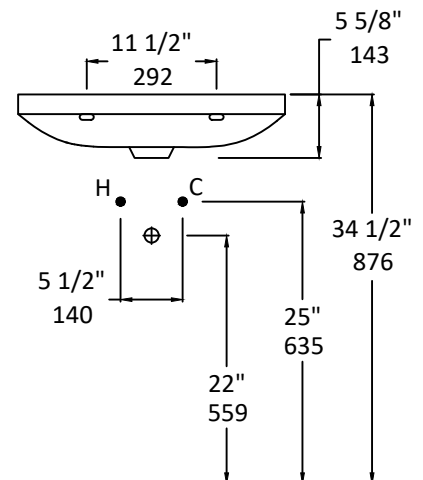

Specifications:

Installation:	Wall-mount
Exterior Dimensions:	23 5/8" w x 17 3/4" d x 5 5/8" h
Material:	Porcelain
Weight:	36 lbs
Overflow:	Yes
Finishes:	001 - White
Faucet Holes:	00 - no hole 01 - one hole
Faucet Hole Size:	Ø 1 3/8"
Drain Hole Size:	Ø 1 3/4"

Recommended Items:

- Drain with overflow
 - 7100-17
 - 7100-13OF
 - 7100-16OF

LACAVA reserves the right to revise any dimension or information on this sheet without notice. Dimensions are nominal and may vary within an industry accepted tolerance of 1/4". Drawings provided herein are meant to give the user an idea of the product and are not made to scale.