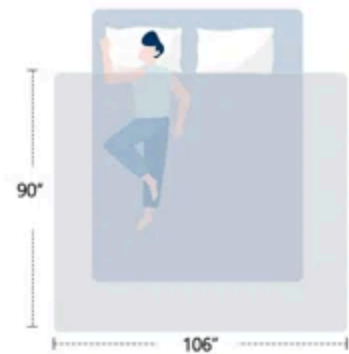

SIZE GUIDE

*Choose the comforter based on mattress height.
*For a better drape, consider choosing a larger size.

Twin(68"*90")

Queen(90"*90")

King(106"*90")