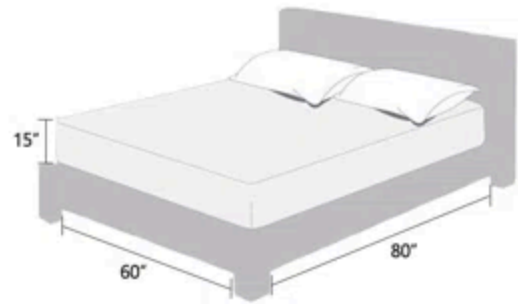

SIZE GUIDE

*Choose the comforter based on mattress height.
*For a better drape, consider choosing a larger size.

Twin(68"*90")

Queen(90"*90")

King(106"*90")