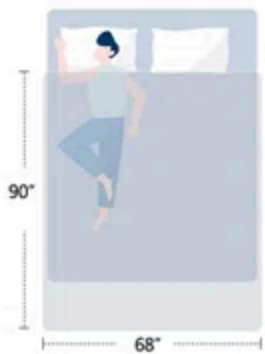

SIZE GUIDE

*Choose the comforter based on mattress height.
*For a better drape, consider choosing a larger size.

Twin(68"*90")

Queen(90"*90")

King(106"*90")