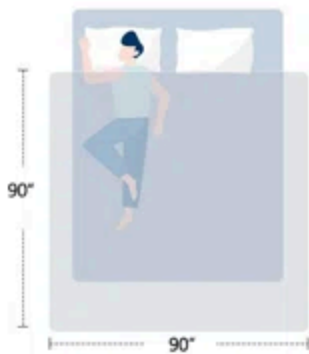

SIZE GUIDE

*Choose the comforter based on mattress height.
*For a better drape, consider choosing a larger size.

Twin(68"*90")

Queen(90"*90")

King(106"*90")