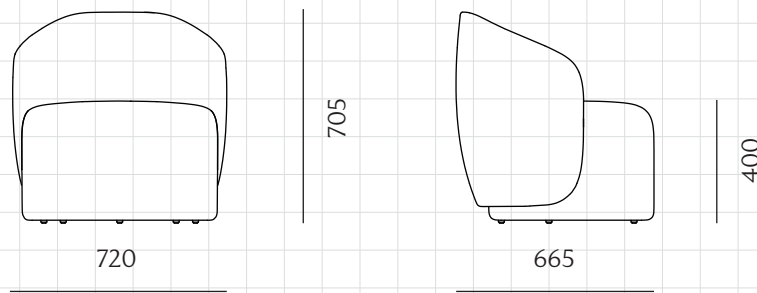

Taylor One-Seater Small

CODE
DIMENSIONS

TA-S410-S
W720 x D665 x H705mm
Seating height: 400mm

NET WEIGHT
ENVIRONMENT
MATERIALS

18.0 kg
Indoor
Solid wood plywood frame, upholstery
*Please refer to website or contact your local representative for complete material swatches.

SHIPPING

Package	Assembled		
Package Qty	1 pcs/box		
Packaging	Measurement (mm)	Volume (cbm)	Gross Weight (kg)
FCL	W785 x D730 x H805	0.46	24.10
LCL/AIR	W805 x D750 x H900	0.54	31.12