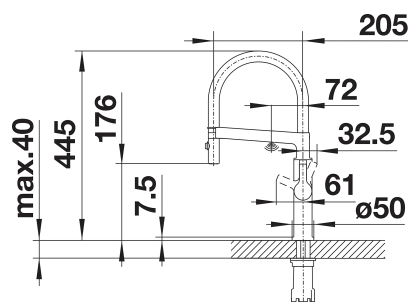

Faucet Specifications

Color	SKU
PVD Steel	401993

Product Features

- Pull-down, magnetized handspray with dual selectable spray patterns
- 360° swivel provides extended range
- Flexible spring allows easy range of motion
- Electronic sensor technology with start-stop interface
- Ceramic disc cartridge
- 1.5 GPM (Gallons Per Minute) flow rate

Codes & Standards

ASME A112.18.1/CSA B125.1, NSF/ANSI/CAN 61, NSF/ANSI 372 listed, AB 1953, AB 100, CalGreen, George SB 370

Optional Accessories

SOLENTA AC Adapter	406595

SOLENTA SENSO PVD

Warranty

BLANCO offers a limited lifetime warranty on all sinks and faucets, as well as a one-year warranty on all custom accessories.

Code/Standards Compliance

BLANCO sinks and faucets are third-party tested and certified to standards and listed by applicable certification bodies. For more information on individual product listings, contact our office or listing organization.

View our how-to videos to learn more about installing and caring for BLANCO products:
<https://www.blanco.com/us-en/service/how-to-videos/how-to-videos-for-sinks/>

Questions? Contact us today

BLANCO America, Inc.
110 Mount Holly By-Pass
Lumberton, NJ 08048

Phone & Fax
Phone: 888-668-6201
Fax: 609-668-6211

While BLANCO endeavors to provide accurate information, all dimensions are nominal, cannot be guaranteed, and are subject to change or cancellation. BLANCO assumes no responsibility for use of superseded or voided specifications.