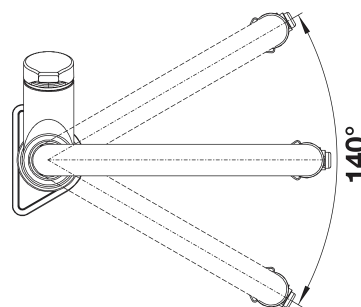

Faucet Specifications

Color	SKU
PVD Steel	401993

Product Features

- Pull-down, magnetized handspray with dual selectable spray patterns
- 360° swivel provides extended range
- Flexible spring allows easy range of motion
- Electronic sensor technology with start-stop interface
- Ceramic disc cartridge
- 1.5 GPM (Gallons Per Minute) flow rate

Codes & Standards

ASME A112.18.1/CSA B125.1, NSF/ANSI/CAN 61, NSF/ANSI 372 listed, AB 1953, AB 100, CalGreen, George SB 370

Optional Accessories

SOLENTA AC Adapter	406595

SOLENTA SENSO PVD

Warranty

BLANCO offers a limited lifetime warranty on all sinks and faucets, as well as a one-year warranty on all custom accessories.

Code/Standards Compliance

BLANCO sinks and faucets are third-party tested and certified to standards and listed by applicable certification bodies. For more information on individual product listings, contact our office or listing organization.

View our how-to videos to learn more about installing and caring for BLANCO products:
<https://www.blanco.com/us-en/service/how-to-videos/how-to-videos-for-sinks/>

Questions? Contact us today

BLANCO America, Inc.
110 Mount Holly By-Pass
Lumberton, NJ 08048

Phone & Fax
Phone: 888-668-6201
Fax: 609-668-6211

While BLANCO endeavors to provide accurate information, all dimensions are nominal, cannot be guaranteed, and are subject to change or cancellation. BLANCO assumes no responsibility for use of superseded or voided specifications.