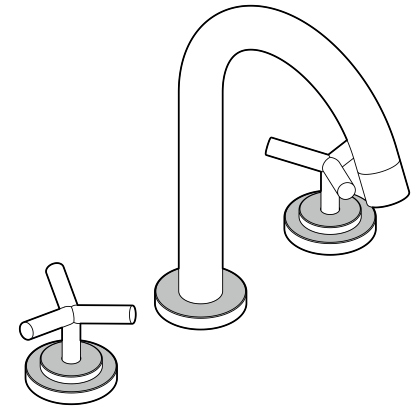

**VIGO Jewel Two Handle Widespread Bathroom Faucet  
VG01308**

**PRODUCT FEATURES**

- Two widespread handles effortlessly control the water pressure and temperature
- Eco-friendly 1.2 GPM flow rate
- Designed in NYC
- Solid brass construction
- FinishPlated™ ensures that the hardware finish is consistent throughout the entire sink faucet
- EternalSeal™ is an expertly tested ceramic cartridge that prevents leaks and dripping
- Power Meets Tranquility with an Eco-Friendly Flow
- Easy-to-Clean Nozzle Resists Mineral Buildup
- Features a quality assured Limited Lifetime Warranty
- Thoughtfully Engineered for a Reliable Flow
- Versatile Designs for Any Aesthetic
- All parts & hardware are included
- EZInstall™ makes installation quick and easy without the use of putty

**WATER CONSERVATION**

Promoting a sustainable lifestyle, the 1.2 GPM faucet spout conserves water without sacrificing performance.

**AVAILABLE FINISHES**

Color**	Code	Description
	CH	Chrome
	BN	Brushed Nickel
	MB	Matte Black
	MG	Matte Brushed Gold

# VIGO Jewel Two Handle Widespread Bathroom Faucet

## VG01308

FRONT VIEW

SIDE VIEW

TOP VIEW

DIMENSIONS			
Faucet height	8 7/8" (225mm)	Diameter Opening	Standard 1 3/8" diameter opening is required
Spout reach	5 3/8" (135mm)	Water supply connection	Standard US plumbing 3/8" connections
Spout height	5 3/8" (138mm)	Installation compatibility	3-hole
Hole Diameter	Ø1 3/8" (35mm)		
Flow rate	1.2 gal/min		
Faucet body	Brass		