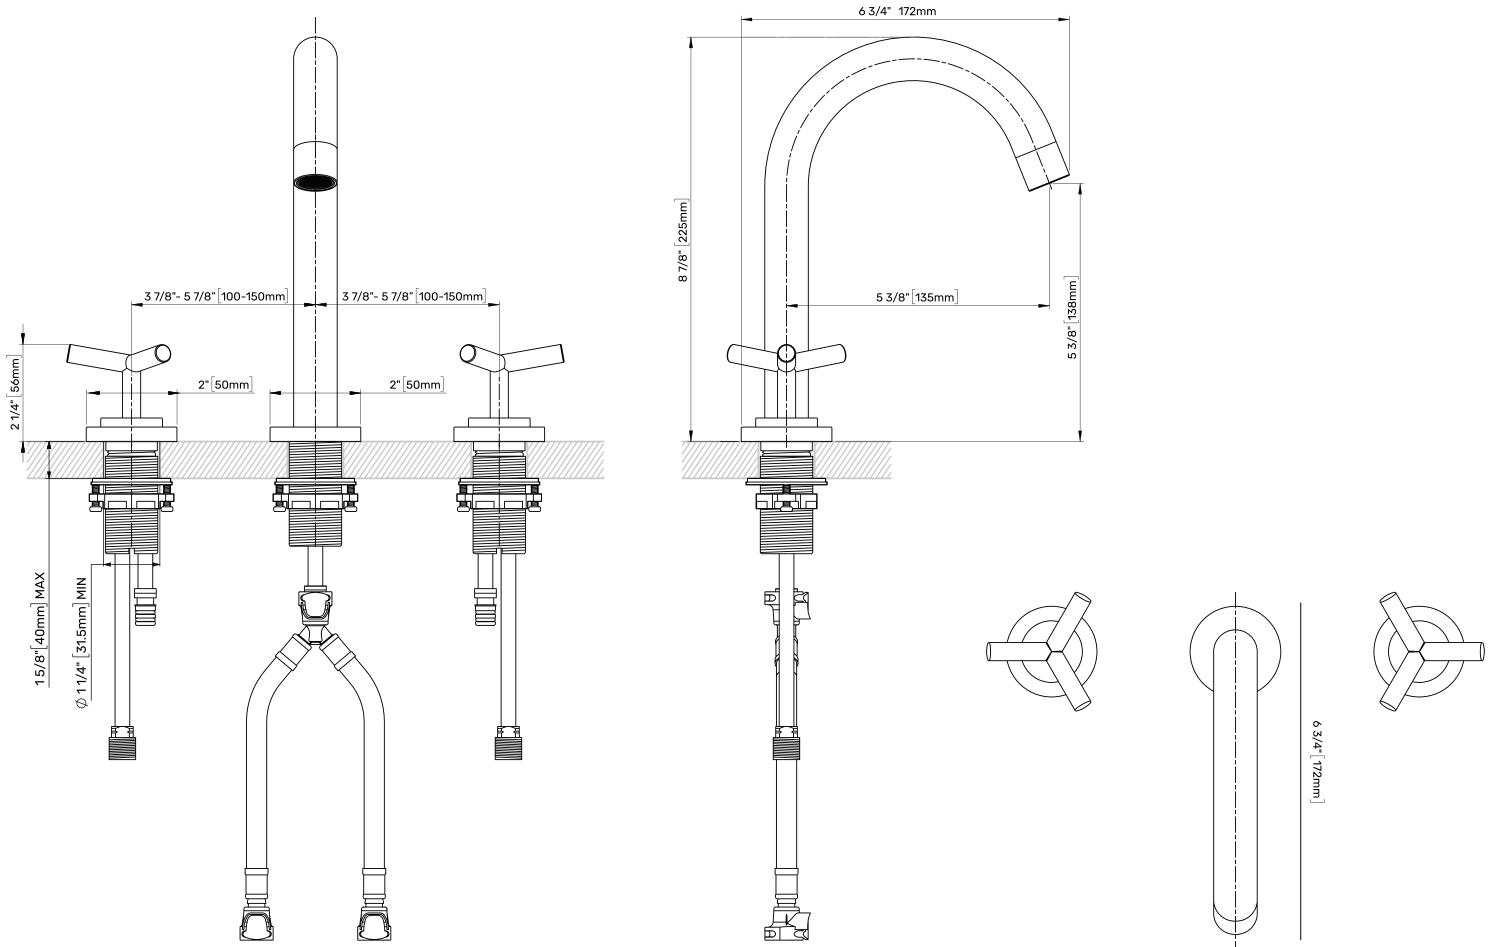

**VIGO Jewel Two Handle Widespread Bathroom Faucet  
VG01308**

**PRODUCT FEATURES**

- Two widespread handles effortlessly control the water pressure and temperature
- Eco-friendly 1.2 GPM flow rate
- Designed in NYC
- Solid brass construction
- FinishPlated™ ensures that the hardware finish is consistent throughout the entire sink faucet
- EternalSeal™ is an expertly tested ceramic cartridge that prevents leaks and dripping
- Power Meets Tranquility with an Eco-Friendly Flow
- Easy-to-Clean Nozzle Resists Mineral Buildup
- Features a quality assured Limited Lifetime Warranty
- Thoughtfully Engineered for a Reliable Flow
- Versatile Designs for Any Aesthetic
- All parts & hardware are included
- EZInstall™ makes installation quick and easy without the use of putty

**WATER CONSERVATION**

Promoting a sustainable lifestyle, the 1.2 GPM faucet spout conserves water without sacrificing performance.

**AVAILABLE FINISHES**

Color**	Code	Description
	CH	Chrome
	BN	Brushed Nickel
	MB	Matte Black
	MG	Matte Brushed Gold

## VG01308

FRONT VIEW

SIDE VIEW

TOP VIEW

DIMENSIONS			
Faucet height	8 7/8" (225mm)	Diameter Opening	Standard 1 3/8" diameter opening is required
Spout reach	5 3/8" (135mm)	Water supply connection	Standard US plumbing 3/8" connections
Spout height	5 3/8" (138mm)	Installation compatibility	3-hole
Hole Diameter	Ø1 3/8" (35mm)		
Flow rate	1.2 gal/min		
Faucet body	Brass		