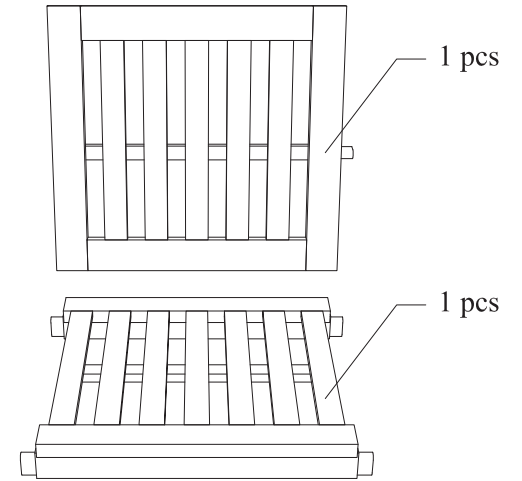

### Hardware

M 8 X 6cm = 8 pcs

Flat Washer M 8 = 8 pcs

Open Wrench M5 = 1 pcs

1

2

### Hardware

M 6 X 4cm = 2 pcs

M 6 X 7cm = 6 pcs

Allen Wrench M4= 1 pcs

3

2

1

## Hardware

M 6 X 5cm = 1 pcs

M 6 X 7cm = 6 pcs

Allen Wrench M4= 1 pcs

3