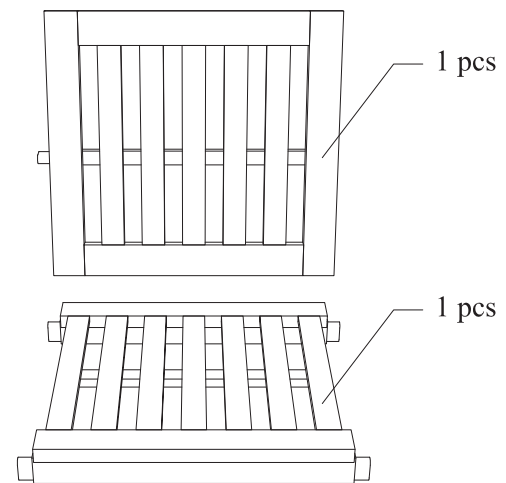

5 PIECE OUTDOOR PATIO TEAK SET

2

1

Hardware

M 6 X 5cm = 1 pcs

M 6 X 7cm = 6 pcs

Allen Wrench M4= 1 pcs

3