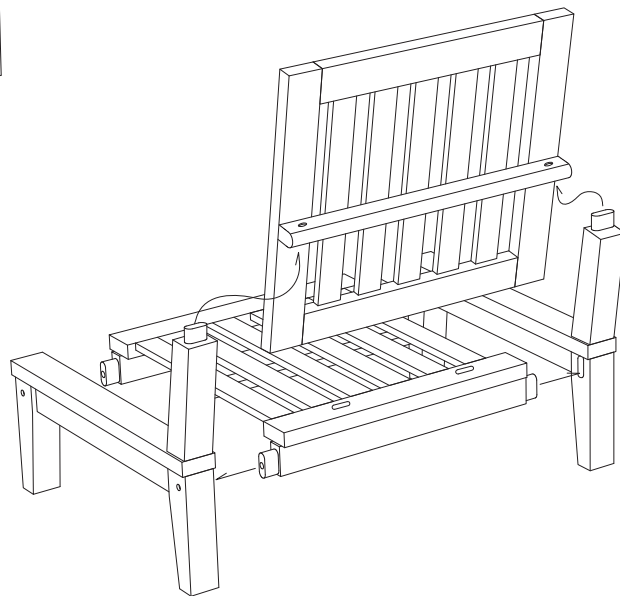

### Hardware

M 8 X 6cm = 8 pcs

Flat Washer M 8 = 8 pcs

Open Wrench M5 = 1 pcs

1

2