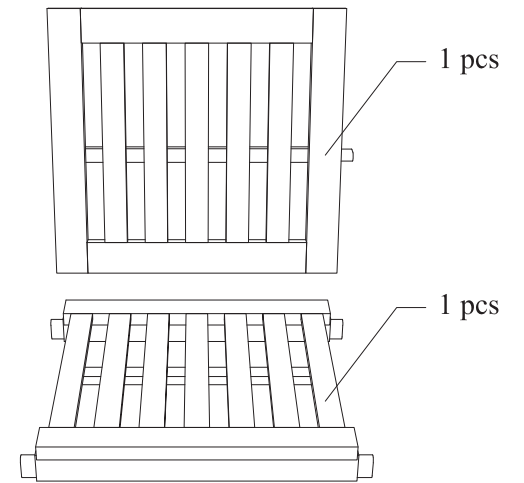

## Hardware

M 6 X 5cm = 1 pcs

M 6 X 7cm = 6 pcs

Allen Wrench M4= 1 pcs

3

### Hardware

M 8 X 6cm = 8 pcs

Flat Washer M 8 = 8 pcs

Open Wrench M5 = 1 pcs

1

2

### Hardware

M 6 X 4cm = 2 pcs

M 6 X 7cm = 6 pcs

Allen Wrench M4= 1 pcs

3

2

1