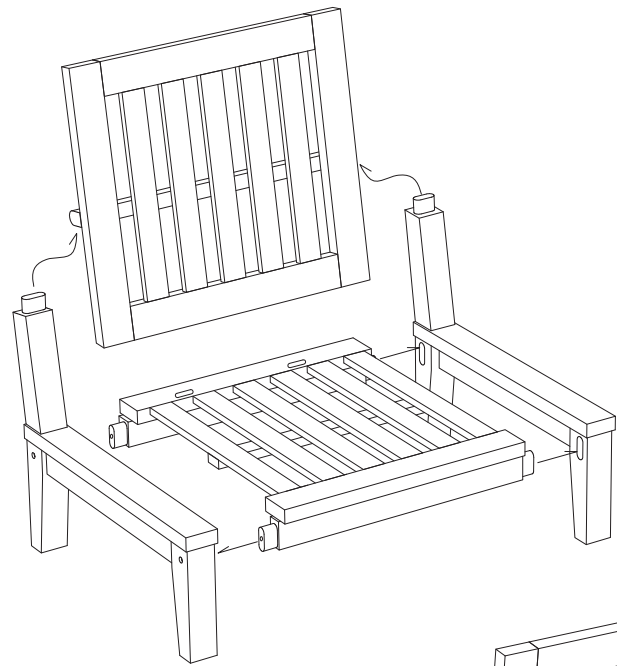

### Hardware

M 8 X 6cm = 8 pcs

Flat Washer M 8 = 8 pcs

Open Wrench M5 = 1 pcs

1

2