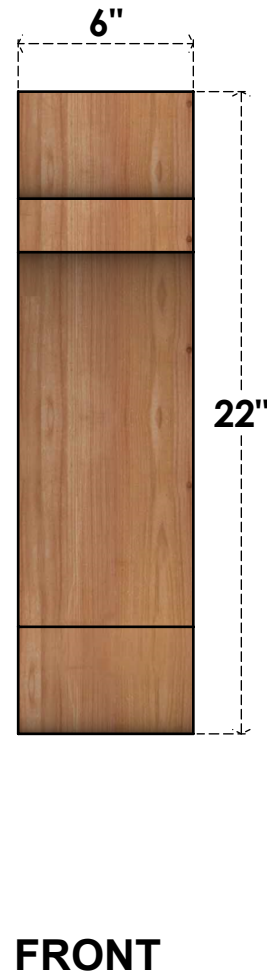

BRC06X10X22OLY00RWR

6"W X 10"D X 22"H OLYMPIC ROUGH SAWN BRACE, WESTERN RED CEDAR

EKENA MILLWORK
 2300 WEST MAIN ST.
 CLARKSVILLE, TX 75426
 TOLL FREE: 866-607-0453
 WWW.EKENAMILLWORK.COM

NOTES

1. INSTALLATION TO BE COMPLETED IN ACCORDANCE WITH MANUFACTURER'S SPECIFICATIONS.
2. DRAWING MAY NOT BE TO SCALE
3. THIS DRAWING IS INTENDED FOR DESIGN AND PLANNING PURPOSES ONLY.
4. ALL INFORMATION CONTAINED HEREIN WAS CURRENT AT THE TIME OF DEVELOPMENT BUT MUST BE REVIEWED AND APPROVED BY THE PRODUCT MANUFACTURER TO BE CONSIDERED ACCURATE.
5. PRODUCTS ARE NOT KILN DRIED. THIS ITEM IS UNIQUE AND WILL CONTAIN THE NATURAL VARIATIONS THAT THE WOOD SPECIES OFFERS. THIS MAY RESULT IN VARIATIONS UP TO 1/4"