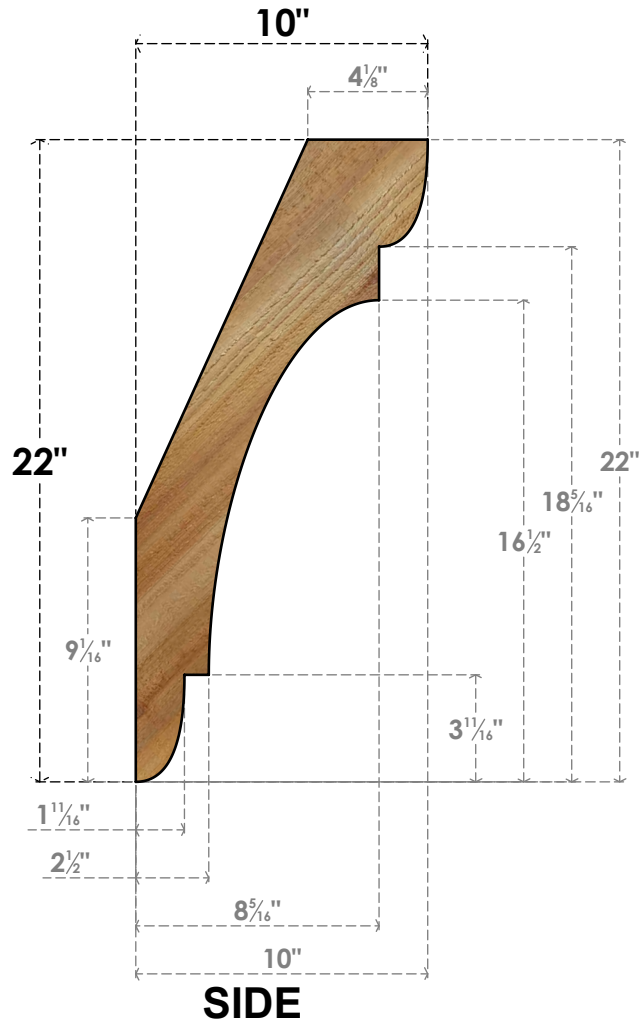

BRC06X10X22OLY00RWR

6"W X 10"D X 22"H OLYMPIC ROUGH SAWN BRACE, WESTERN RED CEDAR

EKENA MILLWORK
 2300 WEST MAIN ST.
 CLARKSVILLE, TX 75426
 TOLL FREE: 866-607-0453
 WWW.EKENAMILLWORK.COM

NOTES

1. INSTALLATION TO BE COMPLETED IN ACCORDANCE WITH MANUFACTURER'S SPECIFICATIONS.
2. DRAWING MAY NOT BE TO SCALE
3. THIS DRAWING IS INTENDED FOR DESIGN AND PLANNING PURPOSES ONLY.
4. ALL INFORMATION CONTAINED HEREIN WAS CURRENT AT THE TIME OF DEVELOPMENT BUT MUST BE REVIEWED AND APPROVED BY THE PRODUCT MANUFACTURER TO BE CONSIDERED ACCURATE.
5. PRODUCTS ARE NOT KILN DRIED. THIS ITEM IS UNIQUE AND WILL CONTAIN THE NATURAL VARIATIONS THAT THE WOOD SPECIES OFFERS. THIS MAY RESULT IN VARIATIONS UP TO 1/4"