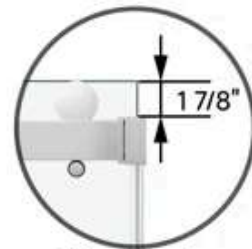

Width	48" / 54" / 60" / 66" / 72" / 76" / 78"
Height	60" / 66" / 72" / 76" / 79"

Cozy

**Glass Top to
Wall Mount Height**

**Minimum
Threshold Depth**

Width Adjustment

5" total range
(-4" / +1" from nominal)