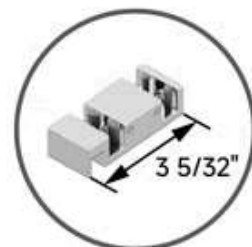

Width	48" / 54" / 60" / 66" / 72" / 76" / 78"
Height	60" / 66" / 72" / 76" / 79"

Cozy

**Glass Top to
Wall Mount Height**

**Minimum
Threshold Depth**

Width Adjustment

5" total range
(-4" / +1" from nominal)