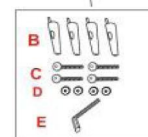

ASSEMBLY INSTRUCTION

ITEM NO.:NC1125

A:Sofa body 1pc

B:Legs 4PCS

C:Bolt 4PCS

D:Washer 4PCS

E:Allen Key
1PC

Bx4,Cx4,Dx4,Ex1
Packed In The Bottom

A

STEP 1

STEP 2