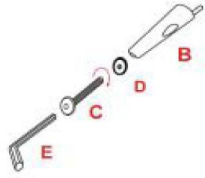

ASSEMBLY INSTRUCTION

ITEM NO.:NC1125

A:Sofa body 1pc

B:Legs 4PCS

C:Bolt 4PCS

D:Washer 4PCS

E:Allen Key
1PC

Bx4,Cx4,Dx4,Ex1
Packed In The Bottom

A

STEP 1

STEP 2