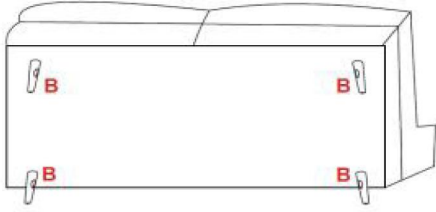

ASSEMBLY INSTRUCTION

ITEM NO.:NC1125

A:Sofa body 1pc

B:Legs 4PCS

C:Bolt 4PCS

D:Washer 4PCS

E:Allen Key
1PC

Bx4,Cx4,Dx4,Ex1
Packed In The Bottom

A

STEP 1

STEP 2