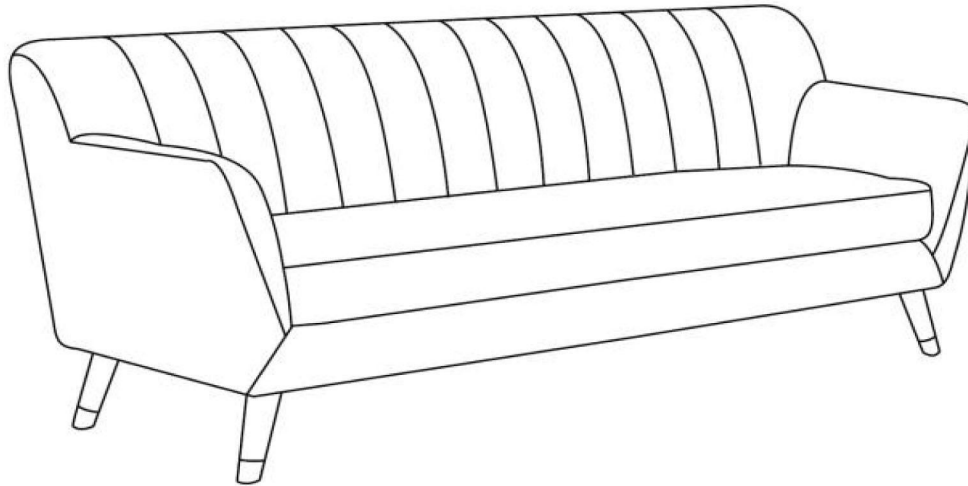

ASSEMBLY INSTRUCTION

ITEM NO.:NC1125

A:Sofa body 1pc

B:Legs 4PCS

C:Bolt 4PCS

D:Washer 4PCS

E:Allen Key
1PC

Bx4,Cx4,Dx4,Ex1
Packed In The Bottom

A

STEP 1

STEP 2