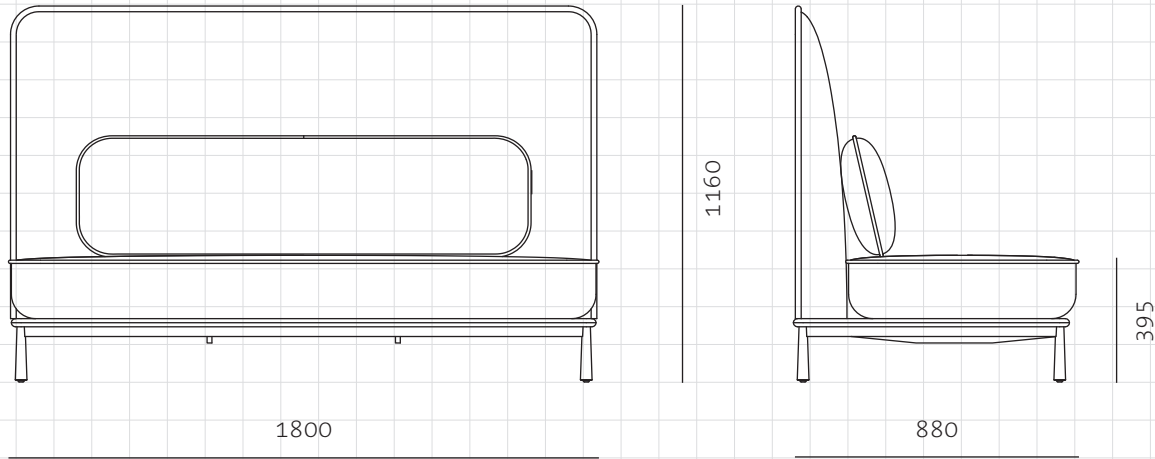

Arc High Back Loveseat Middle Large

CODE

AR-S410-M

DIMENSIONS

W1800 x D880 x H1160mm

NET WEIGHT

Seating height: 395mm

ENVIRONMENT

75.0 kg

MATERIALS

Indoor

Wood veneer base, Steel black powder coat matt leg, Upholstery

\*Please refer to website or contact your local representative for complete material swatches.

SHIPPING

<b>Package</b>	Assembled		
<b>Package Qty</b>	1 pcs/box		
<b>Packaging</b>	<b>Measurement (mm)</b>	<b>Volume (cbm)</b>	<b>Gross Weight (kg)</b>
<b>FCL</b>	W1185 x D965 x H1265	2.30	92.56
<b>LCL/AIR</b>	W1905 x D985 x H1360	2.55	114.37