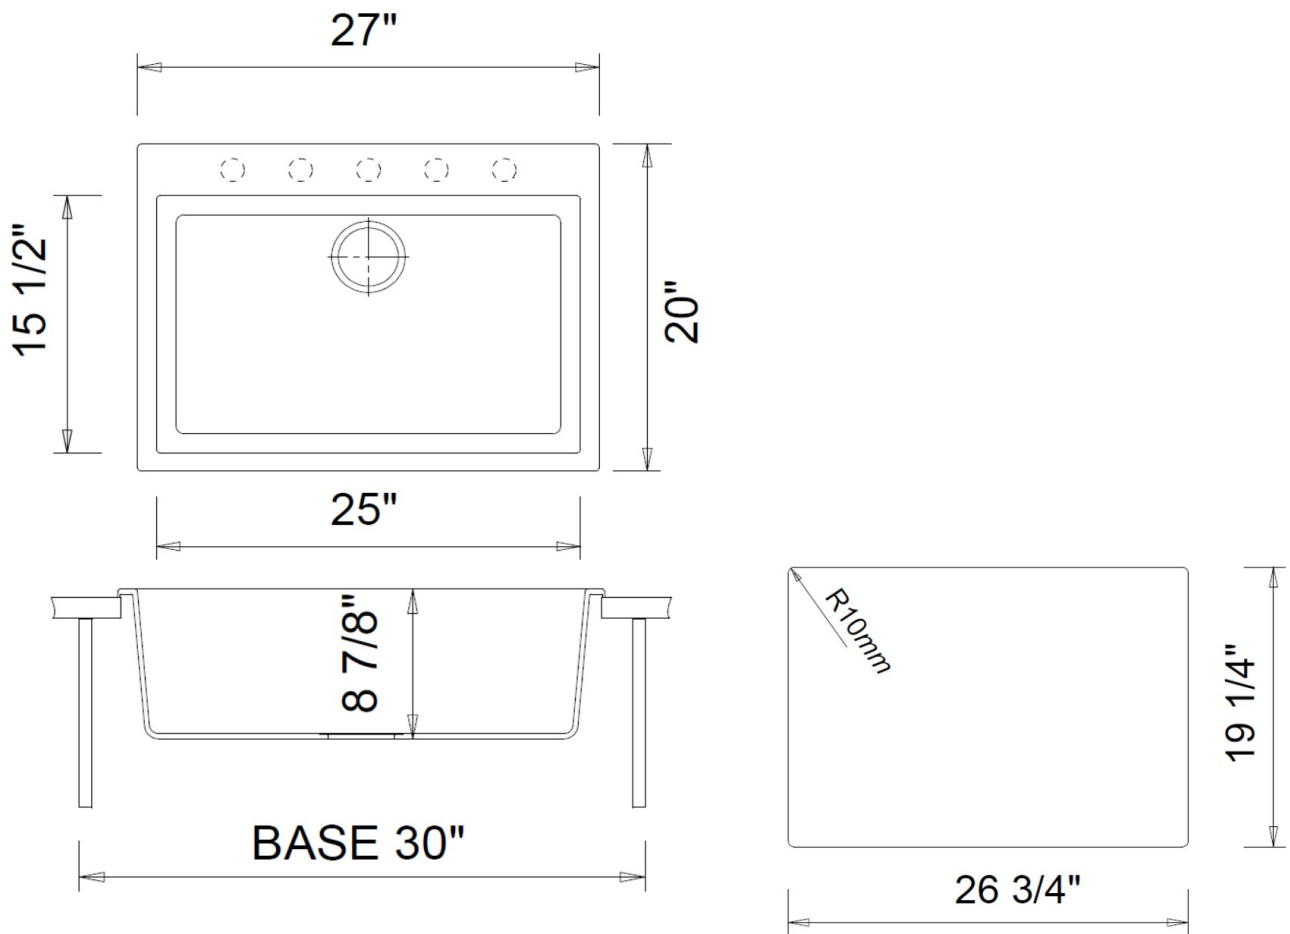

DIMENSIONS

NOTES:

Refer to installation instructions supplied with kitchen sink for undermount, or drop-in installations. Templates available. Installation packs included.

CAUTION: Sink is heavy! Installer must provide adequate reinforcement for all load-bearing supports in accordance with installation instructions supplied with kitchen sink. Fittings not included with fixture and must be ordered separately.

IMPORTANT: Dimensions of fixtures are nominal and may vary within the range of tolerance established by ANSI standards. These measurements are subject to change or cancellation. No responsibility is assumed for use of superseded or voided pages.