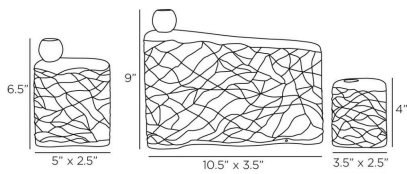

ARTERIOS

HESNER CANDLEHOLDERS, SET OF 3

ACE01

Matte Eggshell

Our candleholders were designed to be nested or pulled apart to create a unique vignette. Crafted of porcelain with a matte eggshell glaze, each has a texture inspired by embroidered fabric. Walnut wood accents add an organic feel. Finish will vary.

APPEARANCE

Material	Porcelain, Wood
Material Type	Walnut
Finish	Matte Eggshell, Walnut
Finish Will Vary	Yes
Top Coat/Sealant	No

DIMENSIONS

Foot Print Large	W: 10 IN, D: 3.5 IN
Foot Print Medium	W: 4.5 IN, D: 2.5 IN
Foot Print Small	W: 3.25 IN, D: 2 IN
Opening	H: 0.75 IN
Overall Large	H: 9 IN, W: 10 IN, D: 3.5 IN
Overall Medium	H: 6.5 IN, W: 5 IN, D: 2.5 IN
Overall Small	H: 4 IN, W: 3.5 IN, D: 2.5 IN

SHIPPING

Product Weight	3.6 lbs
Gross Weight 1	10 lbs
Shipping Box 1	H: 14.1 IN, L: 11 IN, W: 12.5 IN

CONTRACT

Contract Suitable	Yes
-------------------	-----