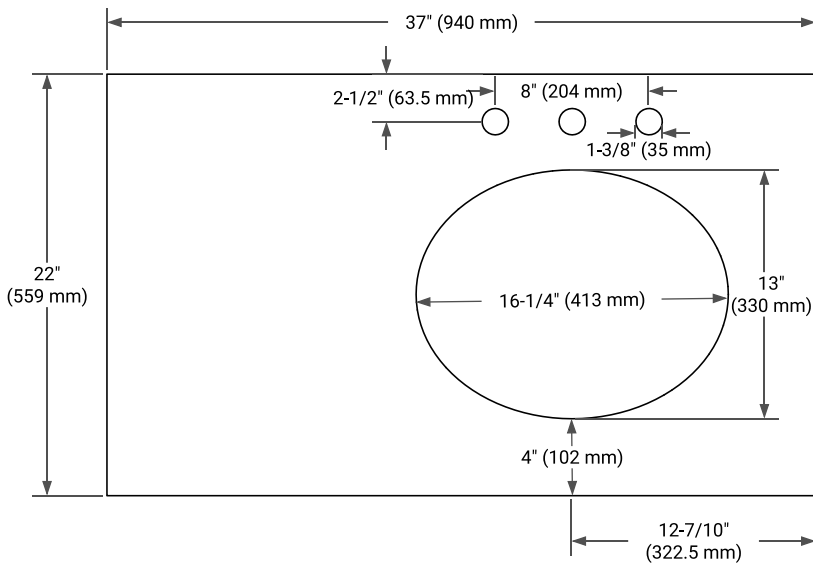

36" RIGHT OFFSET CABINET

BASE CABINET DIMENSIONS

36" W x 21.5" D x 33.5" H

FEATURES

- Solid wood frame with engineered wood panels
- Dovetail drawers and joints
- Soft closing doors & drawers

HARDWARE FINISHES*

White Grey

FRONT VIEW

SIDE VIEW

PLAN VIEW

37" RIGHT OVAL SINK COUNTERTOP WITH 1.5 IN. THICKNESS

OVERALL DIMENSIONS

37" W x 22" D x 1.5" H

COUNTERTOP OPTIONS

Carrara Marble

White Quartz

FEATURES

- Solid countertop with mitered edges & seams
- Undermount white oval sink
- Pre-drilled for 8" widespread faucet

INCLUDED

- Countertop
- Matching Backsplash
- Oval Sink

COUNTERTOP PLAN VIEW

EDGE SIDE VIEW

THREE DIMENSIONAL COUNTERTOP VIEW