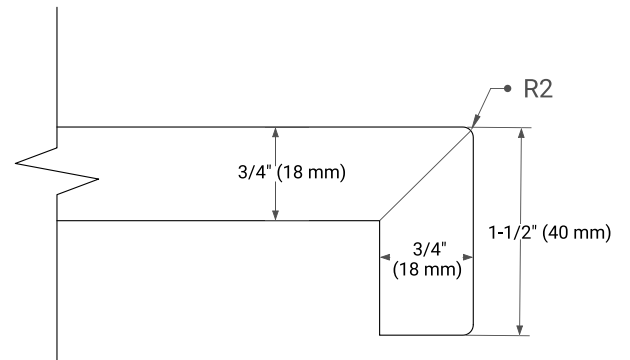

36" RIGHT OFFSET CABINET

BASE CABINET DIMENSIONS

36" W x 21.5" D x 33.5" H

FEATURES

- Solid wood frame with engineered wood panels
- Dovetail drawers and joints
- Soft closing doors & drawers

HARDWARE FINISHES*

White Grey

FRONT VIEW

SIDE VIEW

PLAN VIEW

37" RIGHT OVAL SINK COUNTERTOP WITH 1.5 IN. THICKNESS

OVERALL DIMENSIONS

37" W x 22" D x 1.5" H

COUNTERTOP OPTIONS

Carrara Marble

White Quartz

FEATURES

- Solid countertop with mitered edges & seams
- Undermount white oval sink
- Pre-drilled for 8" widespread faucet

INCLUDED

- Countertop
- Matching Backsplash
- Oval Sink

COUNTERTOP PLAN VIEW

EDGE SIDE VIEW

THREE DIMENSIONAL COUNTERTOP VIEW