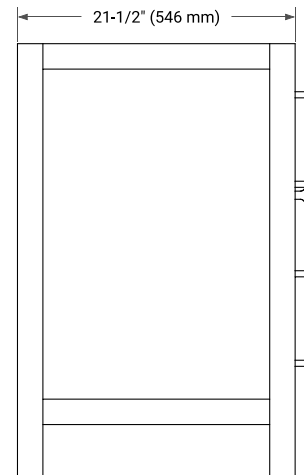

36" RIGHT OFFSET CABINET

BASE CABINET DIMENSIONS

36" W x 21.5" D x 33.5" H

FEATURES

- Solid wood frame with engineered wood panels
- Dovetail drawers and joints
- Soft closing doors & drawers

HARDWARE FINISHES*

White Grey

FRONT VIEW

SIDE VIEW

PLAN VIEW

37" RIGHT OVAL SINK COUNTERTOP WITH 1.5 IN. THICKNESS

OVERALL DIMENSIONS

37" W x 22" D x 1.5" H

COUNTERTOP OPTIONS

COUNTERTOP PLAN VIEW

EDGE SIDE VIEW

THREE DIMENSIONAL COUNTERTOP VIEW