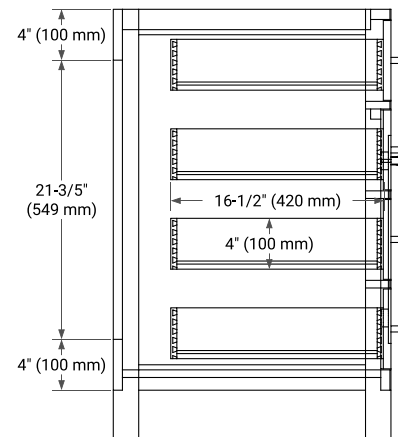

36" RIGHT OFFSET CABINET

BASE CABINET DIMENSIONS

36" W x 21.5" D x 33.5" H

FEATURES

- Solid wood frame with engineered wood panels
- Dovetail drawers and joints
- Soft closing doors & drawers

HARDWARE FINISHES*

White Grey

FRONT VIEW

SIDE VIEW

PLAN VIEW

37" RIGHT OVAL SINK COUNTERTOP WITH 1.5 IN. THICKNESS

OVERALL DIMENSIONS

37" W x 22" D x 1.5" H

COUNTERTOP OPTIONS

COUNTERTOP PLAN VIEW

EDGE SIDE VIEW

THREE DIMENSIONAL COUNTERTOP VIEW