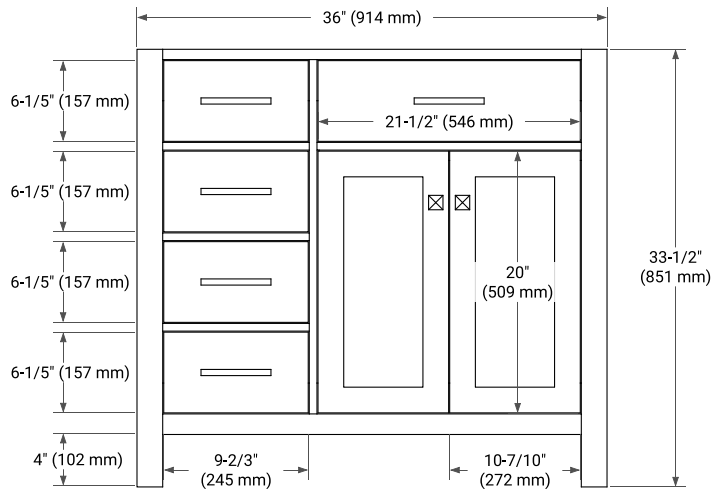

36" RIGHT OFFSET CABINET

BASE CABINET DIMENSIONS

36" W x 21.5" D x 33.5" H

FEATURES

- Solid wood frame with engineered wood panels
- Dovetail drawers and joints
- Soft closing doors & drawers

HARDWARE FINISHES*

White Grey

FRONT VIEW

SIDE VIEW

PLAN VIEW

37" RIGHT OVAL SINK COUNTERTOP WITH 1.5 IN. THICKNESS

OVERALL DIMENSIONS

37" W x 22" D x 1.5" H

COUNTERTOP OPTIONS

COUNTERTOP PLAN VIEW

EDGE SIDE VIEW

THREE DIMENSIONAL COUNTERTOP VIEW