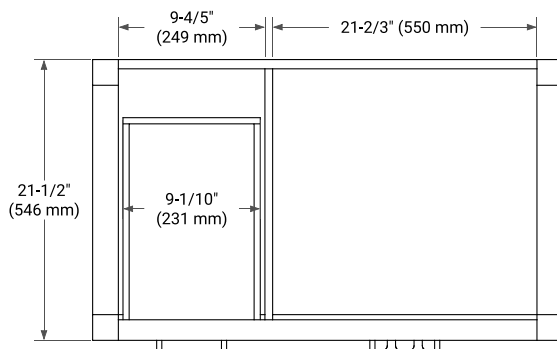

36" RIGHT OFFSET CABINET

BASE CABINET DIMENSIONS

36" W x 21.5" D x 33.5" H

FEATURES

- Solid wood frame with engineered wood panels
- Dovetail drawers and joints
- Soft closing doors & drawers

HARDWARE FINISHES*

White Grey

FRONT VIEW

SIDE VIEW

PLAN VIEW

37" RIGHT OVAL SINK COUNTERTOP WITH 1.5 IN. THICKNESS

OVERALL DIMENSIONS

37" W x 22" D x 1.5" H

COUNTERTOP OPTIONS

COUNTERTOP PLAN VIEW

EDGE SIDE VIEW

THREE DIMENSIONAL COUNTERTOP VIEW