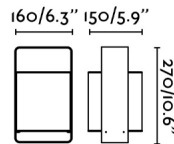

General characteristics

Fixation	Table
voltage	120V
Hertz	60Hz
Cable length	0.02 ft
Switch type	On/Off
Max. Power	15W

Material

Body/Structure	Steel
Screen	Textile

Finish

Body/Structure	Matt White
Screen	White
Location	Dry locations only
US Certification	Portátiles ETLus