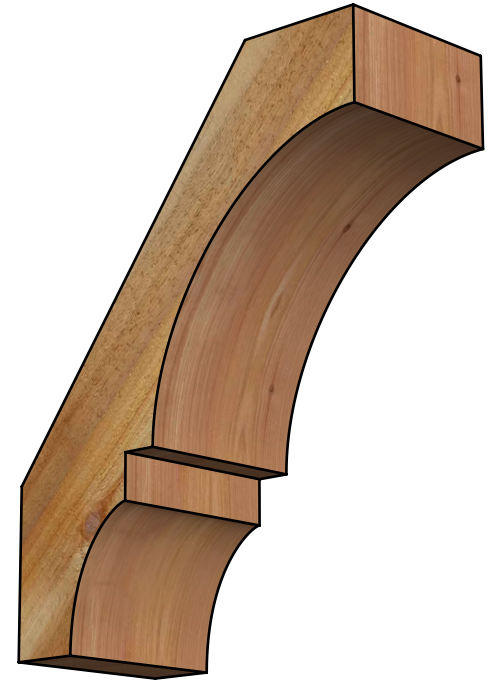

BRC06X14X18BOA00RWR

6"W X 14"D X 18"H BALBOA ROUGH SAWN BRACE, WESTERN RED CEDAR

SIDE

FRONT

EKENA MILLWORK
 2300 WEST MAIN ST.
 CLARKSVILLE, TX 75426
 TOLL FREE: 866-607-0453
 WWW.EKENAMILLWORK.COM

NOTES

1. INSTALLATION TO BE COMPLETED IN ACCORDANCE WITH MANUFACTURER'S SPECIFICATIONS.
2. DRAWING MAY NOT BE TO SCALE
3. THIS DRAWING IS INTENDED FOR DESIGN AND PLANNING PURPOSES ONLY.
4. ALL INFORMATION CONTAINED HEREIN WAS CURRENT AT THE TIME OF DEVELOPMENT BUT MUST BE REVIEWED AND APPROVED BY THE PRODUCT MANUFACTURER TO BE CONSIDERED ACCURATE.
5. PRODUCTS ARE NOT KILN DRIED. THIS ITEM IS UNIQUE AND WILL CONTAIN THE NATURAL VARIATIONS THAT THE WOOD SPECIES OFFERS. THIS MAY RESULT IN VARIATIONS UP TO 1/4"