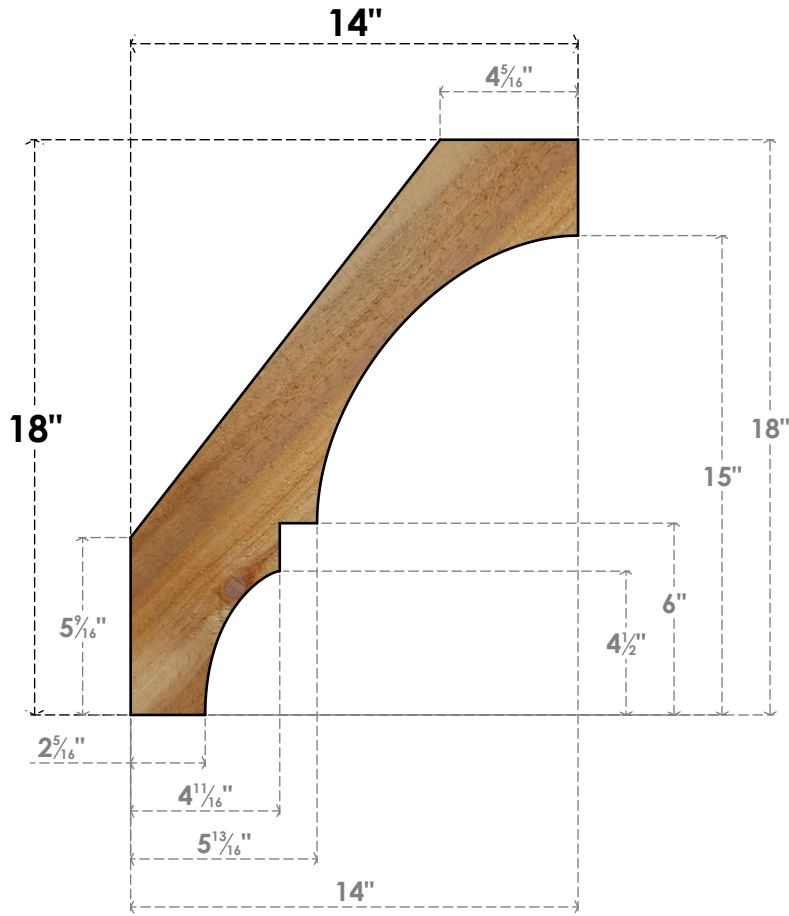

BRC06X14X18BOA00RWR

6"W X 14"D X 18"H BALBOA ROUGH SAWN BRACE, WESTERN RED CEDAR

SIDE

FRONT

EKENA MILLWORK
 2300 WEST MAIN ST.
 CLARKSVILLE, TX 75426
 TOLL FREE: 866-607-0453
 WWW.EKENAMILLWORK.COM

NOTES

1. INSTALLATION TO BE COMPLETED IN ACCORDANCE WITH MANUFACTURER'S SPECIFICATIONS.
2. DRAWING MAY NOT BE TO SCALE
3. THIS DRAWING IS INTENDED FOR DESIGN AND PLANNING PURPOSES ONLY.
4. ALL INFORMATION CONTAINED HEREIN WAS CURRENT AT THE TIME OF DEVELOPMENT BUT MUST BE REVIEWED AND APPROVED BY THE PRODUCT MANUFACTURER TO BE CONSIDERED ACCURATE.
5. PRODUCTS ARE NOT KILN DRIED. THIS ITEM IS UNIQUE AND WILL CONTAIN THE NATURAL VARIATIONS THAT THE WOOD SPECIES OFFERS. THIS MAY RESULT IN VARIATIONS UP TO 1/4"