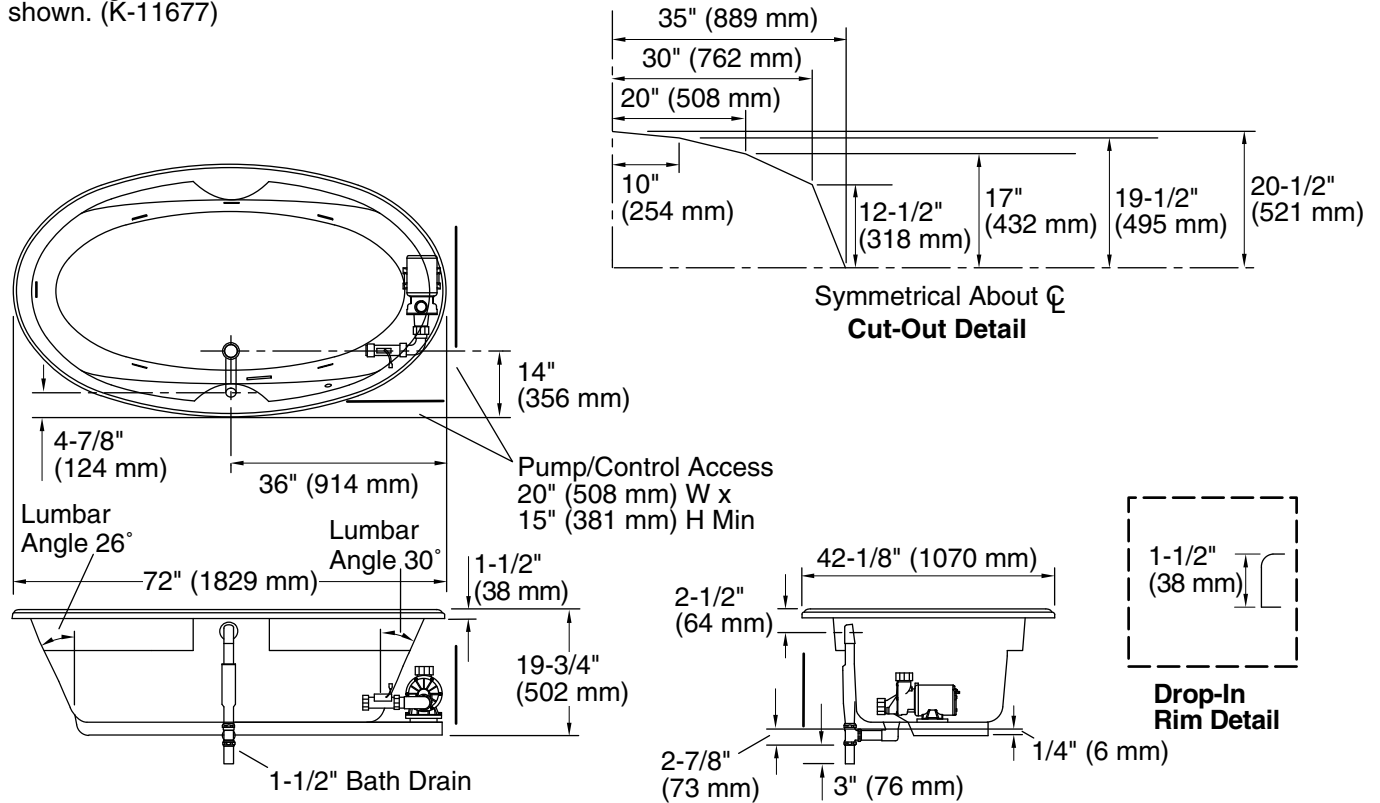

#### Product Specification

The ExoCrylic whirlpool bath shall be 72" (1829 mm) in length, 42-1/8" (1070 mm) in width, and 19-3/4" (502 mm) in height. Whirlpool shall be oval shaped and for drop-in installation. Whirlpool shall have six individually adjustable ProFlex hydro-massage jets, pump with air switch and grounding-type plug-in cord, and in-line heater. Whirlpool shall have molded lumbar support and armrests for comfort. Whirlpool shall be UL listed. Whirlpool shall feature optional K-9696 whirlpool trim kit in additional finishes. Whirlpool bath shall be Kohler Model K-1148-H-\_\_\_\_\_.

## Technical Information

Fixture*:	
Bathing well:	
Basin area, bottom	53" (1346 mm) x 26" (660 mm)
Basin area, top	65" (1651 mm) x 34" (864 mm)
Weight	79-1/4 lbs (35.9 kg)
To overflow:	
Water depth	15" (381 mm)
Capacity	78 gal (295.3 L)
* Approximate measurements for comparison only.	

## Required Electrical Service

Dedicated circuit required, protected with Class A Ground-Fault Circuit-Interrupter (GFCI):	
Pump/control	120 V, 15 A, 60 Hz
Heater	120 V, 15 A, 60 Hz
Locate the outlet behind the whirlpool and within 24" (610 mm) of the pump.	

## Installation Notes

Install this product according to the installation guide.

Floor support under whirlpool must provide for a minimum of 36 lbs/square foot (176 kg/square meter) loading.

No change in measurements with drain shown. (K-11677)