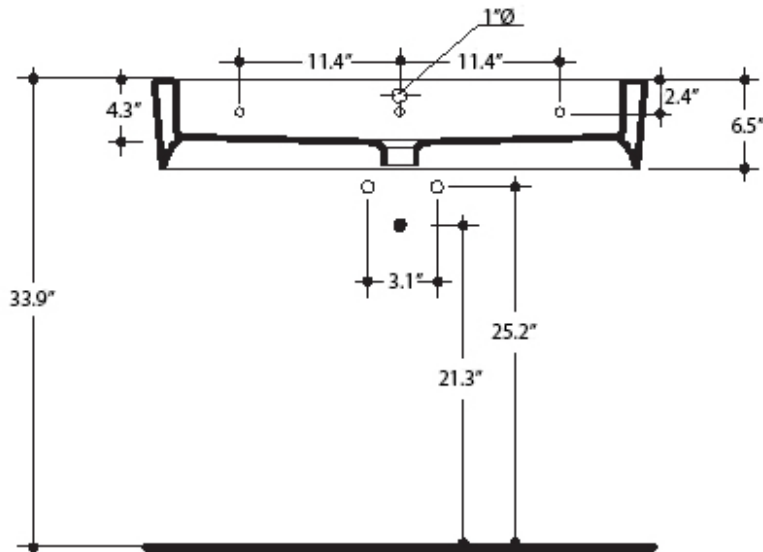

### SKU# | Options:

- Ego 3251 | Ceramic White

\* WS Bath Collections reserves the right to revise dimensions or information on this sheet without notice

<b>Collection  </b> Ego	<b>Model  </b> Ego 3251	Dimensions Metric <i>1 inch = 2.54 cm</i> <i>1 inch = 25.4 mm</i>	 1051 Lea Drive - Collegeville, PA 19426 Tel. 215 513 9400 - Fax 610 831 0215 <a href="http://www.ws bathcollections.com">www.ws bathcollections.com</a> - <a href="mailto:info@ws bathcollections.com">info@ws bathcollections.com</a>
----------------------------	----------------------------	---	---

Collection  
Ego

Model |  
Ego 3251

Dimensions Metric  
1 inch = 2.54 cm  
1 inch = 25.4 mm

**WS**<sup>®</sup>  
BATH  
COLLECTIONS

1051 Lea Drive - Collegeville, PA 19426  
Tel. 215 513 9400 - Fax 610 831 0215  
[www.ws bathcollections.com](http://www.ws bathcollections.com) - [info@ws bathcollections.com](mailto:info@ws bathcollections.com)

### Vessel/ countertop installation

Bolts

Silicone (optional)

Collection  
Ego

Model |  
Ego 3251

Dimensions Metric  
*1 inch = 2.54 cm*  
*1 inch = 25.4 mm*

**WS**®  
**BATH**  
**COLLECTIONS**

1051 Lea Drive - Collegeville, PA 19426  
Tel. 215 513 9400 - Fax 610 831 0215