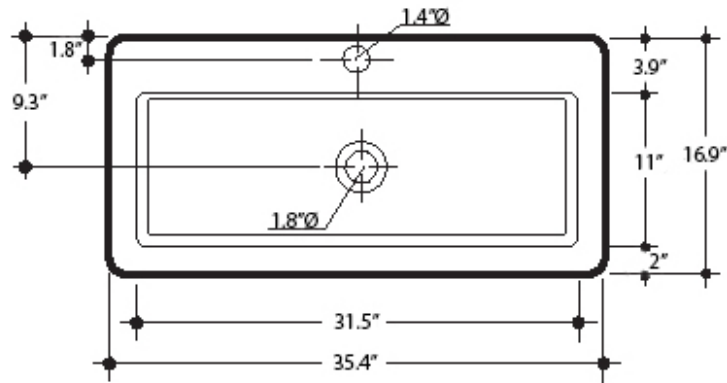

### SKU# | Options:

- Ego 3251 | Ceramic White

\* WS Bath Collections reserves the right to revise dimensions or information on this sheet without notice

<b>Collection  </b> Ego	<b>Model  </b> Ego 3251	Dimensions Metric <i>1 inch = 2.54 cm</i> <i>1 inch = 25.4 mm</i>	 1051 Lea Drive - Collegeville, PA 19426 Tel. 215 513 9400 - Fax 610 831 0215 <a href="http://www.ws bathcollections.com">www.ws bathcollections.com</a> - <a href="mailto:info@ws bathcollections.com">info@ws bathcollections.com</a>
----------------------------	----------------------------	---	---

Collection  
Ego

Model |  
Ego 3251

Dimensions Metric  
1 inch = 2.54 cm  
1 inch = 25.4 mm

**WS**<sup>®</sup>  
BATH  
COLLECTIONS

1051 Lea Drive - Collegeville, PA 19426  
Tel. 215 513 9400 - Fax 610 831 0215  
[www.ws bathcollections.com](http://www.ws bathcollections.com) - [info@ws bathcollections.com](mailto:info@ws bathcollections.com)