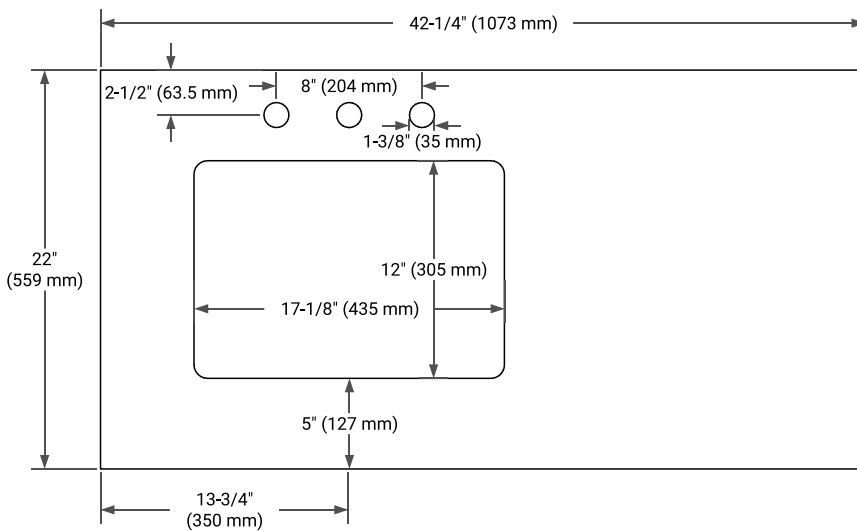

42" LEFT RECTANGLE SINK COUNTERTOP WITH 2 IN. THICKNESS

OVERALL DIMENSIONS

42.25" W x 22" D x 2" H

COUNTERTOP OPTIONS

FEATURES

- Solid countertop with mitered edges & seams
- Undermount white rectangular sink
- Pre-drilled for 8" widespread faucet

INCLUDED

- Countertop
- Matching Backsplash
- Rectangle Sink

COUNTERTOP PLAN VIEW