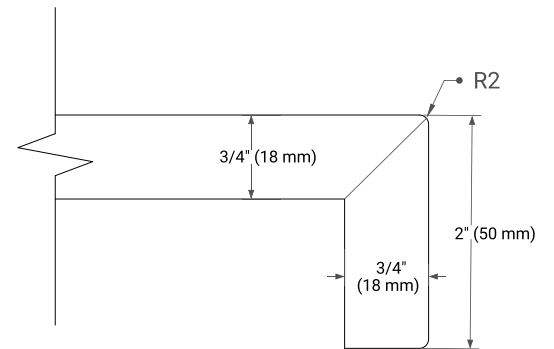

EDGE SIDE VIEW