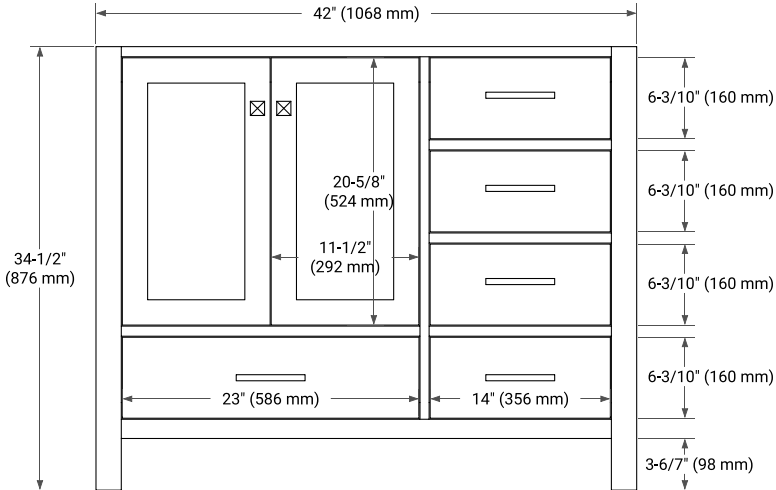

42" LEFT OFFSET CABINET

BASE CABINET DIMENSIONS

42" W x 21.5" D x 34.5" H

FEATURES

- Solid wood frame & plywood panels
- Dovetail drawers and joints
- Soft closing doors & drawers

HARDWARE FINISHES*

Brushed Nickel   Satin Brass   Matte Black   Polished Chrome

Hardware comes preinstalled with the illustrated option. Other finishes are available on our online store if you prefer a different one.

AVAILABLE COLORS

White   Grey   Midnight Blue   Espresso   Oak

FRONT VIEW

SIDE VIEW

PLAN VIEW