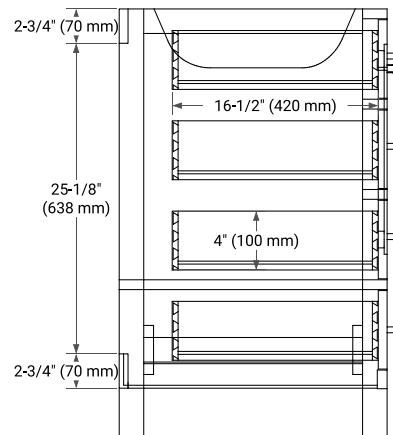

42" LEFT OFFSET CABINET

BASE CABINET DIMENSIONS

42" W x 21.5" D x 34.5" H

FEATURES

- Solid wood frame & plywood panels
- Dovetail drawers and joints
- Soft closing doors & drawers

HARDWARE FINISHES*

Brushed Nickel   Satin Brass   Matte Black   Polished Chrome

Hardware comes preinstalled with the illustrated option. Other finishes are available on our online store if you prefer a different one.

AVAILABLE COLORS

White   Grey   Midnight Blue   Espresso   Oak

FRONT VIEW

SIDE VIEW

PLAN VIEW