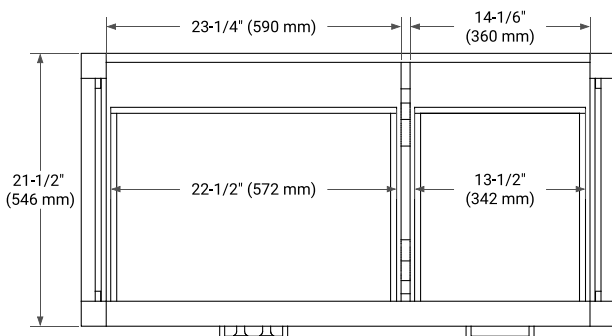

42" LEFT OFFSET CABINET

BASE CABINET DIMENSIONS

42" W x 21.5" D x 34.5" H

FEATURES

- Solid wood frame & plywood panels
- Dovetail drawers and joints
- Soft closing doors & drawers

HARDWARE FINISHES*

Brushed Nickel   Satin Brass   Matte Black   Polished Chrome

Hardware comes preinstalled with the illustrated option. Other finishes are available on our online store if you prefer a different one.

AVAILABLE COLORS

White   Grey   Midnight Blue   Espresso   Oak

FRONT VIEW

SIDE VIEW

PLAN VIEW