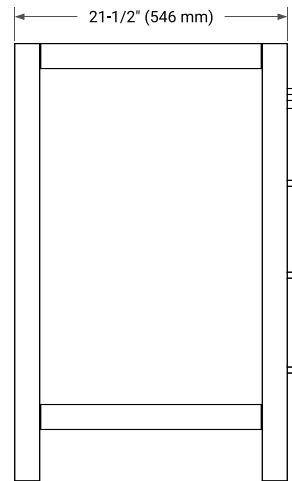

42" LEFT OFFSET CABINET

BASE CABINET DIMENSIONS

42" W x 21.5" D x 34.5" H

FEATURES

- Solid wood frame & plywood panels
- Dovetail drawers and joints
- Soft closing doors & drawers

HARDWARE FINISHES*

Brushed Nickel   Satin Brass   Matte Black   Polished Chrome

Hardware comes preinstalled with the illustrated option. Other finishes are available on our online store if you prefer a different one.

AVAILABLE COLORS

White   Grey   Midnight Blue   Espresso   Oak

FRONT VIEW

SIDE VIEW

PLAN VIEW