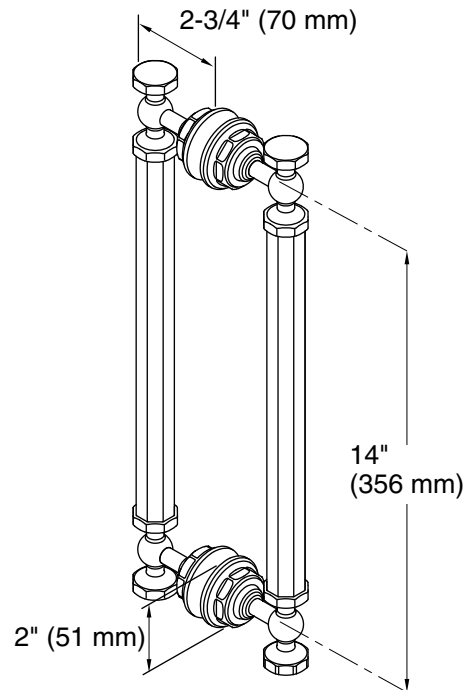

Features

- Generous 14" (356 mm) handle length.
- Double handle opens door from the inside and outside of the shower.
- For use with heavy glass pivot shower doors.
- Coordinates with Pinstripe faucets, accessories, and showering components to complete your bathroom.

Technical Information

All product dimensions are nominal.

Material: Brass

Notes

Install this product according to the installation guide.

This handle is designed to be paired with the Heavy Glass Pivot shower doors. For custom installations, Ø 1/2" holes are required at the dimensions shown.