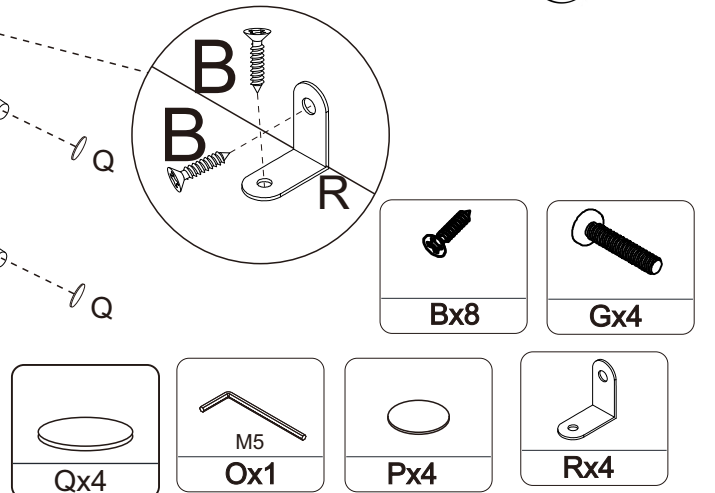

ASSEMBLY INSTRUCTION

Dresser WF298999AAW

 23 x4

				
Ax25	Bx56	Cx6	Dx12	Ex25
				
Fx28	Gx4	Hx24	Ix2	Jx4
				
KX2	Lx2	Mx5	Nx2	Ox1
				
Px62	Qx4	Rx4	Sx2	Tx1

Box WF298999AAW

				
① X1	② X1	③ X1	④ X1	
				
⑤ X1	⑥ X1	⑦ X1	⑧ X1	⑯ X2
				
⑨ X1	⑩ X1	⑪ X1	⑫ X1	
				
⑬ X2	⑭ X1	⑮ X2	⑰ X1	
				
⑱ X1	⑲ X3	⑳ X2	㉑ X1	
				
㉒ X3	㉓ X4	㉔ X1	㉕ X2	

step 1

step 2

step 3

step 4

step 5

step 6

step 7

step 8

step 9

step 10

step 11

step 12

step 13

step 14

step 15

step 16

step 17